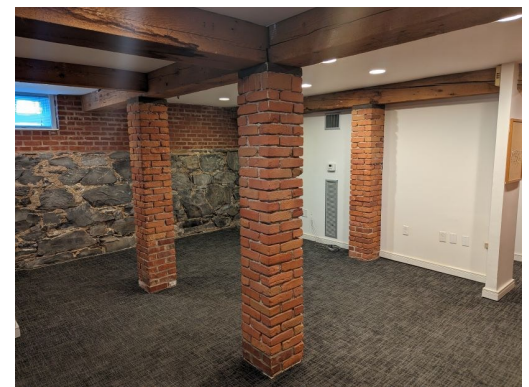

2,931 RSF for lease | Harvard Square, Cambridge

Chapman Arms is located near the Harvard Square T station on the Red Line. Near bus routes 1 66 69 71 73 74 75 77 78

Private entrance
Signage on door-
Suite 3a (2,931 RSF)
can be leased with
Suite b (2,239 RSF)
for a total of 5,170
RSF (Rentable sq ft)

2 University Rd Suite 3a

10 offices / meeting rooms, 2 open office areas, shared kitchen.

Video tour available upon request

v2

Patrick Verbeke | KW Commercial | KW Boston NW | Cambridge, MA
617-230-3638 | Patrick@ValtiRealEstate.com | ValtiCommercial.com