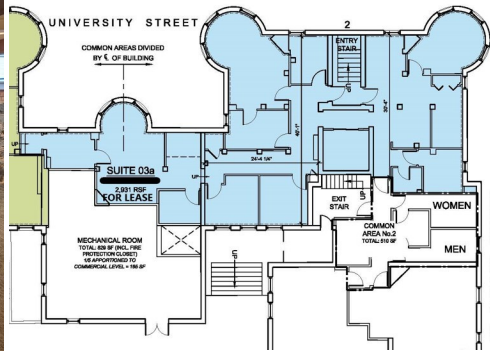

10 offices / meeting rooms, 2 open office areas, shared kitchen.

Video tour available upon request

v2

Patrick Verbeke | KW Commercial | KW Boston NW | Cambridge, MA
617-230-3638 | Patrick@ValtiRealEstate.com | ValtiCommercial.com