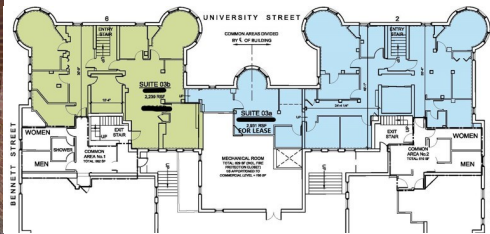

2,931 RSF for lease | Harvard Square, Cambridge

Chapman Arms is located near the Harvard Square T station on the Red Line. Near bus routes 1 66 69 71 73 74 75 77 78

Private entrance
Signage on door-
Suite 3a (2,931 RSF)
can be leased with
Suite b (2,239 RSF)
for a total of 5,170
RSF (Rentable sq ft)

2 University Rd Suite 3a

10 offices / meeting rooms, 2 open office areas, shared kitchen.

Video tour available upon request

v2

Patrick Verbeke | KW Commercial | KW Boston NW | Cambridge, MA
617-230-3638 | Patrick@ValtiRealEstate.com | ValtiCommercial.com