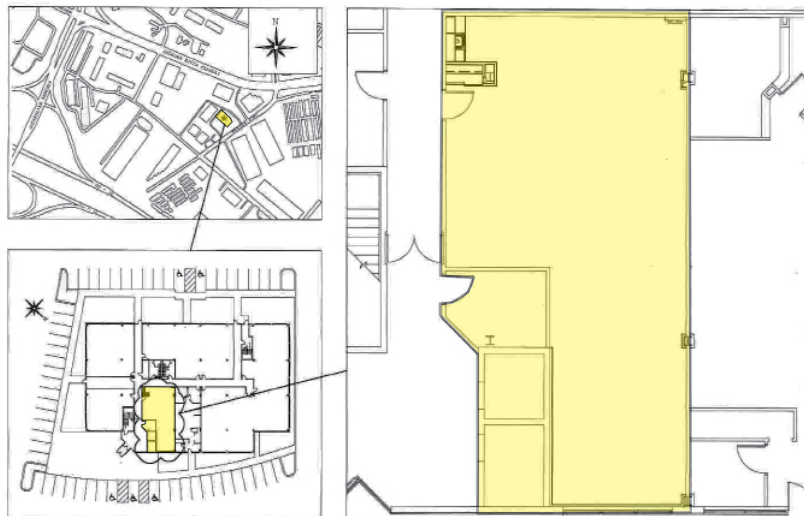

FOR LEASE

PROPERTY HIGHLIGHTS:

Suite Highlights

- **Suite 103:** 1,349 square feet available
- **Lease Rate:** \$13.00 per square foot, Full Service
- Turnkey space
- Private windowed office

Building Highlights

- Ample surface parking
- Excellent access to Route 29, Route 32 and I-95

Nearby Amenities

Hunan Manor

9520 BERGER ROAD

Columbia, MD 21046 | Howard County

FLOOR PLANS

SUITE 103

1,349 SF AVAILABLE

OVERALL LAYOUT

PHOTOS