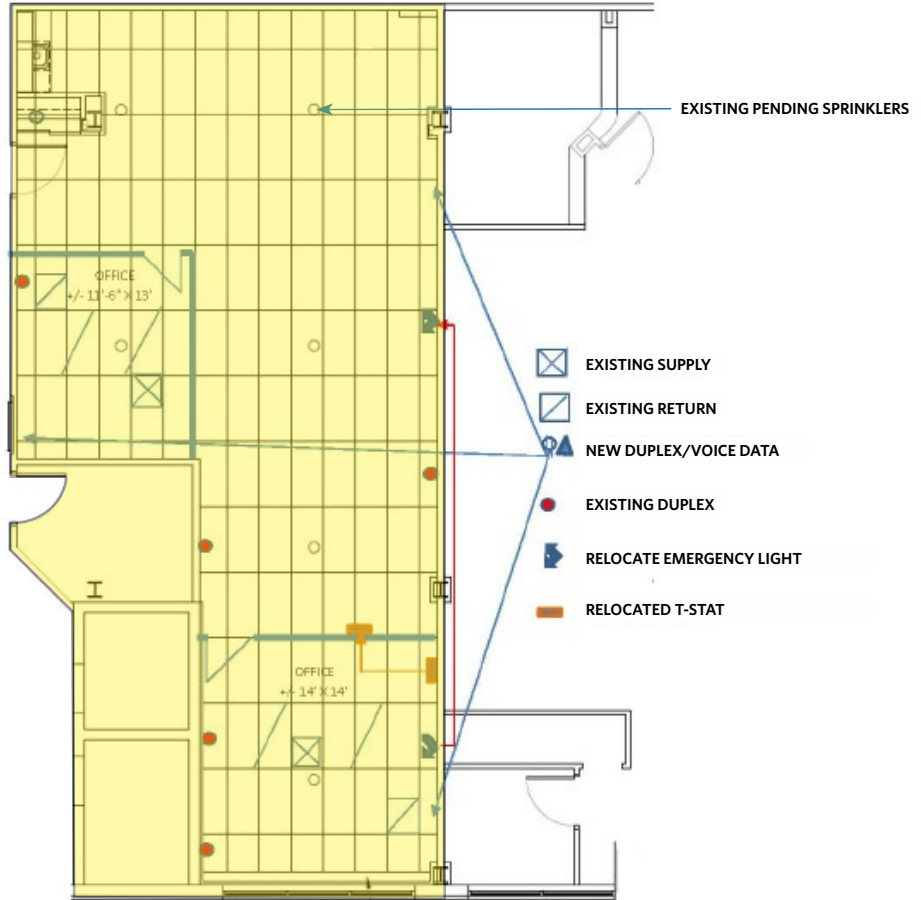

FOR LEASE

PROPERTY HIGHLIGHTS:

Suite Highlights

- **Suite 103:** 1,349 square feet available
- **Lease Rate:** \$13.00 per square foot, Full Service
- Turnkey space
- Private windowed office

Building Highlights

- Ample surface parking
- Excellent access to Route 29, Route 32 and I-95

Nearby Amenities

Hunan Manor

9520 BERGER ROAD

Columbia, MD 21046 | Howard County

FLOOR PLANS

SUITE 103

1,349 SF AVAILABLE

OVERALL LAYOUT

PHOTOS