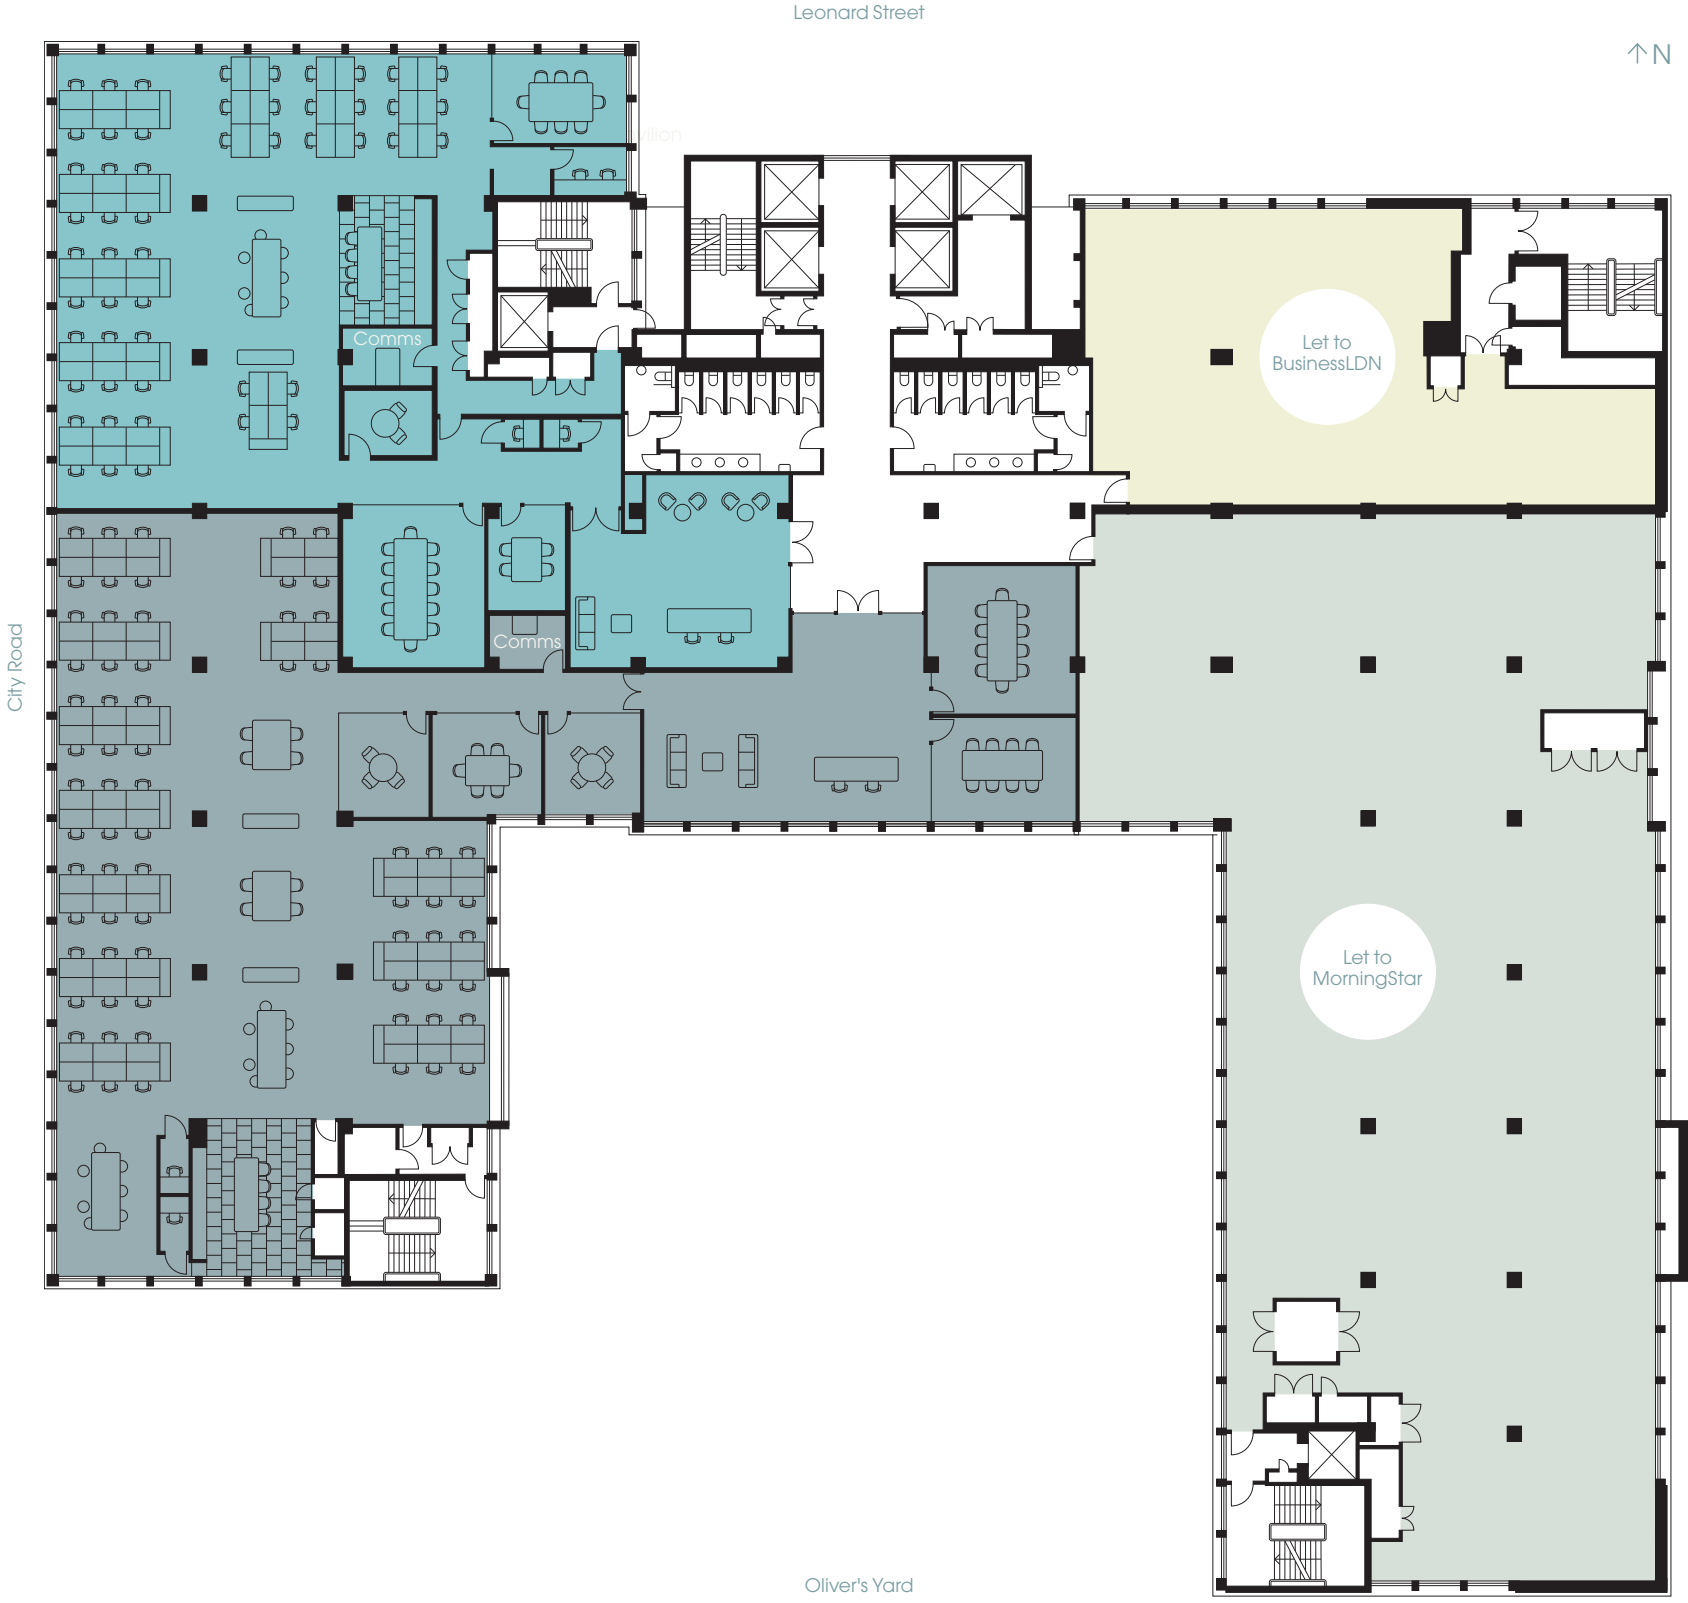

Part second floor
Furnished + Flexible

Unit A 5,334 sq ft / 496 sq m
Unit B 7,187 sq ft / 668 sq m

- Unit A**
- ⊙ 52 x fitted desks
 - ⊙ 2 x 2-person meeting room
 - ⊙ 1 x 4-person meeting room
 - ⊙ 1 x 8-person meeting room
 - ⊙ 1 x 12-person meeting room
 - ⊙ Breakout spaces
 - ⊙ Reception and waiting area
 - ⊙ 2 x private phone booths
 - ⊙ Kitchenette and seating area
 - ⊙ On-floor WCs
 - ⊙ Cabled and enabled with high-speed fibre

- Unit B**
- ⊙ 68 x fitted desks
 - ⊙ 1 x 3-person meeting room
 - ⊙ 1 x 4-person meeting room
 - ⊙ 1 x 6-person meeting room
 - ⊙ 1 x 8-person meeting room
 - ⊙ 1 x 10-person meeting room
 - ⊙ Breakout spaces
 - ⊙ Reception and waiting area
 - ⊙ 2 x private phone booths
 - ⊙ Kitchenette and seating area
 - ⊙ On-floor WCs
 - ⊙ Cabled and enabled with high-speed fibre

● Unit A
● Unit B