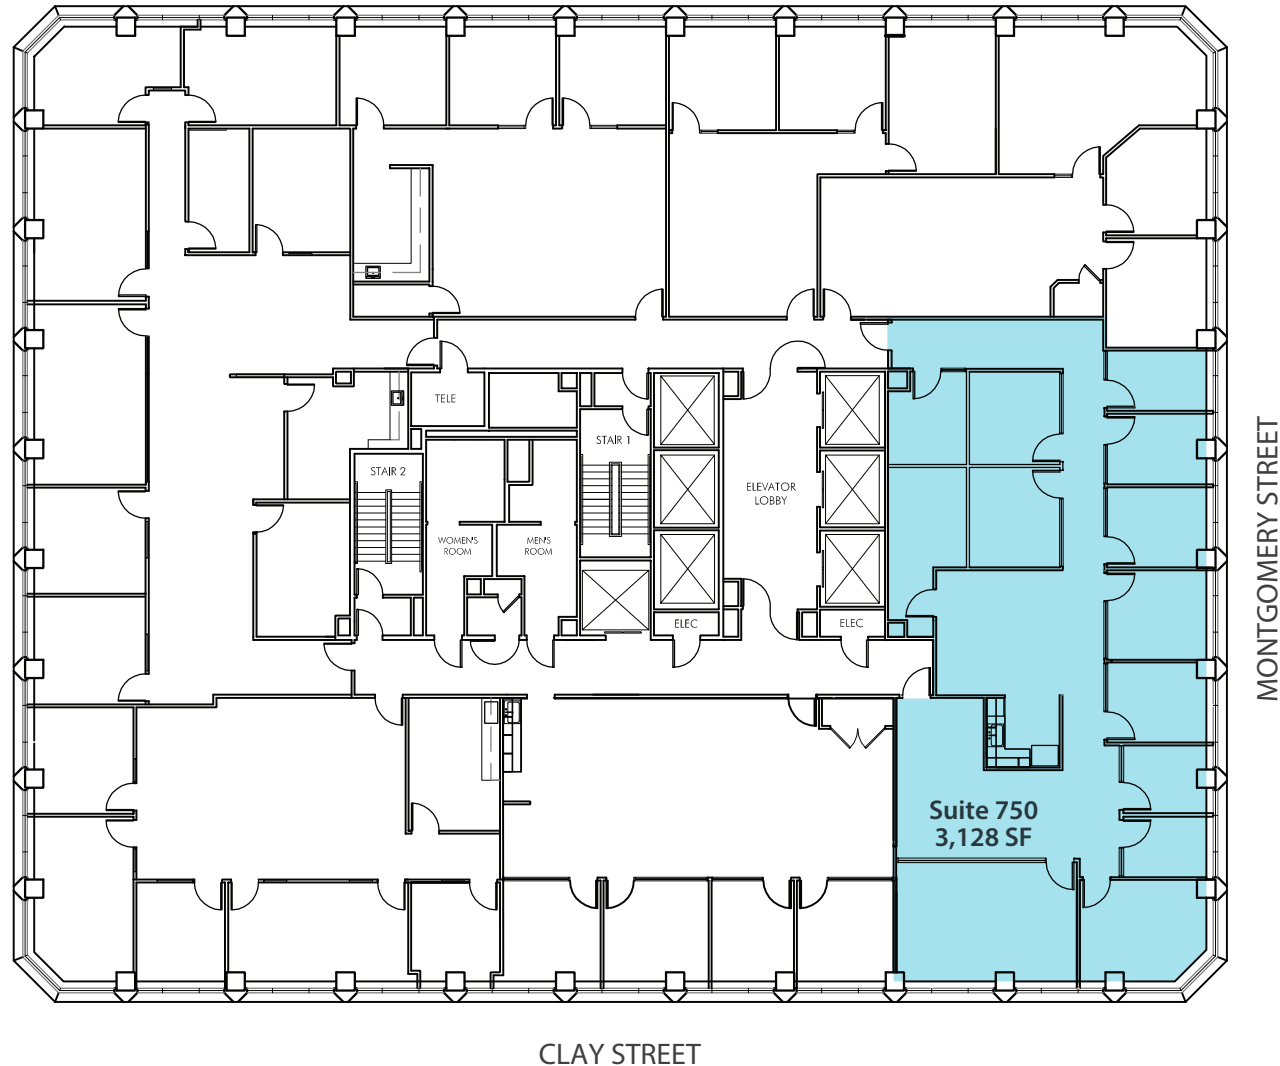

SUITE 750 - 3,128 RSF

- Office intensive Montgomery facing suite
- Conference room
- 10 offices (2 internal)
- Open kitchen
- IDF & storage rooms
- Reception
- Hardwood floors throughout
- Available July 2026