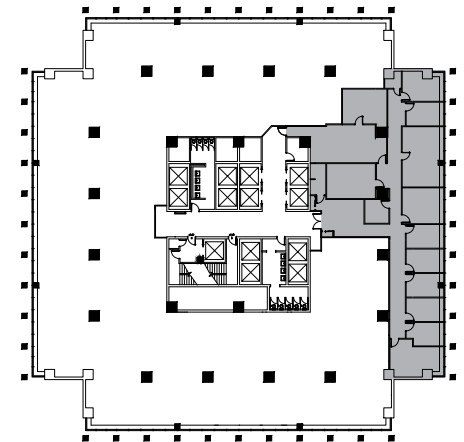

6TH FLOOR - 5,500 SQ. FT.

VIEW SPACE ON VTS

Pearl River | NY

WWW.BLUEHILLPLAZA.COM

 SCALE: N.T.S.

JAMES B. TULLY
Executive Vice President
+1 201 712 5804
james.tully@cbre.com

JON MEISEL
Senior Vice President
+1 732 509 2843
jon.meisel@cbre.com