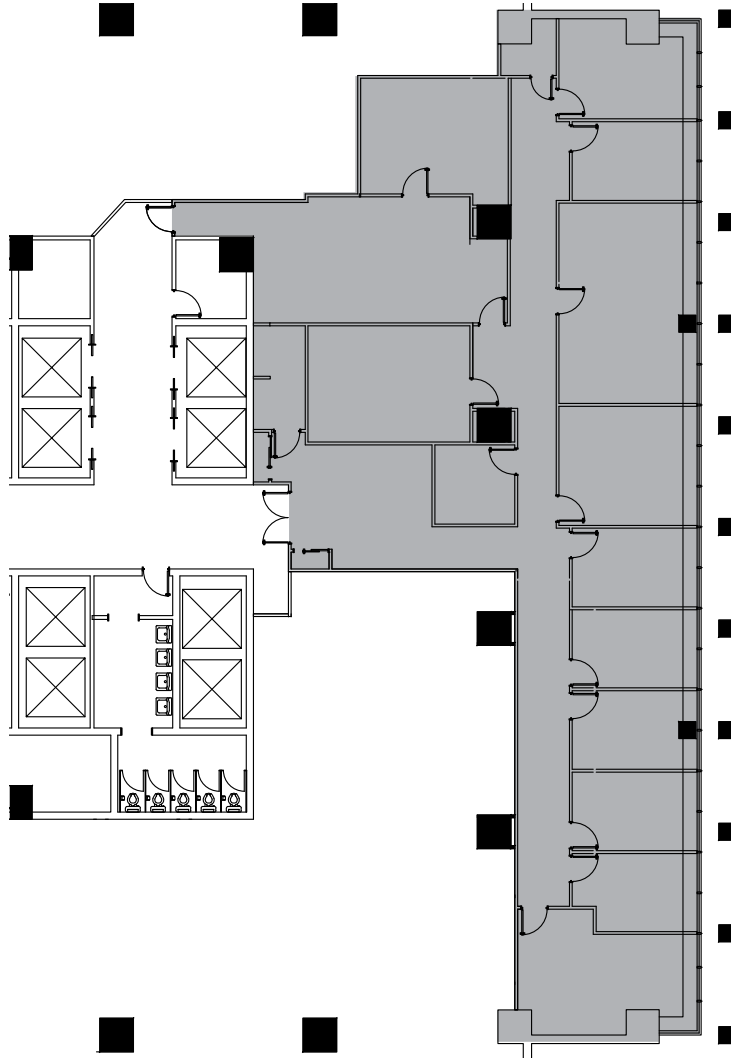

6TH FLOOR - 5,500 SQ. FT.

VIEW SPACE ON VTS

Pearl River | NY

WWW.BLUEHILLPLAZA.COM

 SCALE: N.T.S.

JAMES B. TULLY
Executive Vice President
+1 201 712 5804
james.tully@cbre.com

JON MEISEL
Senior Vice President
+1 732 509 2843
jon.meisel@cbre.com