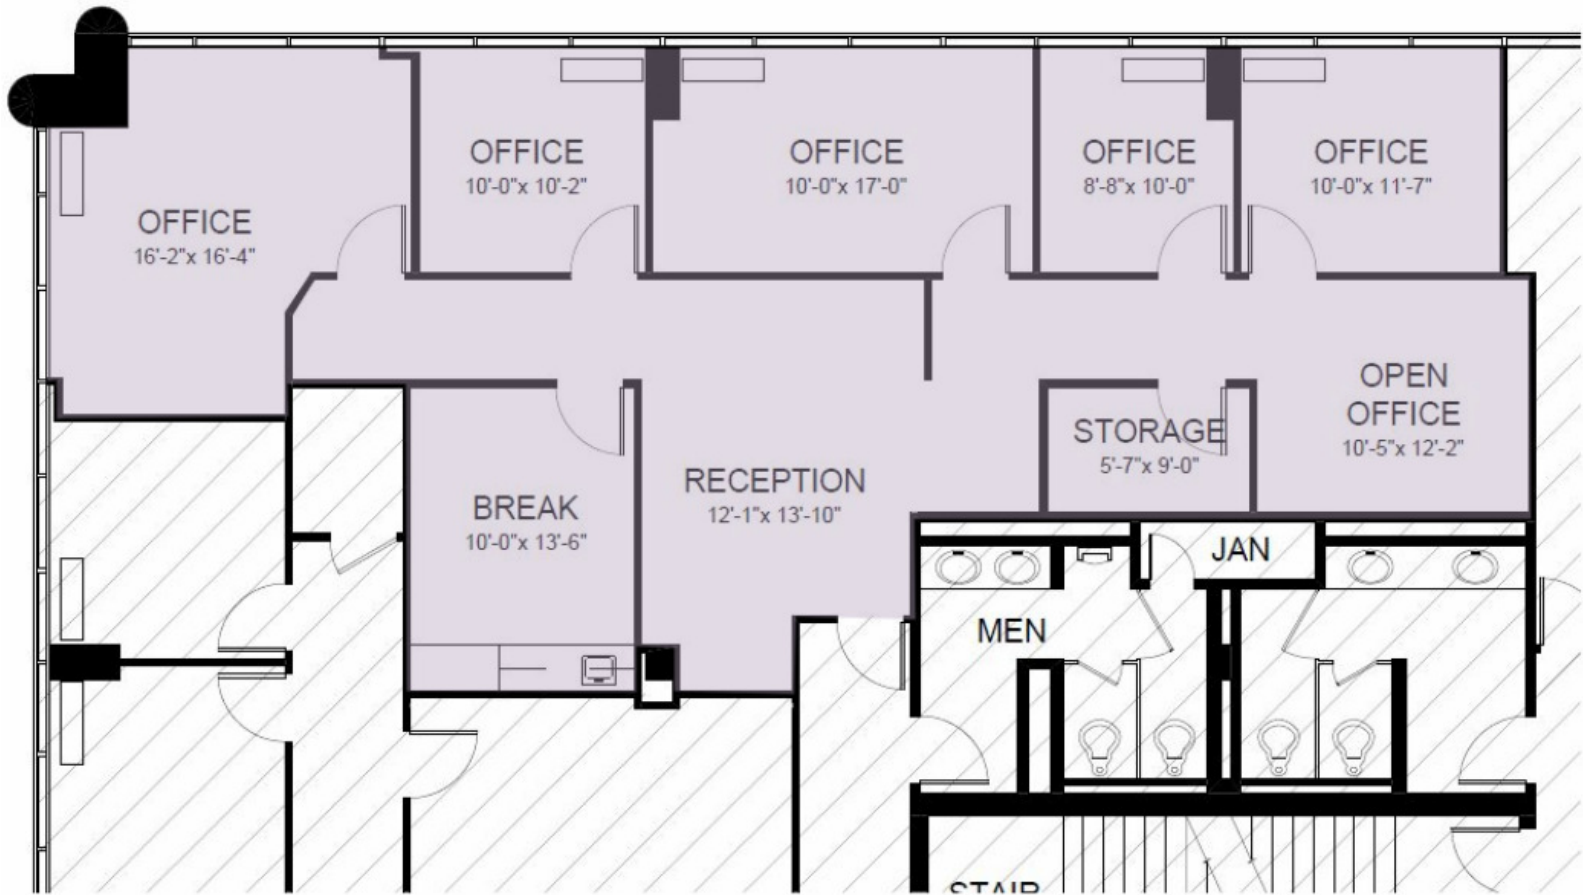

Lincoln

481 NORTH FREDERICK

Gaithersburg, MD 20877

Suite 203

1,005 SF

Suite	Size	Description
■ Suite 203	1,005 SF	Available Immediately.

Richard Coppola **Nathan Bortnick** **Ethan Bernardi**
301.304.8405 301.304.8392 301.304.8397
rcoppola@lpc.com nbortnick@lpc.com ebernardi@lpc.com

Lincoln

481 NORTH FREDERICK

Gaithersburg, MD 20877

Suite 425

1,858 SF

Suite	Size	Description
■ Suite 425	1,858 SF	Available immediately. Suites 425, 430 and 435 can be combined for a 4,253 SF block.

Richard Coppola **Nathan Bortnick** **Ethan Bernardi**
301.304.8405 301.304.8392 301.304.8397
rcoppola@lpc.com nbortnick@lpc.com ebernardi@lpc.com