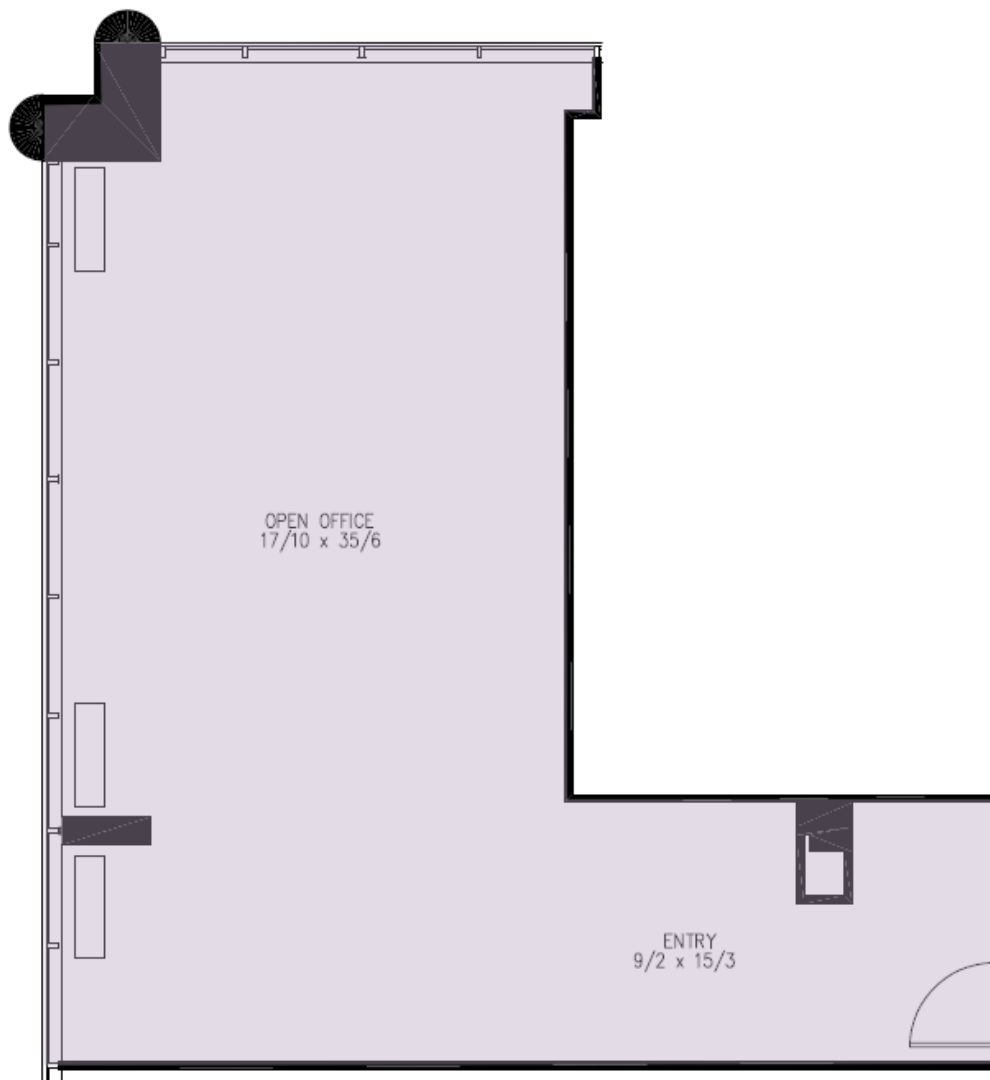

Lincoln

481 NORTH FREDERICK

Gaithersburg, MD 20877

Suite 203

1,005 SF

Suite	Size	Description
■ Suite 203	1,005 SF	Available Immediately.

Richard Coppola **Nathan Bortnick** **Ethan Bernardi**
301.304.8405 301.304.8392 301.304.8397
rcoppola@lpc.com nbortnick@lpc.com ebernardi@lpc.com

Lincoln

481 NORTH FREDERICK

Gaithersburg, MD 20877

Suite 425

1,858 SF

Suite	Size	Description
■ Suite 425	1,858 SF	Available immediately. Suites 425, 430 and 435 can be combined for a 4,253 SF block.

Richard Coppola **Nathan Bortnick** **Ethan Bernardi**
301.304.8405 301.304.8392 301.304.8397
rcoppola@lpc.com nbortnick@lpc.com ebernardi@lpc.com