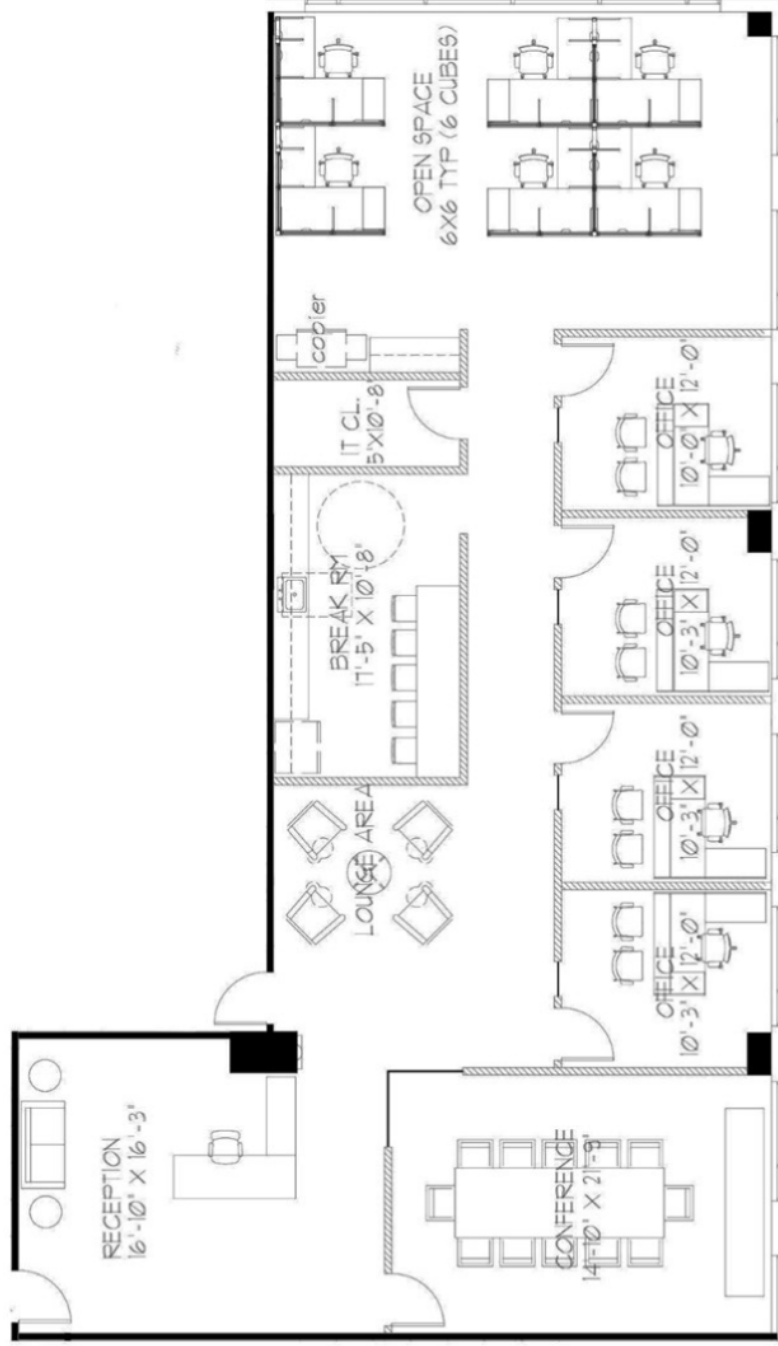

# Commercial Place I

3230 W. Commercial Blvd., Ft. Lauderdale, FL 33309

Suite 420 - 2,866 RSF

FLOOR LEGEND