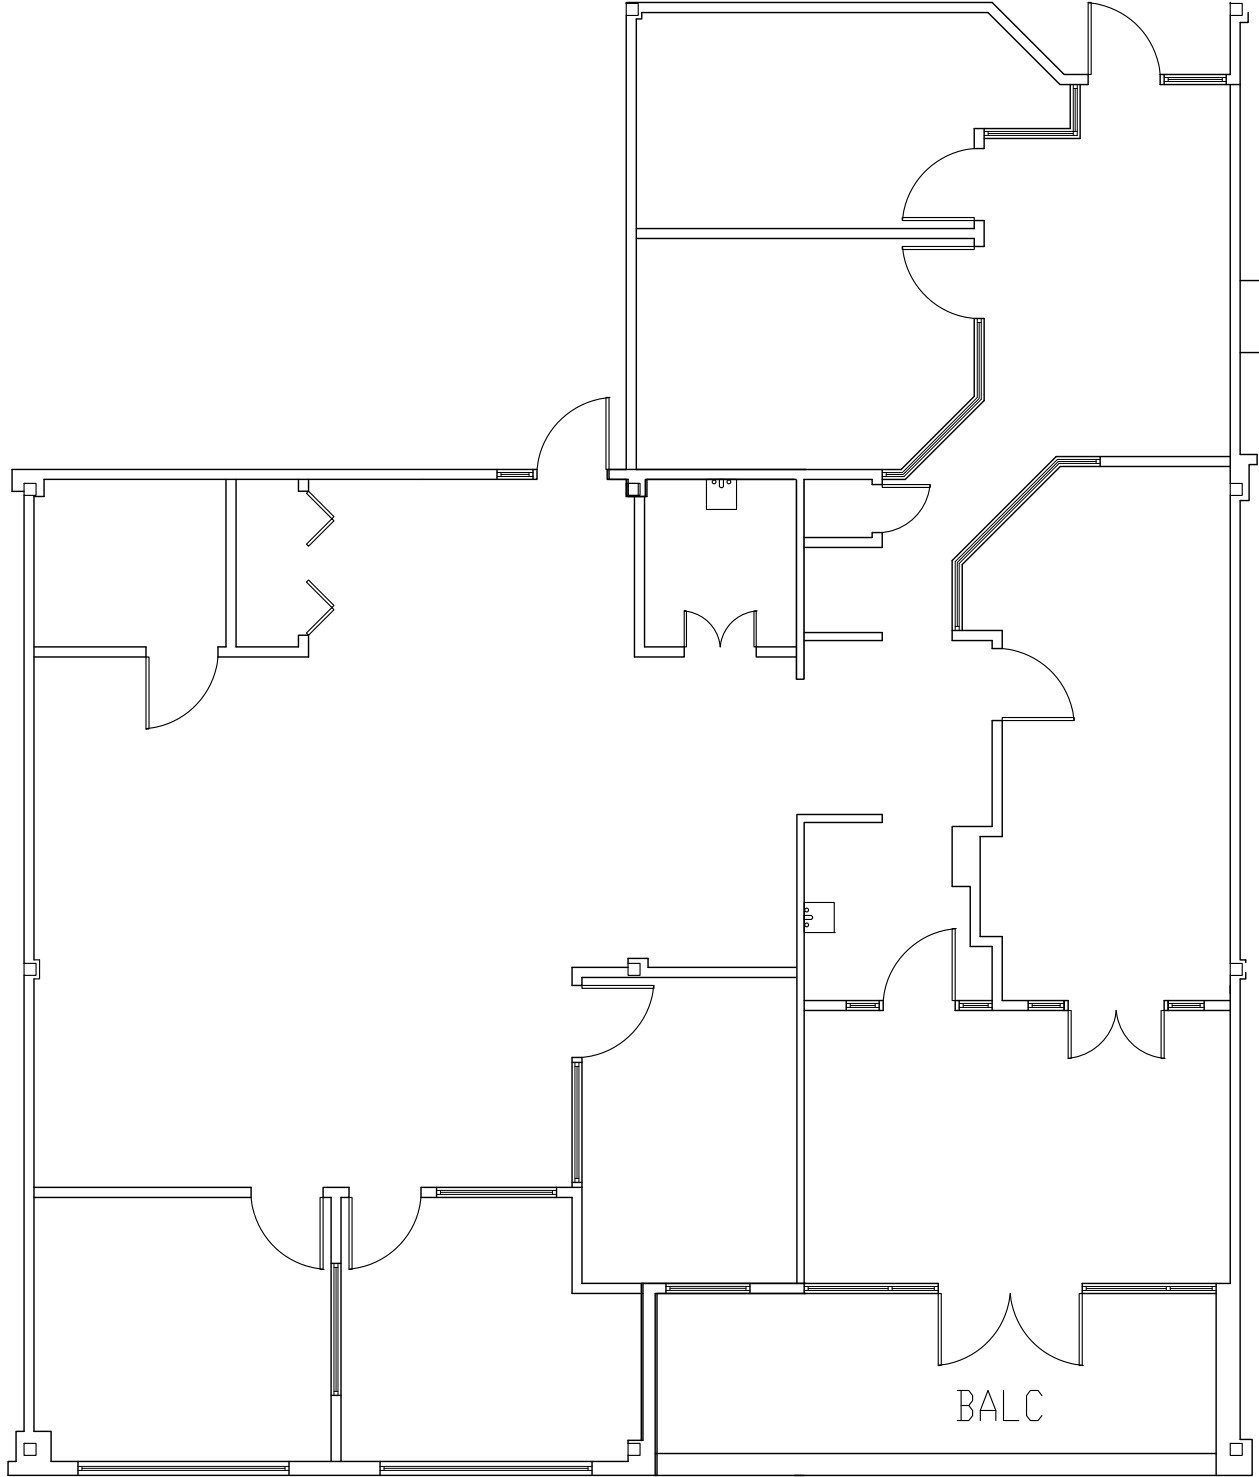

GREGG JORDAN & ASSOCIATES

1330 CENTRE STREET
NEWTON CENTER, MA 02459
TEL.: (617) 527-1800

1340 CENTRE STREET, NEWTON CENTER, MA
SECOND FLOOR, SUITE #207-208

SCALE: 1/8" = 1'-0"
03/06