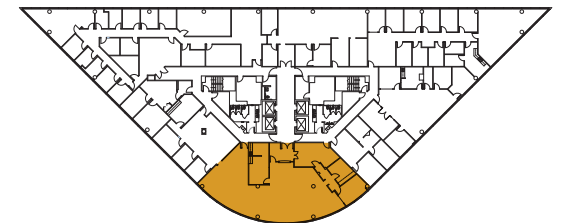

BRIDGEPORT CENTER

5201 West Kennedy Boulevard
Tampa, FL 33609

Suite Sheet

Suite 500 - 3,643 SF

Contact Us

Barry Hanerfeld

Senior Vice President

+1 813 334 7561