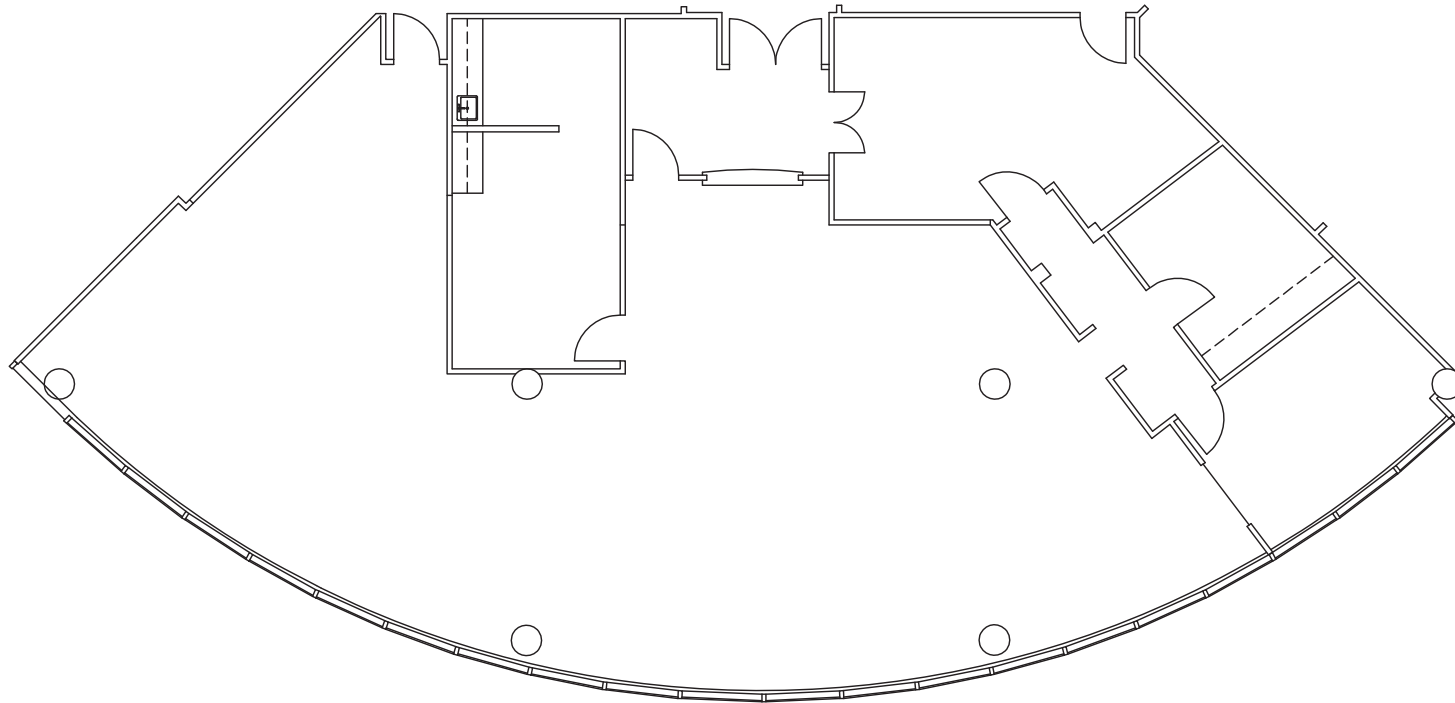

BRIDGEPORT CENTER

5201 West Kennedy Boulevard
Tampa, FL 33609

Suite Sheet

Suite 500 - 3,643 SF

Contact Us

Barry Hanerfeld

Senior Vice President

+1 813 334 7561