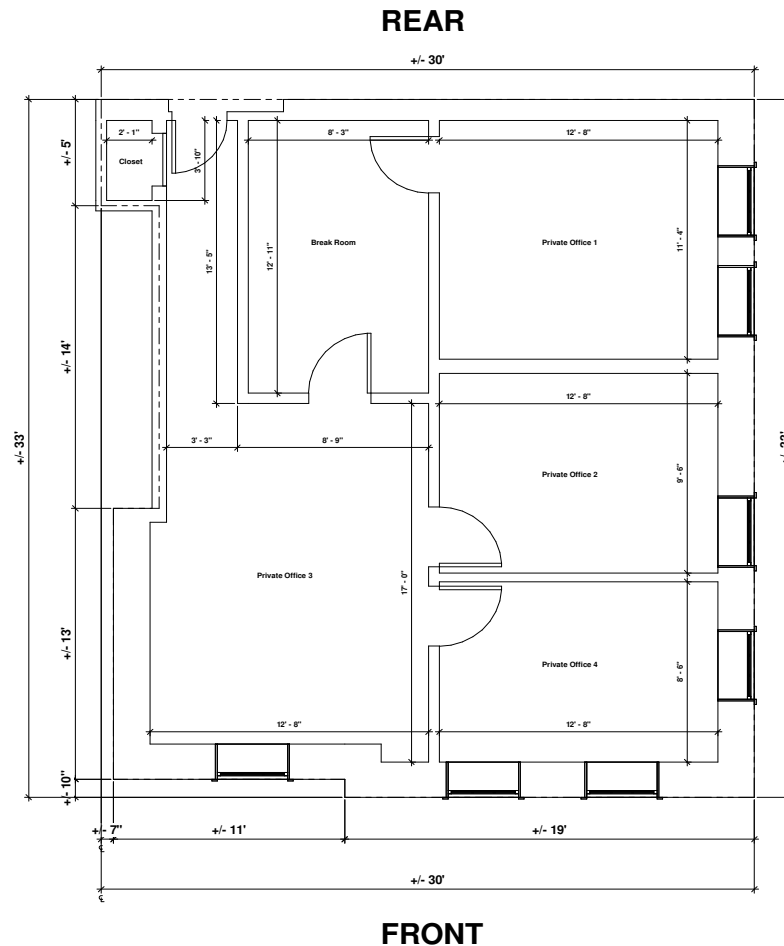

2nd Floor - Suite 203

929 RSF

1304 S De Soto Avenue,
Tampa, FL 33606

Contact:

Kristin Kenney
Vice President
813 273 8483
kristin.kenney@cbre.com