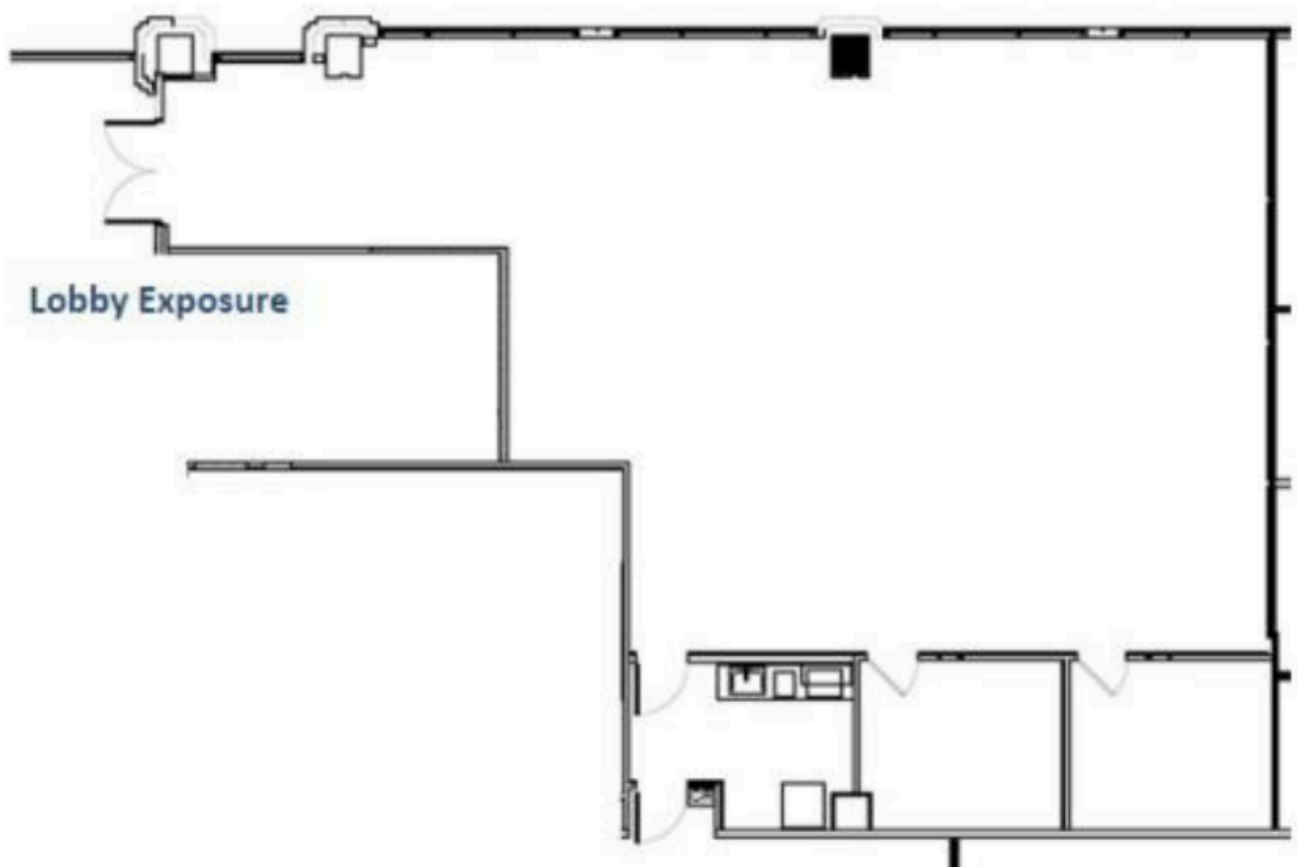

# Lake Shore Plaza

1301 International Parkway  
Sunrise, FL 33323

Suite 130 | 2,606 SF

For more information please contact:

**Brady Titcomb**  
Executive Vice President  
brady.titcomb@jll.com  
+1 954 653 3222