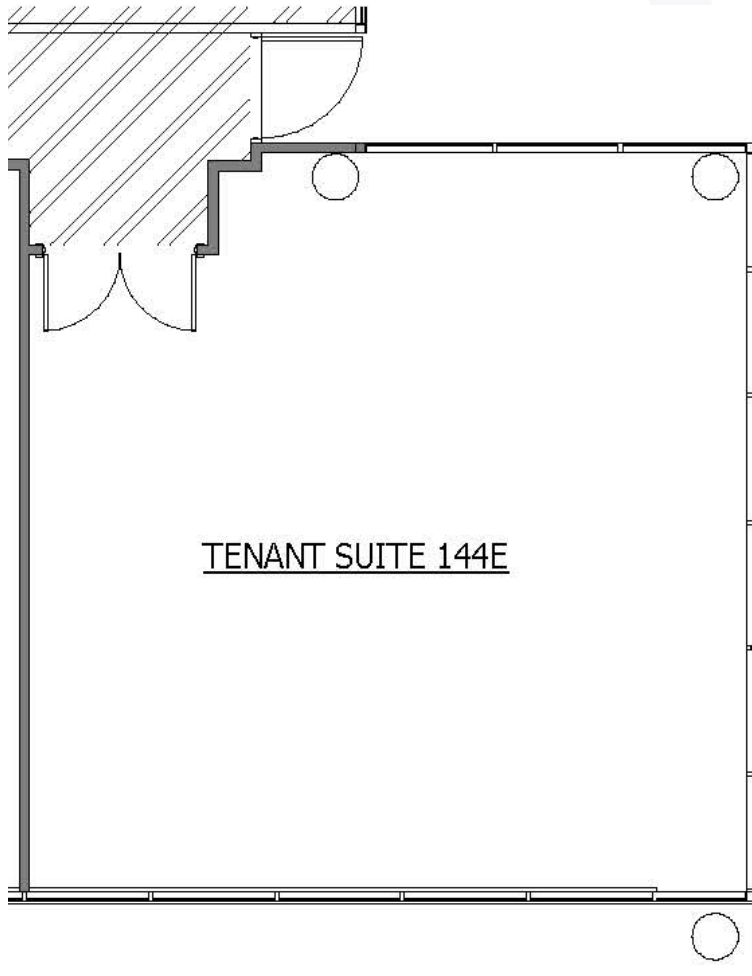

MAITLAND LAKES

851 Trafalgar Court, Maitland, FL

For lease

1st Floor

Suite 144E - 1,002 SF

Micah Strader

Managing Director

+1 407 982 8688