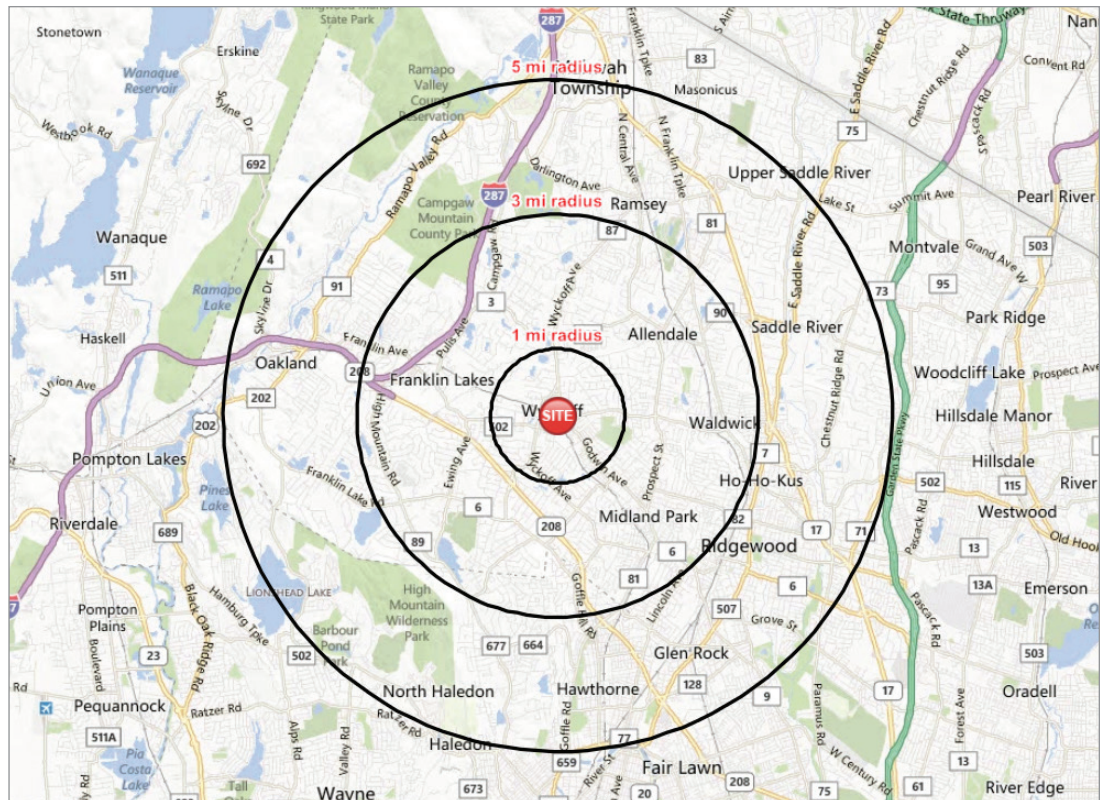

WYCKOFF, NJ

Boulder Run Shopping Center in Wyckoff, NJ, is an active mixed-use destination in upscale northwestern Bergen County. The redeveloped center includes apartment residences, a 30,000 square foot Marshalls, a 73,000 square foot Super Stop & Shop, and more than 70,000 square feet of specialty retail space. Boulder Run offers both shoppers and residents a vibrant destination for daily workouts, shopping, and plenty of popular outdoor dining options.

KEY TENANTS

- Stop & Shop
- Marshalls
- Bach to Rock
- Orange Theory
- Starbucks
- Goldfish Swim School

PARKING SPACES

+/- 1,000

DEMOGRAPHICS

	1 MI.	3 MI.	5 MI.
POPULATION 2022	7,395	67,913	177,601
AVERAGE HH INCOME	\$176,849	\$182,986	\$174,787

hekemian.com

505 Main Street / Hackensack, NJ / 07602 / 201.487.1500

Boulder Run Shopping Center

AVAILABLE:
 SUITE 7:.... 2,743 SF
 SUITE 10:.... 2,130 SF
 SUITE 107:.... 1,164 SF