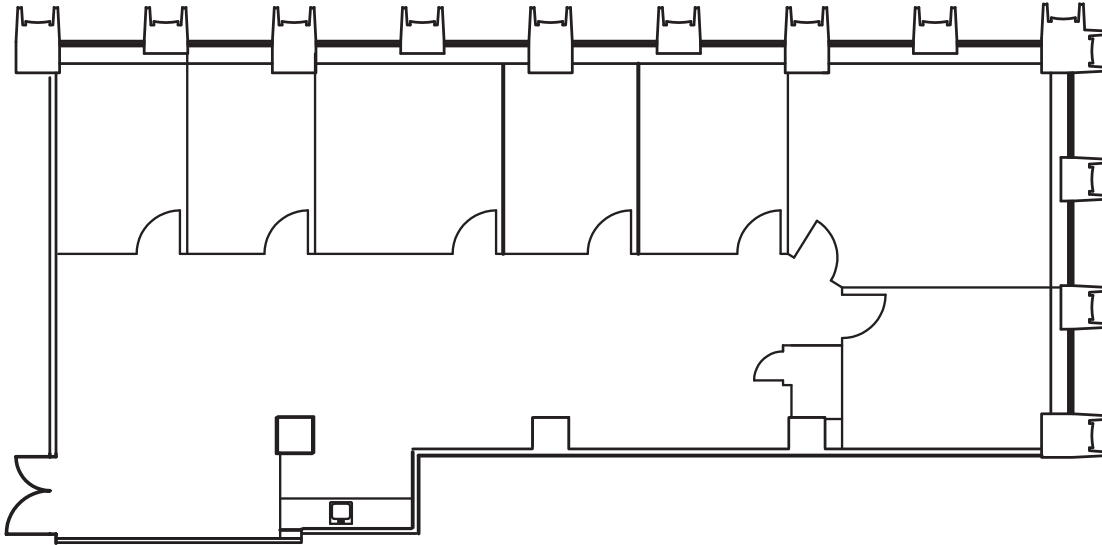

SUITE 1660

2,885 rsf | available now

44

MONTGOMERY

- Corner suite
- 6 windowline offices
- Conference room
- Kitchenette
- Open area

Kelly Glass
415 322 5062
kelly.glass@avisonyoung.com
Re Lic: 01335179

Colton Hanley
415 301 3181
colton.hanley@avisonyoung.com
Re Lic: 02089768