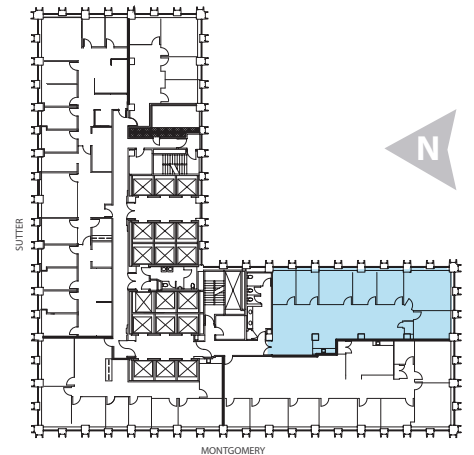

SUITE 1660

2,885 rsf | available now

44

MONTGOMERY

- Corner suite
- 6 windowline offices
- Conference room
- Kitchenette
- Open area

Kelly Glass
415 322 5062
kelly.glass@avisonyoung.com
Re Lic: 01335179

Colton Hanley
415 301 3181
colton.hanley@avisonyoung.com
Re Lic: 02089768