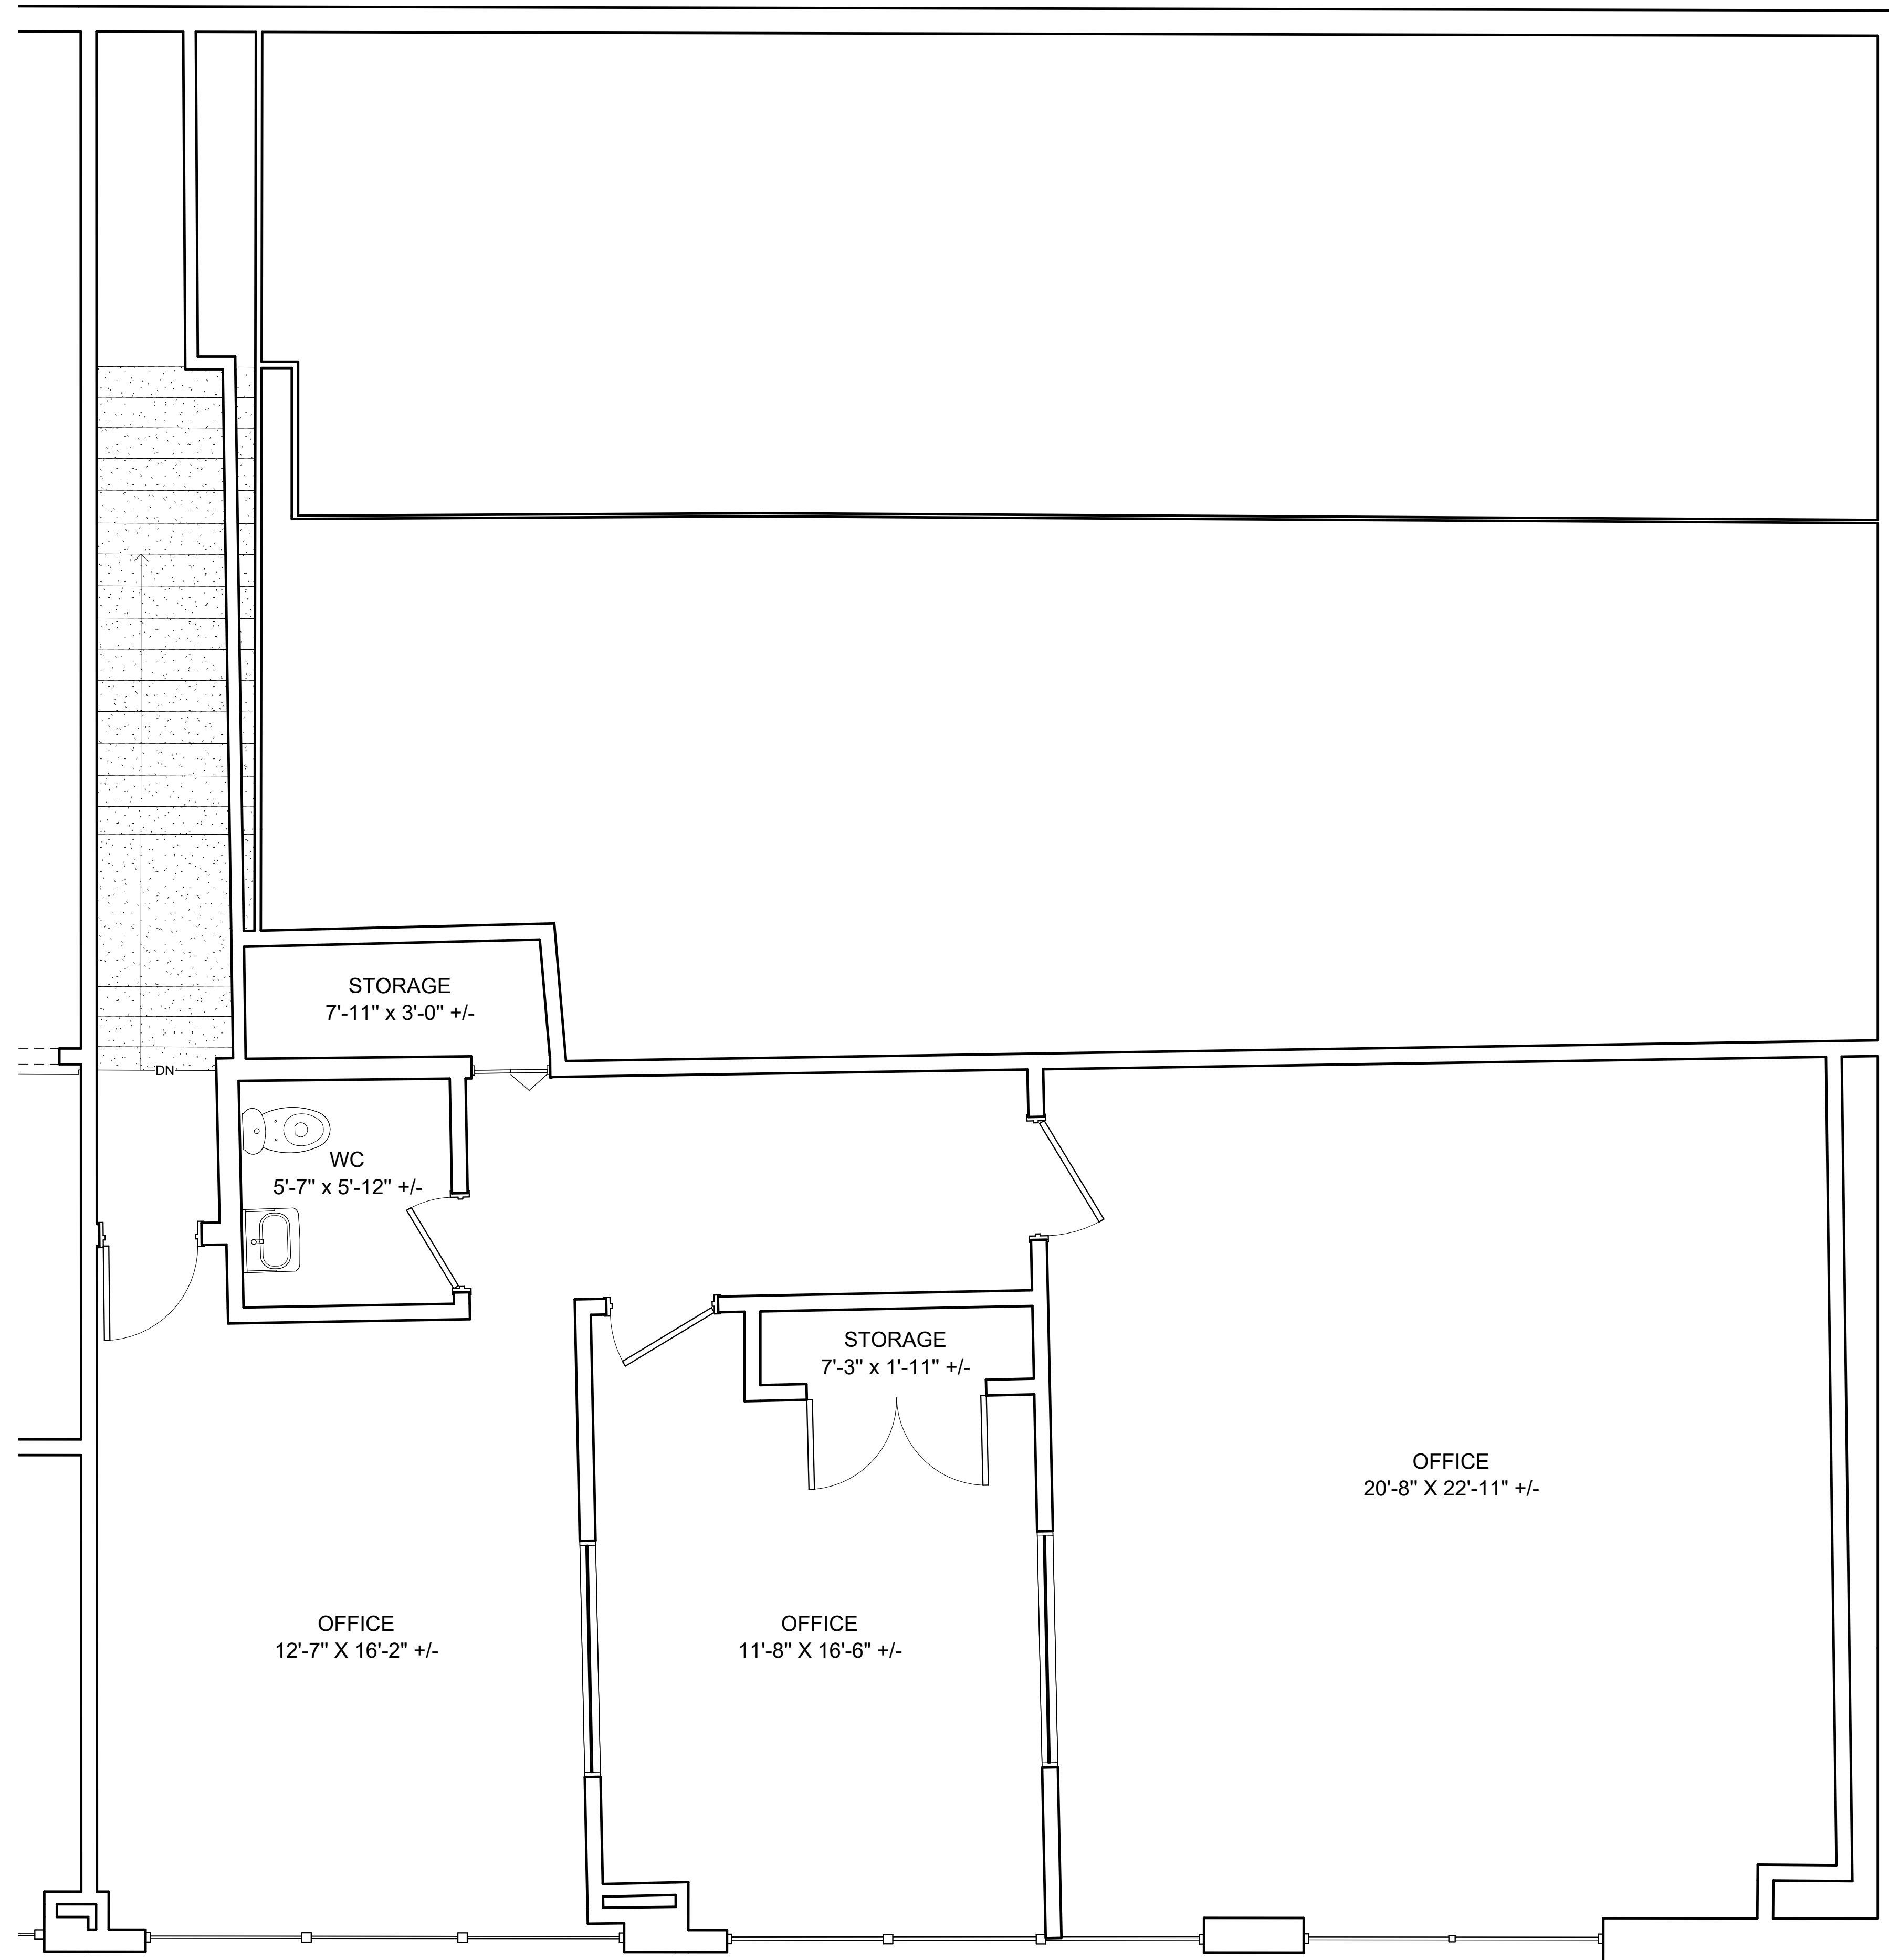

Property Key

Deerfield

4600 N Powerline Rd, Pompano Beach, 33073 FL

Building: 4600

Suite: 4600-201

Sheet **E1**

BAY SPACE

Scale: Not to Scale
Sheet Size: 42" x 30"
Not For Construction

Usable Square Foot Analysis

	SQFT	BUILDING PERCENTAGE
Office Area	1,200	100 %
Warehouse Area	0	0 %
Total Area	1,200	

Building Information

Deck Height:	22' - 9 3/4"	
Clear Height:	8' - 2 3/4"	
Ceiling Height:	8' - 2 3/4"	
Sprinklered:	<input type="checkbox"/> Yes	<input checked="" type="checkbox"/> No
Mechanical Area:	0 SQFT	

⑤ 4600-201
3/8" = 1'-0"

As Built Floor Plan for Marketing