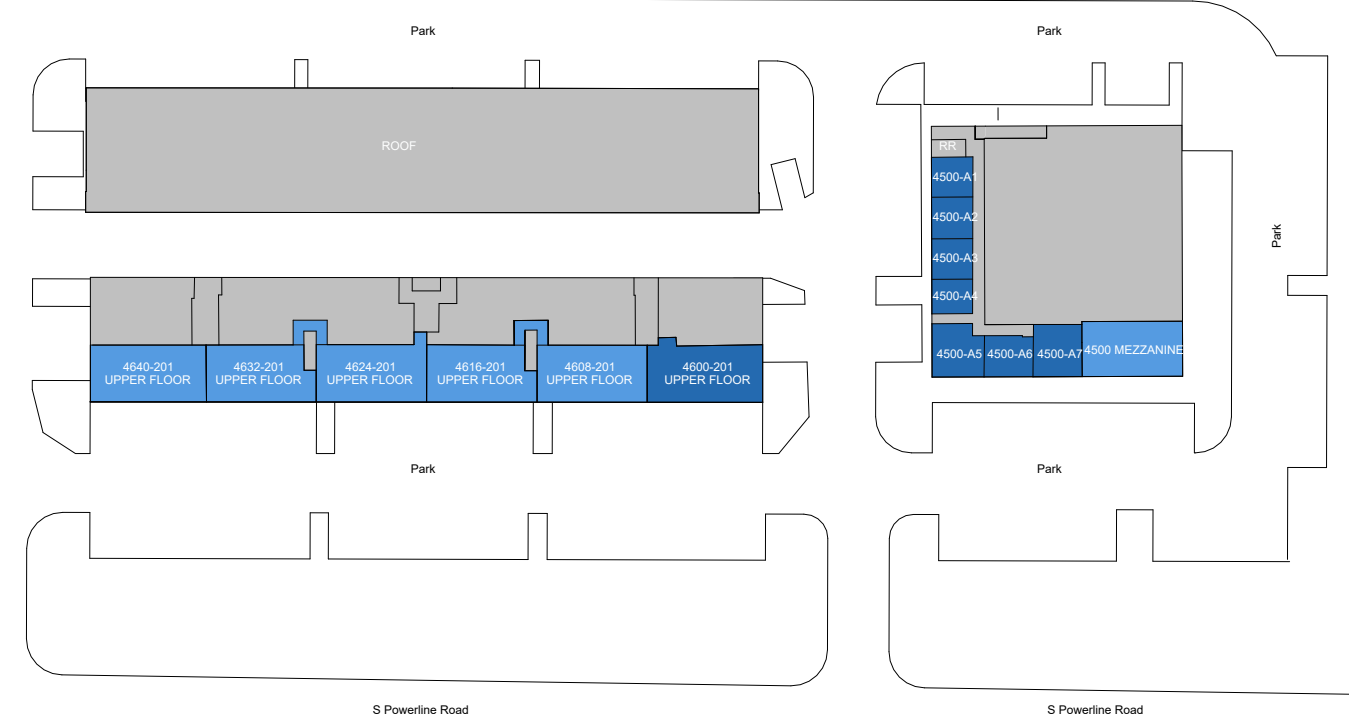

Property Key

Deerfield

4600 N Powerline Rd, Pompano Beach, 33073 FL

Building: 4600

Suite: 4600-201

Sheet **E1**

BAY SPACE

Scale: Not to Scale
Sheet Size: 42" x 30"
Not For Construction

Usable Square Foot Analysis

	SQFT	BUILDING PERCENTAGE
Office Area	1,200	100 %
Warehouse Area	0	0 %
Total Area	1,200	

Building Information

Deck Height:	22' - 9 3/4"	
Clear Height:	8' - 2 3/4"	
Ceiling Height:	8' - 2 3/4"	
Sprinklered:	<input type="checkbox"/> Yes	<input checked="" type="checkbox"/> No
Mechanical Area:	0 SQFT	

⑤ 4600-201
3/8" = 1'-0"

As Built Floor Plan for Marketing