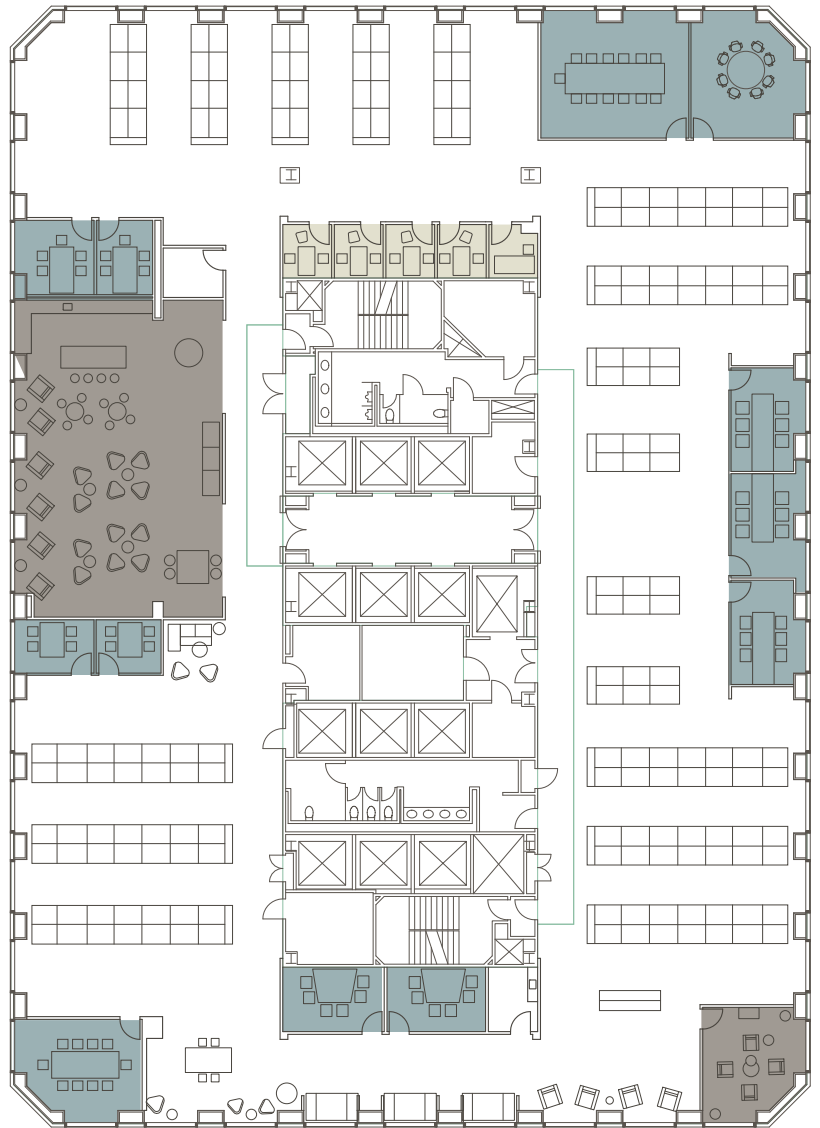

SUITE 1900

20,055 RSF

12 SMALLER MEETING ROOMS/PRIVATE OFFICES

1 LARGE MEETING ROOMS

5 PHONE ROOMS

OPEN AREA FOR 176 WORKSTATIONS

LARGE LOUNGE/KITCHEN/RECEPTION AREA

6 MEDIUM MEETING ROOMS

6 SMALL MEETING ROOMS

- Conference/Meeting Rooms
- Lounge Spaces
- Phone Rooms

MATTHEW SHEWEY

+1 415 395 7255

matt.shewey@jll.com

RE License #01445125

TED DAVIES

+1 415 395 4972

ted.davies@jll.com

RE License #01460185