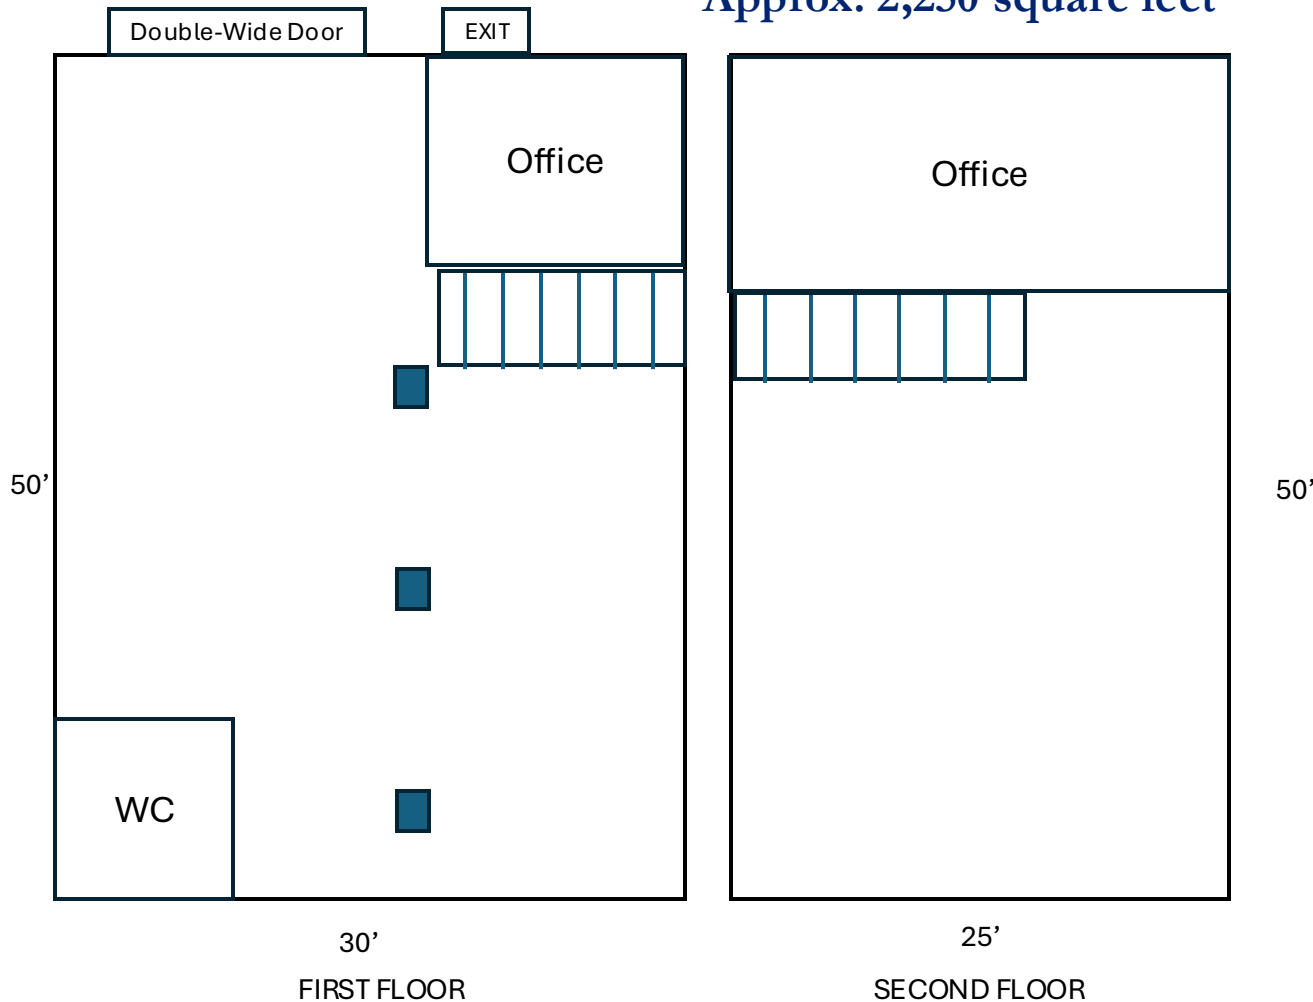

NEWINGTON CENTER

INDUSTRIAL/FLEX UNIT FOR LEASE

RJM MANAGEMENT

7706 Backlick Rd, Springfield, VA 22150

FOR LEASE: INDUSTRIAL/FLEX SPACE

Approx. 2,250 square feet

ABOUT THE UNIT:

- ✓ At-grade double-wide glass door.
- ✓ First and Second Floor built-out offices.
- ✓ Second Floor Mezzanine
- ✓ In unit bathroom.
- ✓ HVAC in Offices.
- ✓ Glass windows.
- ✓ Light pylon signage.
- ✓ Built out storage and shelving.