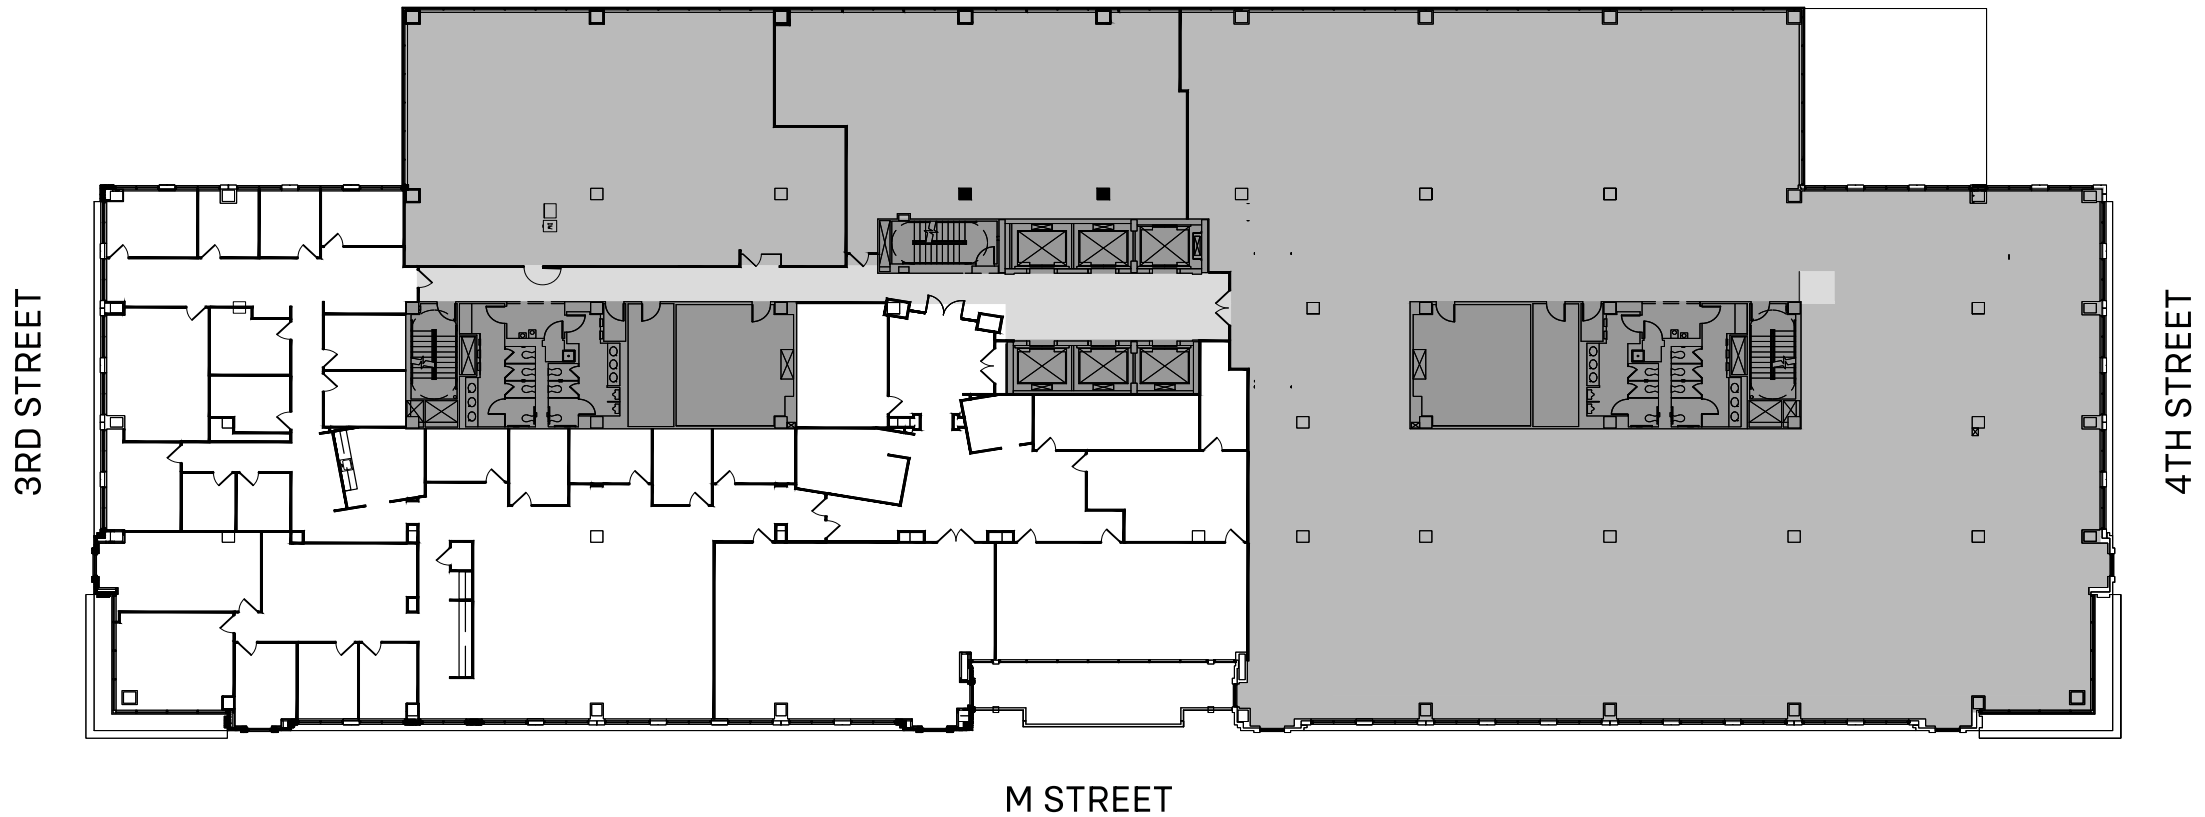

3RD FLOOR | SUITE 300

14,785 RSF | AVAILABLE NOW

GARFIELD INVESTMENTS

AVISON
YOUNG