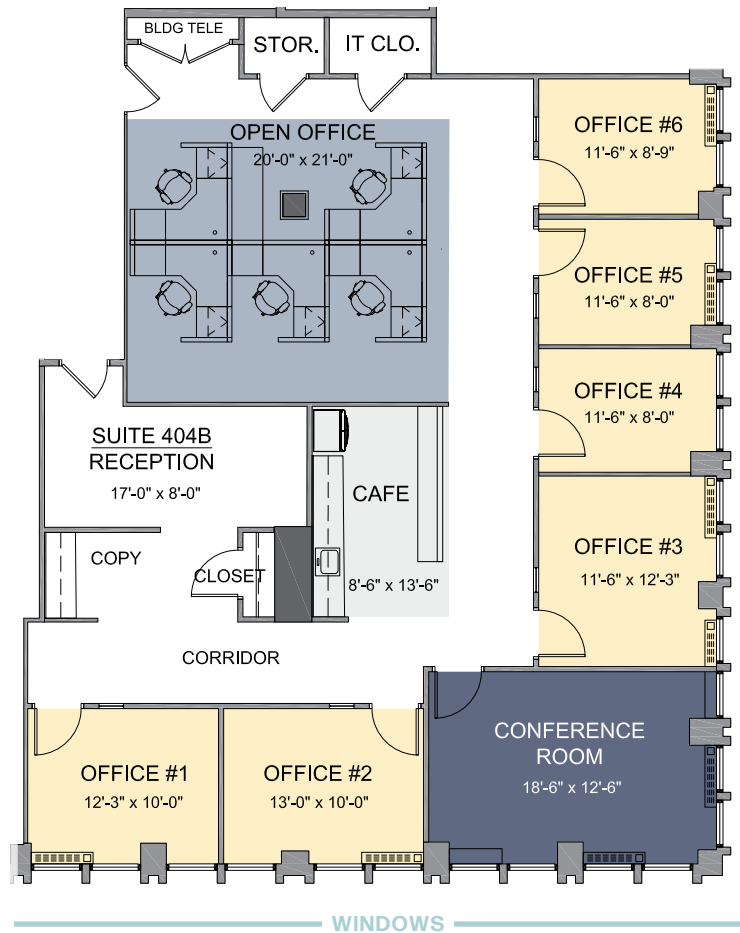

4301

CONNECTICUT AVE NW

Spec Suite 404B

2,812 RSF

FOR MORE INFORMATION, CONTACT:

Joe Michel

202.590.6442

joe.michel@transwestern.com

Scott Fetterolf

202.775.7012

scott.fetterolf@transwestern.com

Michael McGraw

202.617.2339

michael.mcgraw@transwestern.com

T TRANSWESTERN

2000 K Street NW | Suite 1000 |
Washington, DC 20006 | 202.775.7000 |
www.transwestern.com

CONNECTICUT AVE NW