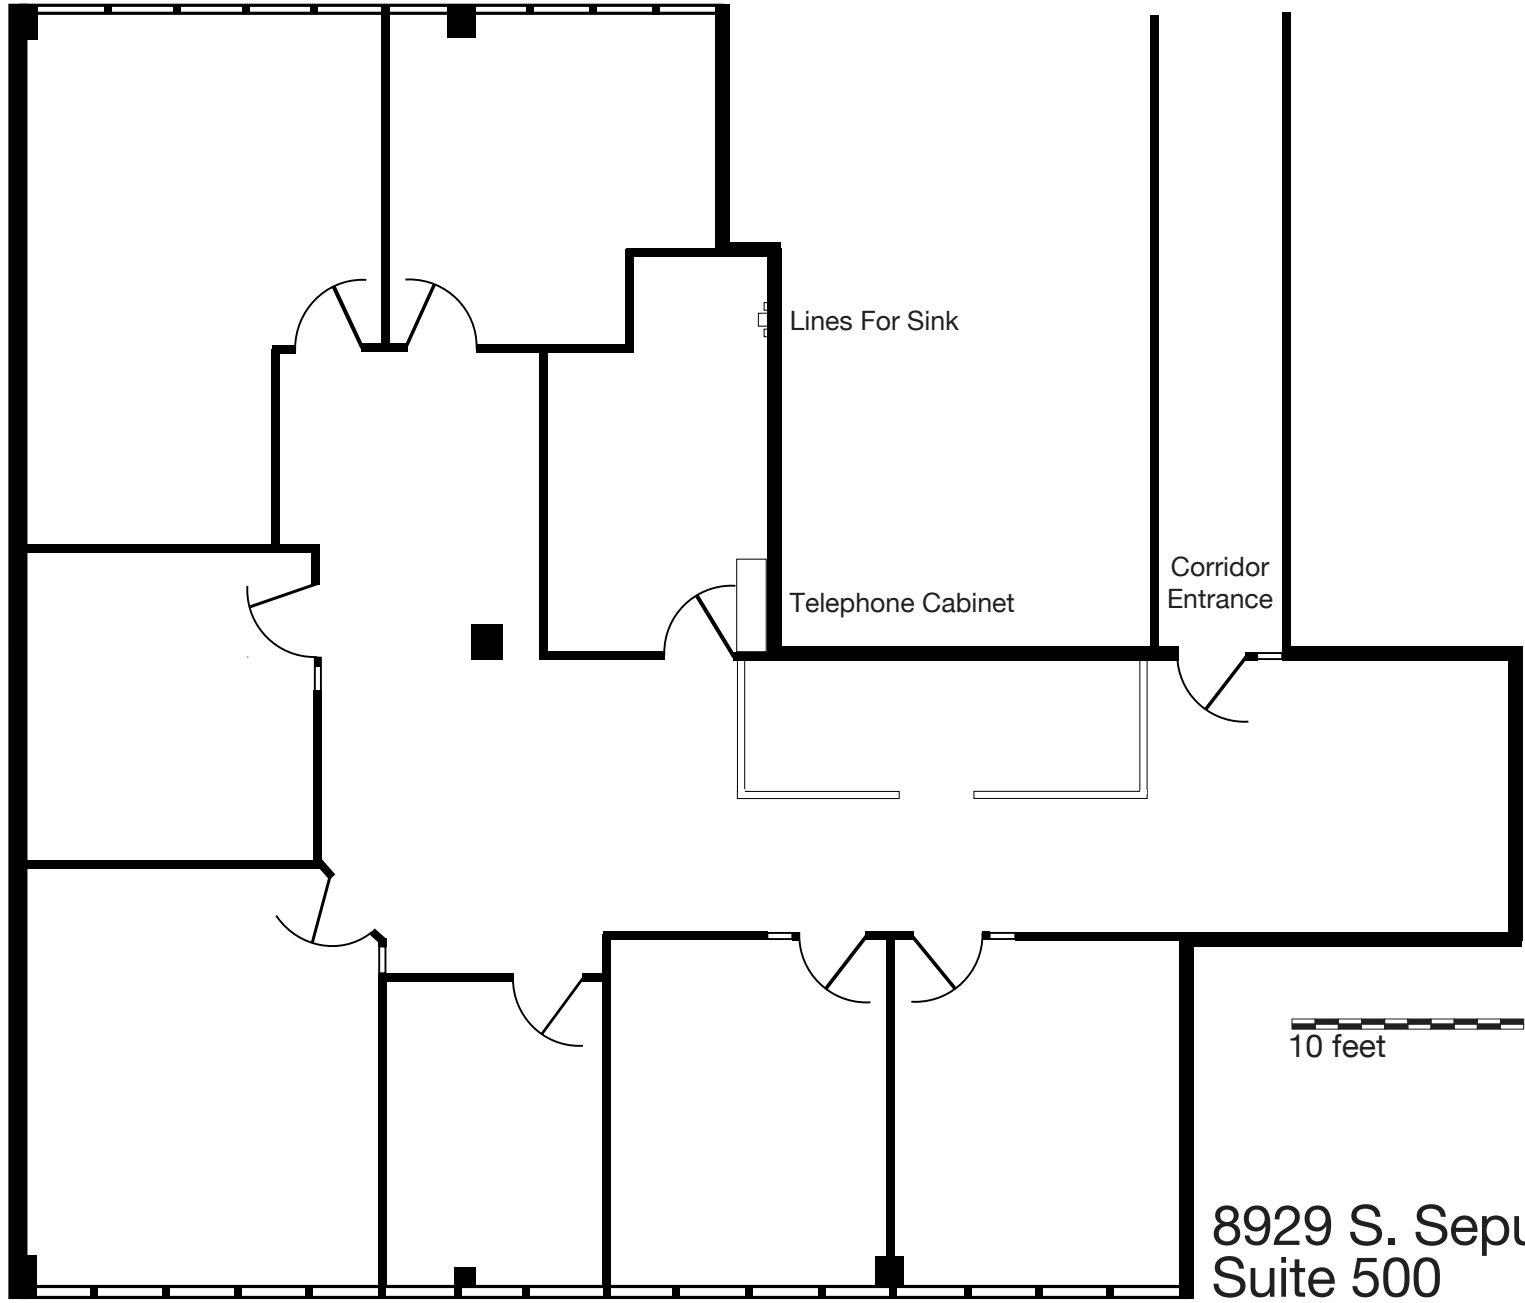

Courtyard View

Lines For Sink

Telephone Cabinet

Corridor Entrance

10 feet

8929 S. Sepulveda Blvd.
Suite 500