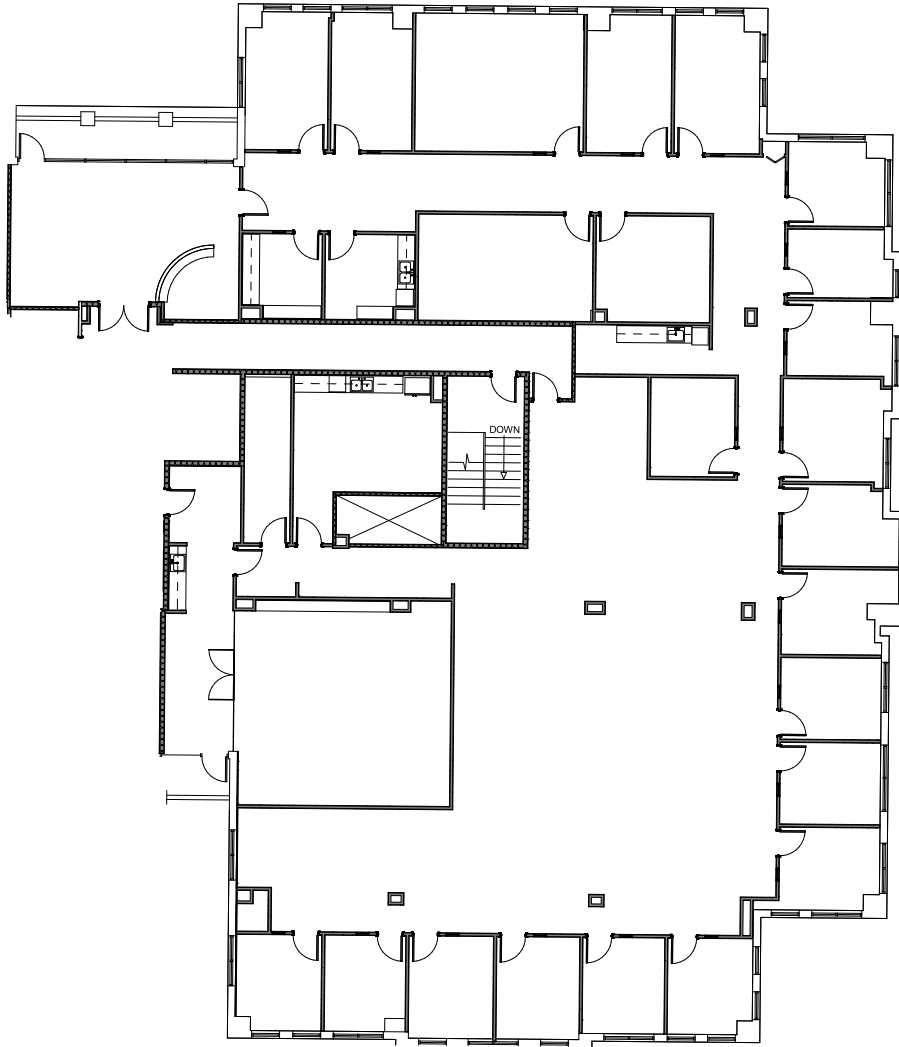

For Lease

800, 850, 875 Concourse Parkway South | Maitland, Florida

**875 Concourse
Parkway South**
Suite 195 - 5,143 SF

For Leasing Information, please contact:

Darryl Hoffman

darryl.hoffman@streamrealty.com

For Lease

800, 850, 875 Concourse Parkway South | Maitland, Florida

**850 Concourse
Parkway South**
Suite 250- 11,032 SF

For Leasing Information, please contact:

Darryl Hoffman

darryl.hoffman@streamrealty.com