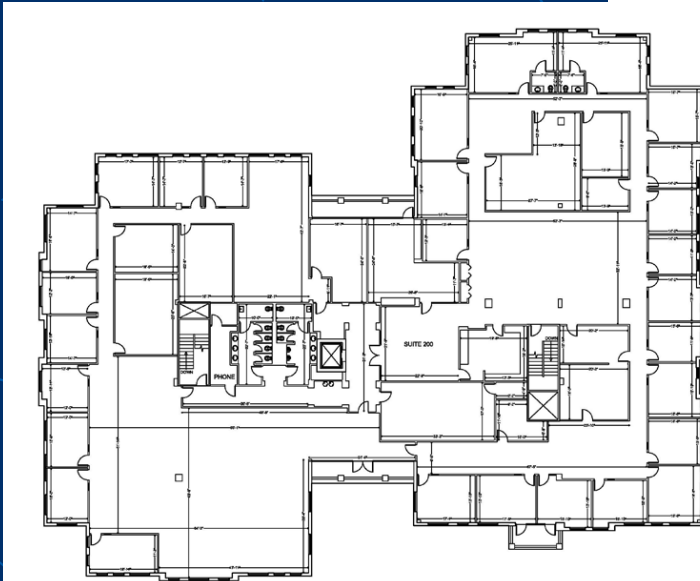

For Lease

800, 850, 875 Concourse Parkway South | Maitland, Florida

**800 Concourse
Parkway South**
Floor 1 - 21,519 SF

**800 Concourse
Parkway South**
Floor 2 - 24,031 SF

For Leasing Information, please contact: