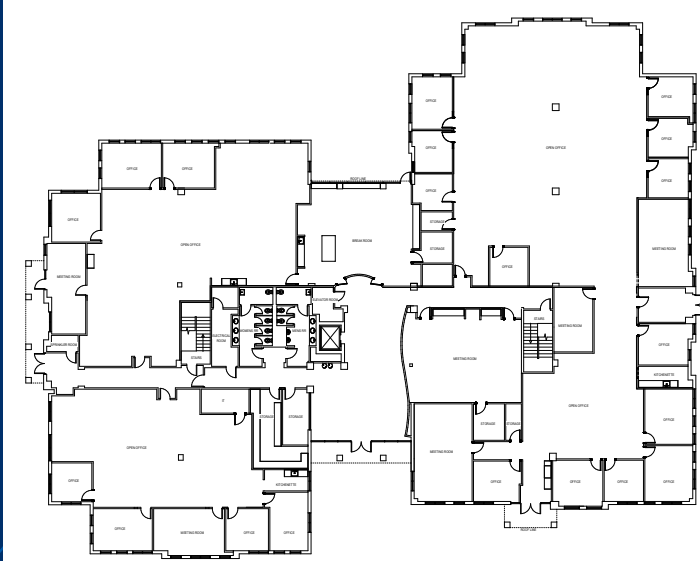

For Lease

800, 850, 875 Concourse Parkway South | Maitland, Florida

**800 Concourse
Parkway South**
Floor 1 - 21,519 SF

**800 Concourse
Parkway South**
Floor 2 - 24,031 SF

For Leasing Information, please contact: