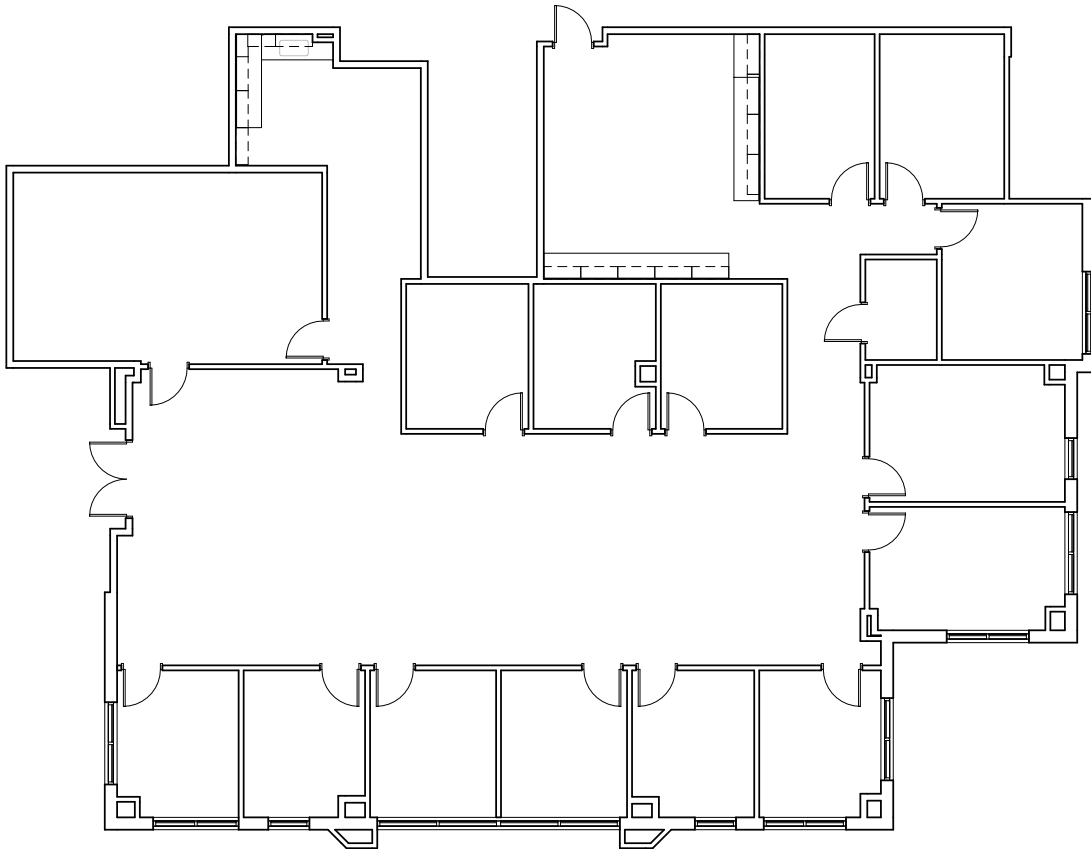

For Lease

800, 850, 875 Concourse Parkway South | Maitland, Florida

**875 Concourse
Parkway South**
Suite 195 - 5,143 SF

For Leasing Information, please contact:

Darryl Hoffman

darryl.hoffman@streamrealty.com