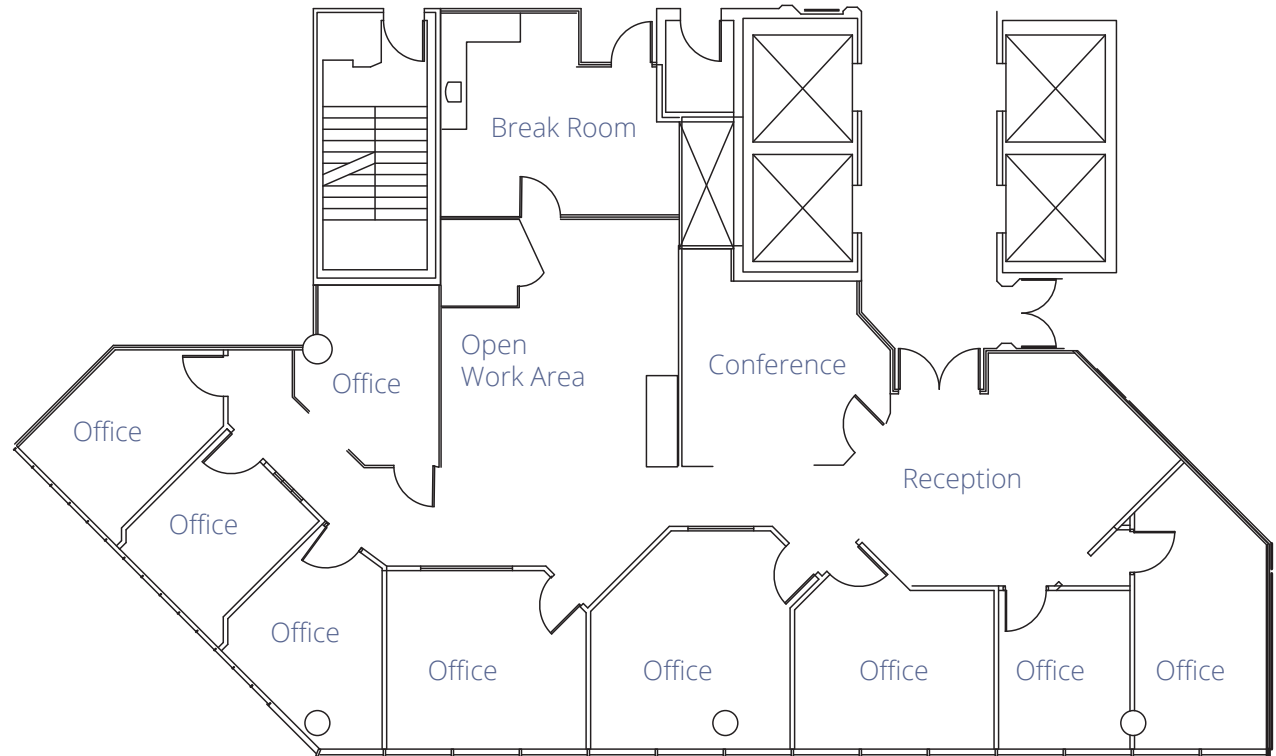

# Westshore 500

500 N West Shore Blvd. | Tampa, FL 33609

Suite 650 | 3,793 RSF

Double Door Elevator  
Lobby Entrance

Contact

**Claire Calzon** | Senior Vice President | Office Services | +1 813 871 8500 | [claire.calzon@colliers.com](mailto:claire.calzon@colliers.com)