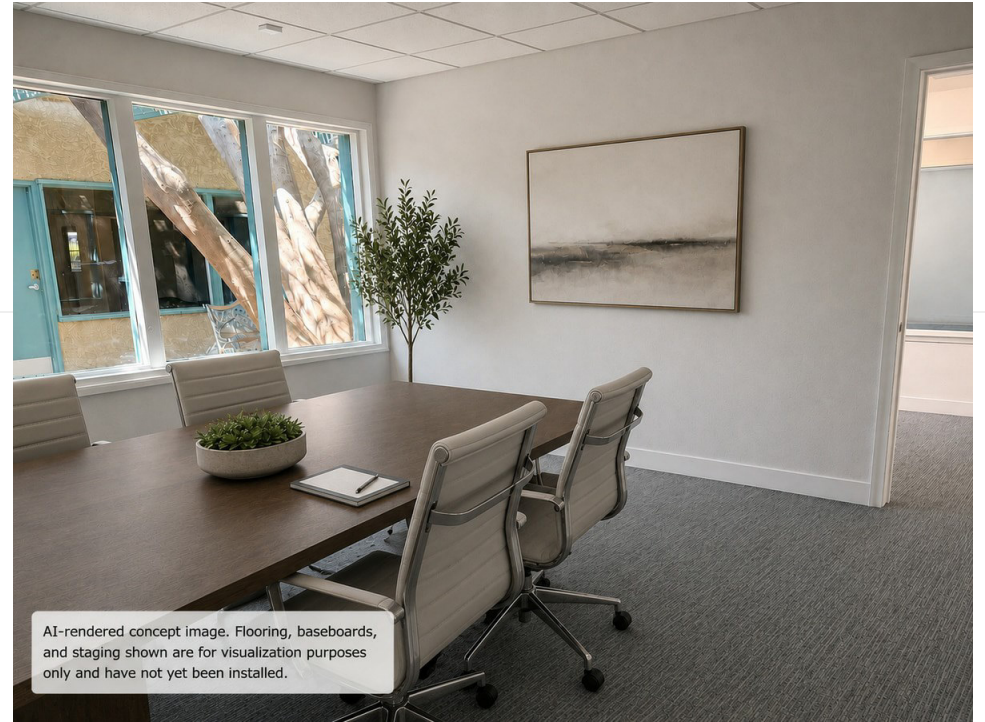

## PROPERTY HIGHLIGHTS

- 7,648 SF Single-Story Owner-User Office Building
- Seller Financing Available for Qualified Buyers
- Ideal for ABA Therapy, Behavioral Health, Counseling, Medical & Professional Uses
- Numerous private offices ideal for medical, therapy, counseling, or professional services
- Multiple Conference Rooms & Training Areas
- Attractive Central Courtyard Providing Natural Light
- 26 On-Site Parking Spaces Including 12 Covered Spaces
- Excellent Visibility Along Stapley Drive
- Convenient Access to US-60 & Major East Valley Thoroughfares

# PROPERTY PHOTOS

AI-rendered concept image. Flooring, baseboards, and staging shown are for visualization purposes only and have not yet been installed.

AI-rendered concept image. Flooring, baseboards, and staging shown are for visualization purposes only and have not yet been installed.

# PROPERTY PHOTOS

AI-rendered concept image. Flooring and baseboards shown are for visualization only and have not yet been installed.

AI-rendered concept image. Flooring, baseboards, and staging shown are for visualization purposes only and have not yet been installed.

# PROPERTY PHOTOS