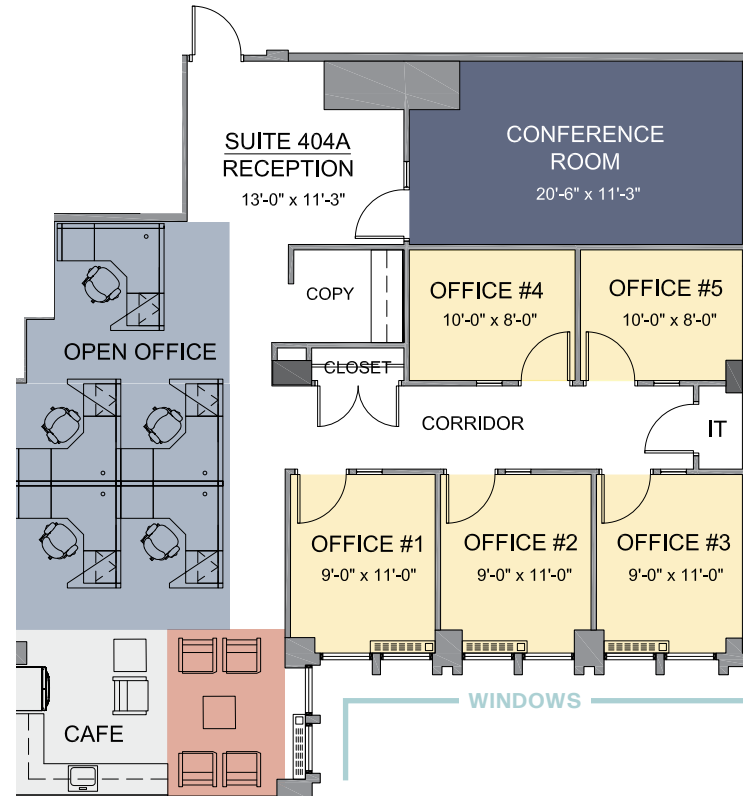

4301

CONNECTICUT AVE NW

Spec Suite 404A

2,054 RSF

FOR MORE INFORMATION, CONTACT:

Joe Michel

202.590.6442

joe.michel@transwestern.com

Scott Fetterolf

202.775.7012

scott.fetterolf@transwestern.com

Michael McGraw

202.617.2339

michael.mcgraw@transwestern.com

T TRANSWESTERN

2000 K Street NW | Suite 1000 |
Washington, DC 20006 | 202.775.7000 |
www.transwestern.com