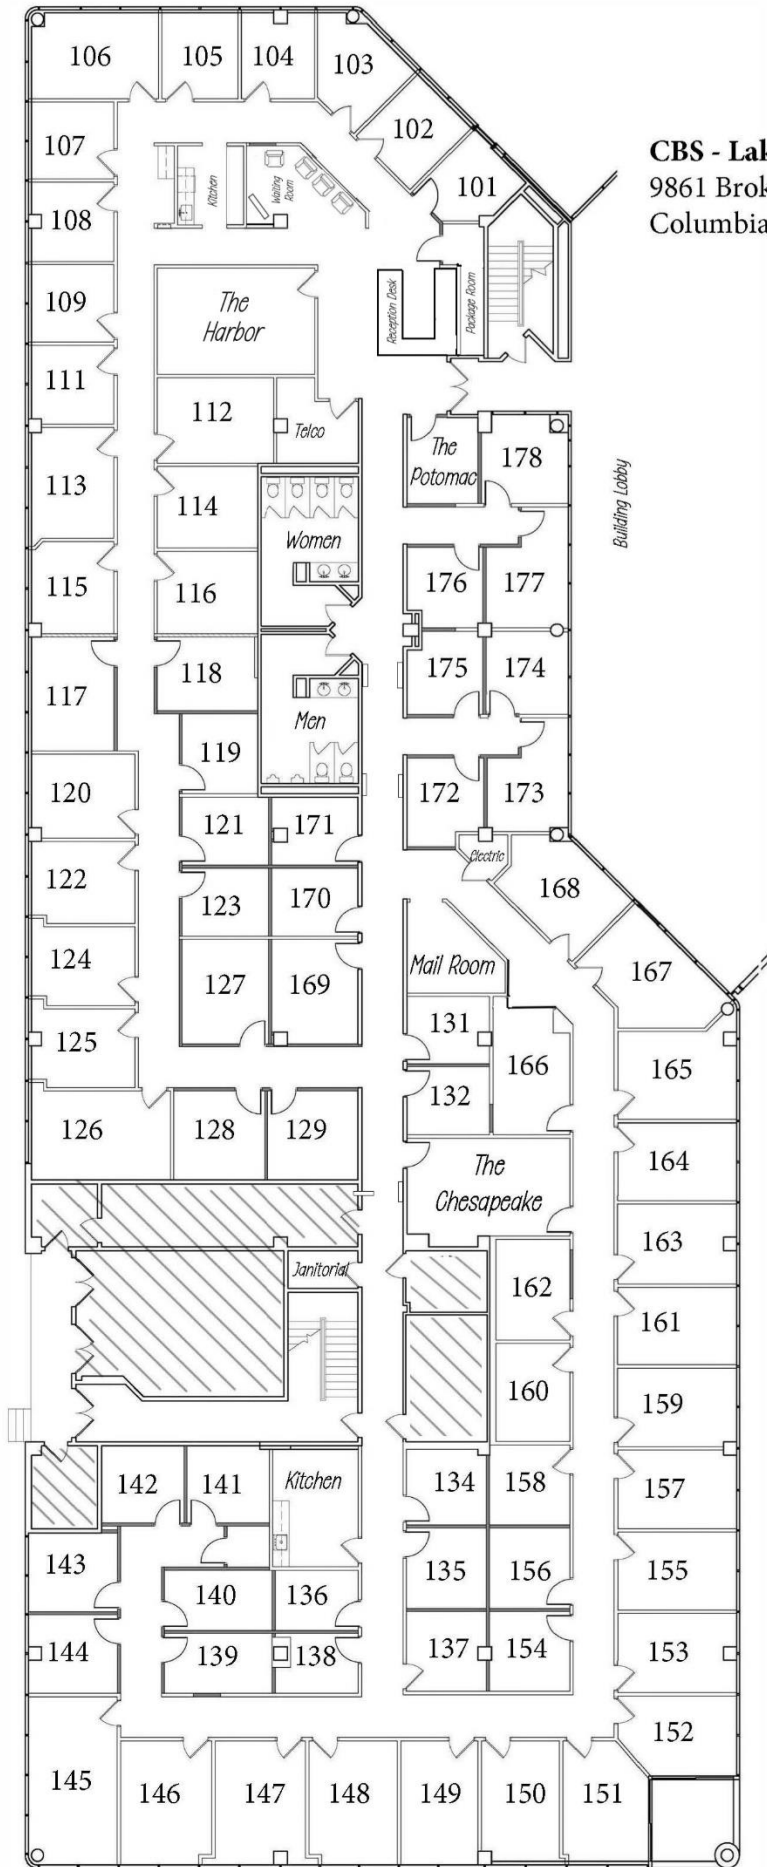

CBS - Lakeview
9861 Broken Land Pkwy, Suite 100
Columbia, Maryland 21046

Parking

Parking