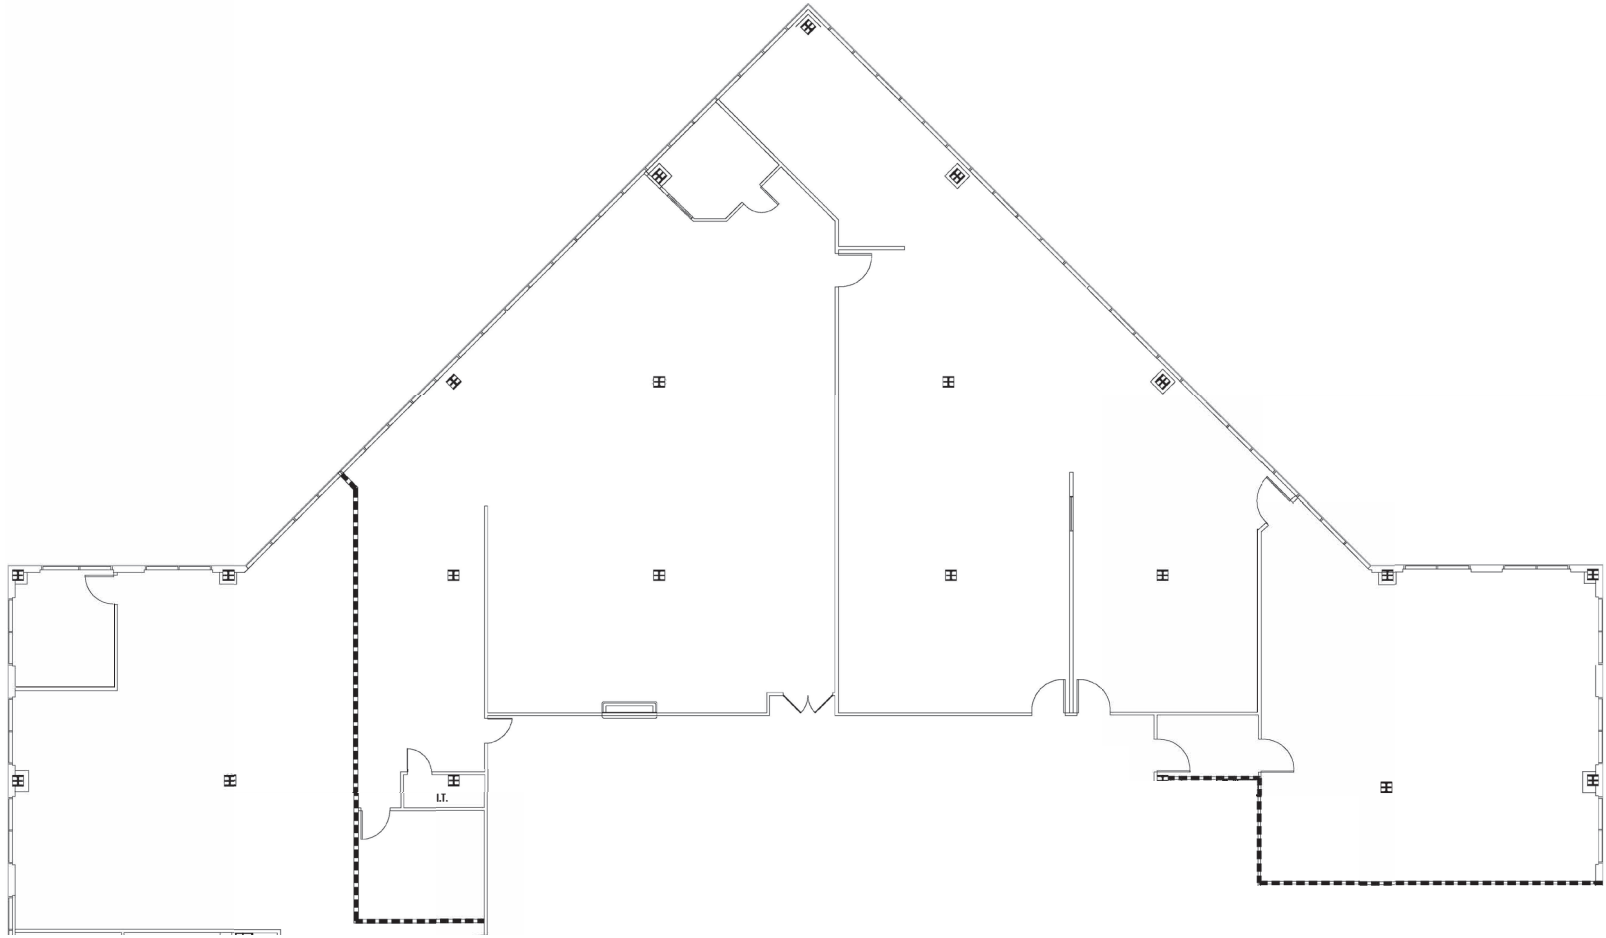

SPACE AVAILABLE

SUITE 300: 12,783 RSF

THE POINTE AT 1901
1901 Ulmerton Road
St. Petersburg, FL

No warranty or representation, expressed or implied, is made to the accuracy of information contained herein, and same is submitted subject to errors, change of price, rental or other conditions, withdrawal without notice, and to any special listing conditions imposed by our principals. PLANS NOT TO SCALE