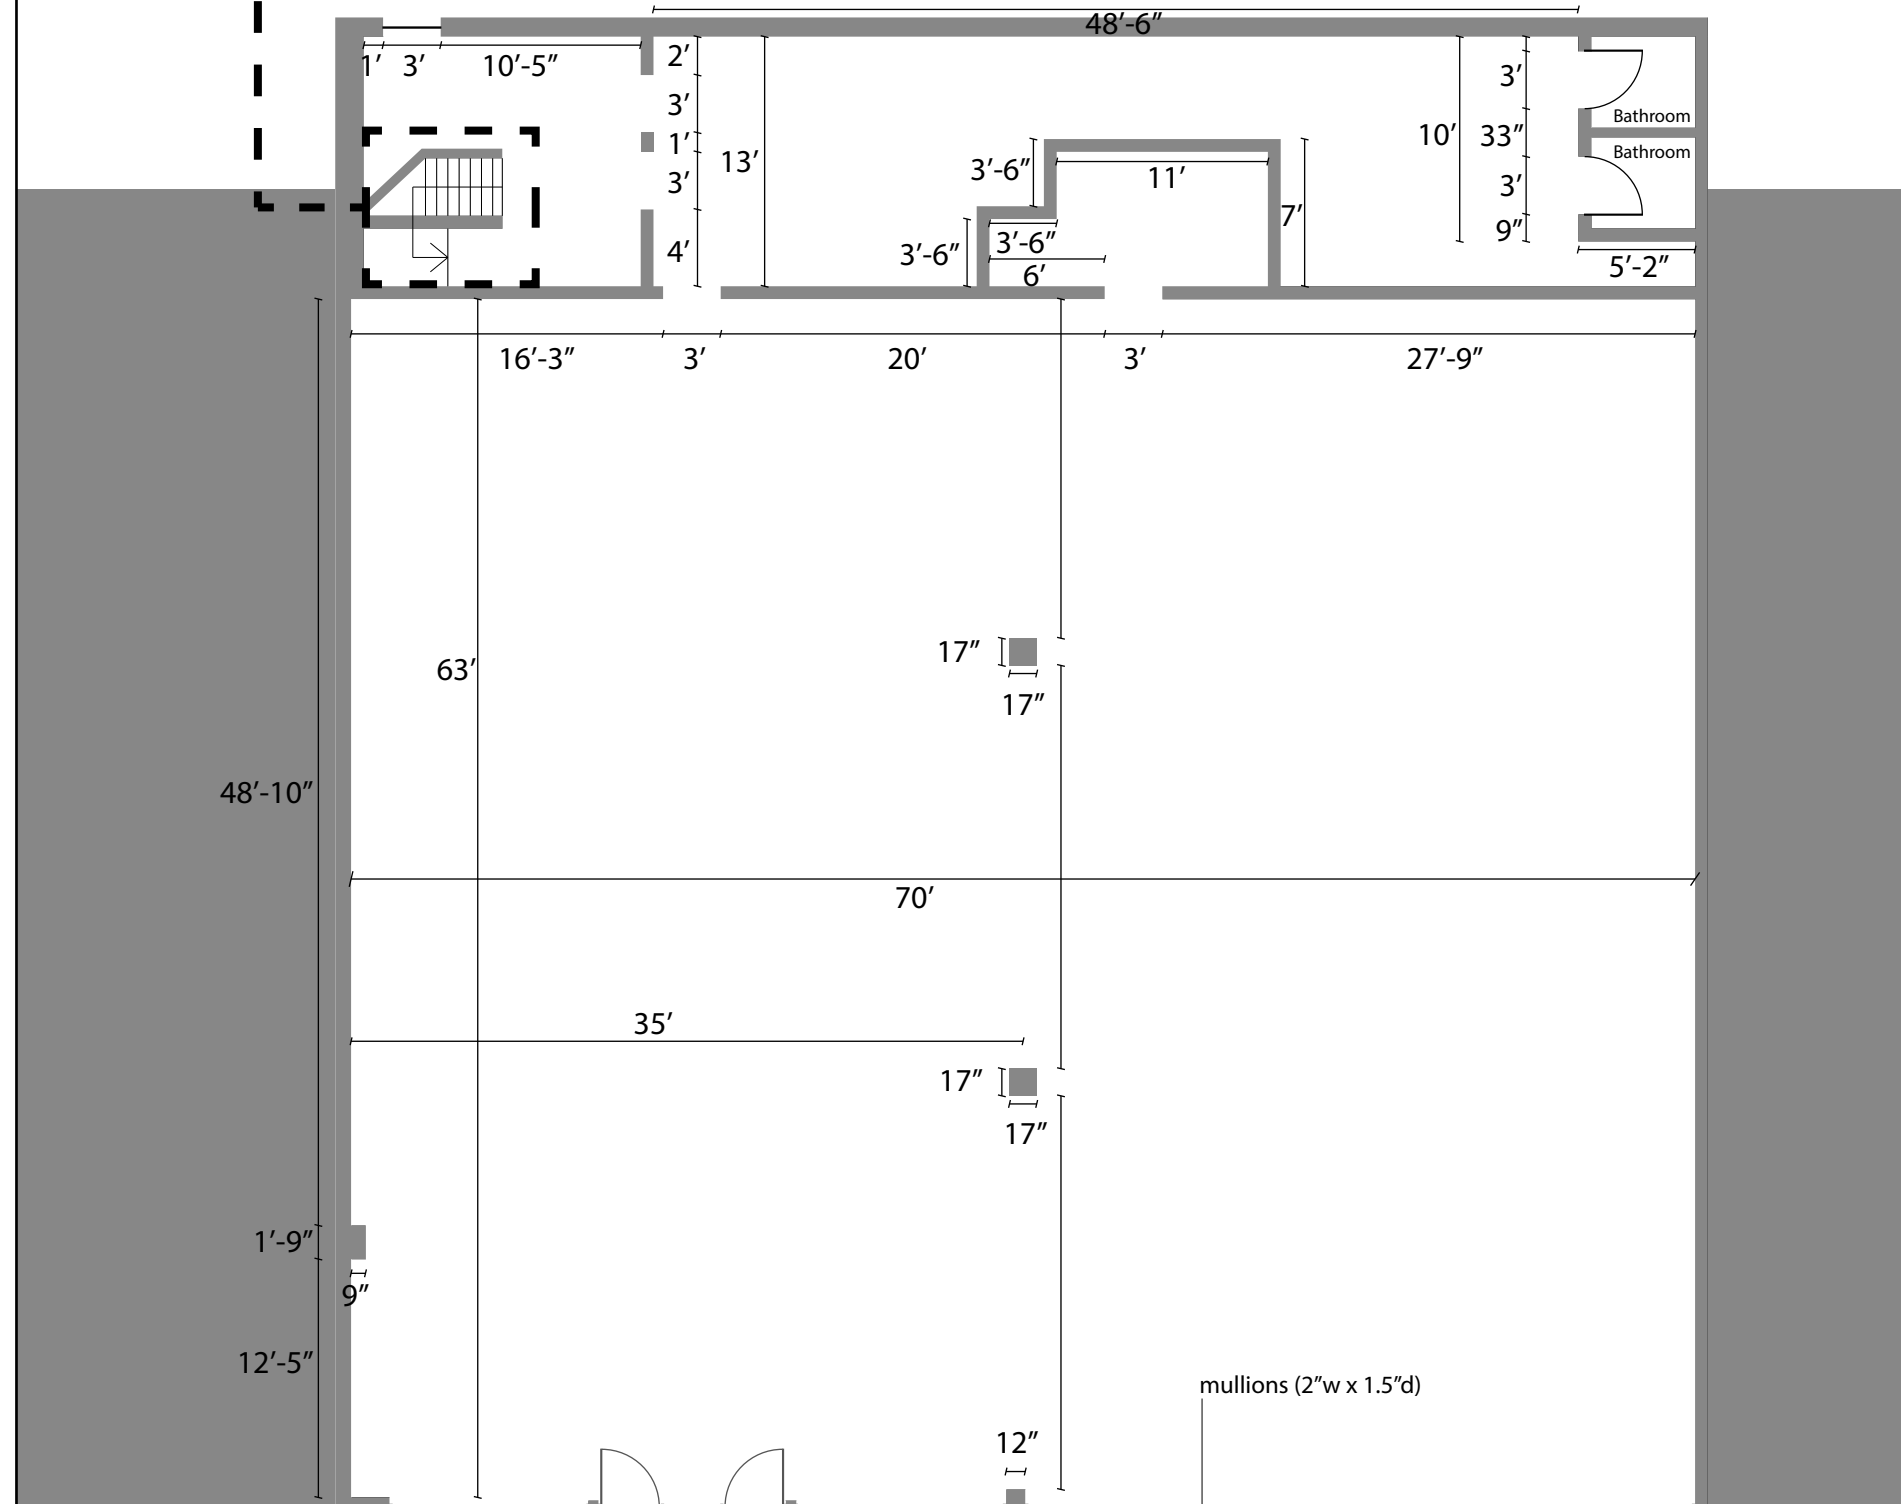

777 (735?) Morrissey Blvd

Dorchester, MA 02122

May 1, 2025

Floor Plan Dimensions

Staircase and walls can be knocked down

777 (735?) Morrissey Blvd

Dorchester, MA 02122

May 1, 2025

Site Plan

777 (735?) Morrissey Blvd

Dorchester, MA 02122

May 1, 2025

Interior Layouts