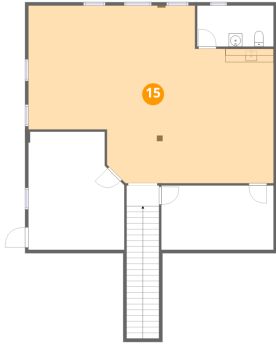

118 Monahan Street, Dunmore, Lackawanna County,
Pennsylvania, United States, 18512

15 Floor 2 - Room

Dimensions: 36'8" x 26'6"
Area: 798 sq. ft
Counted as living area: Yes

Heated: Yes
Finished: Yes
Enclosed: Yes
Contiguous: Yes
Permitted: Yes
Wet space: No
Addition: No
Conversion: No