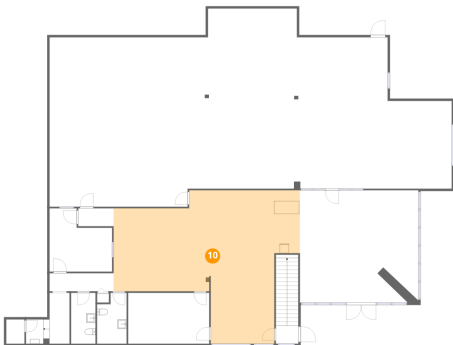

Heated: Yes
Finished: Yes
Enclosed: Yes
Contiguous: Yes
Permitted: Yes
Wet space: No
Addition: No
Conversion: No

8 Floor 1 - Room

Dimensions: 17'6" x 11'0"
Area: 192 sq. ft
Counted as living area: Yes

Heated: Yes
Finished: Yes
Enclosed: Yes
Contiguous: Yes
Permitted: Yes
Wet space: No
Addition: No
Conversion: No

118 Monahan Street, Dunmore, Lackawanna County,
Pennsylvania, United States, 18512

9 Floor 1 - Hall

Dimensions: 13'10" x 3'11"
Area: 54 sq. ft
Counted as living area: Yes

Heated: Yes
Finished: Yes
Enclosed: Yes
Contiguous: Yes
Permitted: Yes
Wet space: No
Addition: No
Conversion: No

10 Floor 1 - Room

Dimensions: 40'3" x 33'2"
Area: 924 sq. ft
Counted as living area: Yes

Heated: Yes
Finished: Yes
Enclosed: Yes
Contiguous: Yes
Permitted: Yes
Wet space: No
Addition: No
Conversion: No

11 Floor 1 - Room

Dimensions: 86'11" x 38'11"
Area: 2887 sq. ft
Counted as living area: Yes

Heated: Yes
Finished: Yes
Enclosed: Yes
Contiguous: Yes
Permitted: Yes
Wet space: No
Addition: No
Conversion: No

118 Monahan Street, Dunmore, Lackawanna County,
Pennsylvania, United States, 18512