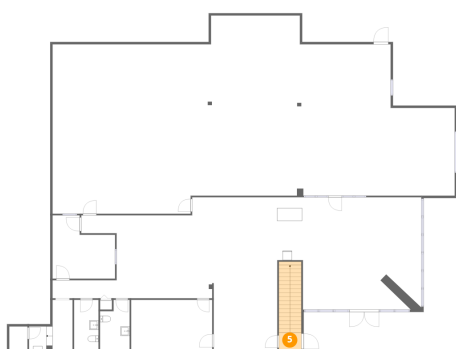

2 Floor 1 - Hall

Dimensions: 7'7" x 3'10"
Area: 30 sq. ft
Counted as living area: Yes

Heated: Yes
Finished: Yes
Enclosed: Yes
Contiguous: Yes
Permitted: Yes
Wet space: No
Addition: No
Conversion: No

118 Monahan Street, Dunmore, Lackawanna County,
Pennsylvania, United States, 18512

3 Floor 1 - Bath

Dimensions: 6'5" x 11'0"
Area: 63 sq. ft
Counted as living area: Yes

Heated: Yes
Finished: Yes
Enclosed: Yes
Contiguous: Yes
Permitted: Yes
Wet space: Yes
Addition: No
Conversion: No

4 Floor 1 - Bath

Dimensions: 5'3" x 11'0"
Area: 58 sq. ft
Counted as living area: Yes

Heated: Yes
Finished: Yes
Enclosed: Yes
Contiguous: Yes
Permitted: Yes
Wet space: Yes
Addition: No
Conversion: No

5 Floor 1 - Hall

Dimensions: 4'10" x 3'11"
Area: 93 sq. ft
Counted as living area: Yes