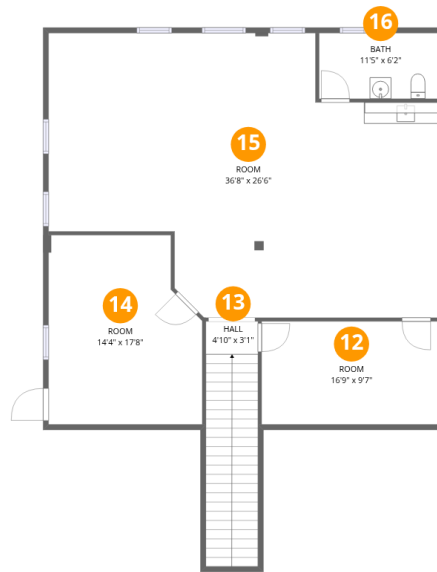

Home data report

118 Monahan Street, Dunmore, Lackawanna County, Pennsylvania, United States, 18512

Room dimensions

Floor 1

Total:5161sqft Excluded: 97sqft

#		Dimensions	sqft	Counted as living area
1	Room	13'6" x 13'8"	153 sq. ft	Yes
2	Hall	7'7" x 3'10"	30 sq. ft	Yes
3	Bath	6'5" x 11'0"	63 sq. ft	Yes
4	Bath	5'3" x 11'0"	58 sq. ft	Yes
5	Hall	4'10" x 3'11"	93 sq. ft	Yes
6	Hall	9'5" x 11'0"	74 sq. ft	No
7	Room	25'7" x 24'3"	621 sq. ft	Yes
8	Room	17'6" x 11'0"	192 sq. ft	Yes
9	Hall	13'10" x 3'11"	54 sq. ft	Yes
10	Room	40'3" x 33'2"	924 sq. ft	Yes
11	Room	86'11" x 38'11"	2887 sq. ft	Yes

Home data report

118 Monahan Street, Dunmore, Lackawanna County,
Pennsylvania, United States, 18512

Room dimensions

Floor 2

Total:1401sqft Excluded: 0sqft

#		Dimensions	sqft	Counted as living area
12	Room	16'9" x 9'7"	161 sq. ft	Yes
13	Hall	4'10" x 3'1"	111 sq. ft	Yes
14	Room	14'4" x 17'8"	234 sq. ft	Yes
15	Room	36'8" x 26'6"	798 sq. ft	Yes
16	Bath	11'5" x 6'2"	70 sq. ft	Yes

118 Monahan Street, Dunmore, Lackawanna County,
Pennsylvania, United States, 18512

1 Floor 1 - Room

Dimensions: 13'6" x 13'8"
Area: 153 sq. ft
Counted as living area: Yes

Heated: Yes
Finished: Yes
Enclosed: Yes
Contiguous: Yes
Permitted: Yes
Wet space: No
Addition: No
Conversion: No

2 Floor 1 - Hall

Dimensions: 7'7" x 3'10"
Area: 30 sq. ft
Counted as living area: Yes

Heated: Yes
Finished: Yes
Enclosed: Yes
Contiguous: Yes
Permitted: Yes
Wet space: No
Addition: No
Conversion: No

118 Monahan Street, Dunmore, Lackawanna County,
Pennsylvania, United States, 18512