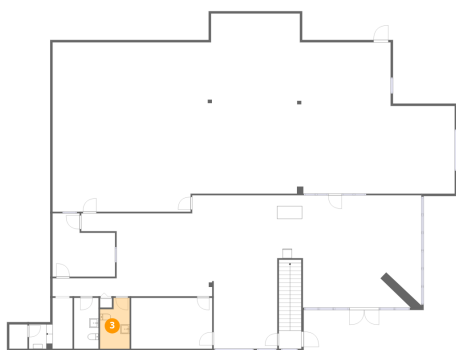

118 Monahan Street, Dunmore, Lackawanna County,
Pennsylvania, United States, 18512

3 Floor 1 - Bath

Dimensions: 6'5" x 11'0"
Area: 63 sq. ft
Counted as living area: Yes

Heated: Yes
Finished: Yes
Enclosed: Yes
Contiguous: Yes
Permitted: Yes
Wet space: Yes
Addition: No
Conversion: No