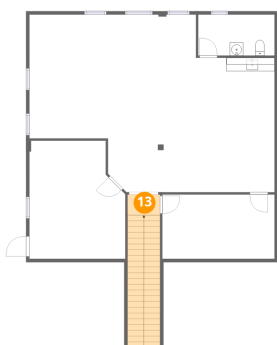

13 Floor 2 - Hall

Dimensions: 4'10" x 3'1"
Area: 111 sq. ft
Counted as living area: Yes

Heated: Yes
Finished: Yes
Enclosed: Yes
Contiguous: Yes
Permitted: Yes
Wet space: No
Addition: No
Conversion: No