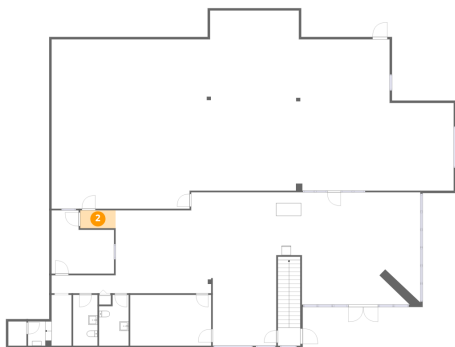

Home data report

118 Monahan Street, Dunmore, Lackawanna County, Pennsylvania, United States, 18512

Room dimensions

Floor 1

Total:5161sqft Excluded: 97sqft

#		Dimensions	sqft	Counted as living area
1	Room	13'6" x 13'8"	153 sq. ft	Yes
2	Hall	7'7" x 3'10"	30 sq. ft	Yes
3	Bath	6'5" x 11'0"	63 sq. ft	Yes
4	Bath	5'3" x 11'0"	58 sq. ft	Yes
5	Hall	4'10" x 3'11"	93 sq. ft	Yes
6	Hall	9'5" x 11'0"	74 sq. ft	No
7	Room	25'7" x 24'3"	621 sq. ft	Yes
8	Room	17'6" x 11'0"	192 sq. ft	Yes
9	Hall	13'10" x 3'11"	54 sq. ft	Yes
10	Room	40'3" x 33'2"	924 sq. ft	Yes
11	Room	86'11" x 38'11"	2887 sq. ft	Yes

Home data report

118 Monahan Street, Dunmore, Lackawanna County,
Pennsylvania, United States, 18512

Room dimensions

Floor 2

Total:1401sqft Excluded: 0sqft

#		Dimensions	sqft	Counted as living area
12	Room	16'9" x 9'7"	161 sq. ft	Yes
13	Hall	4'10" x 3'1"	111 sq. ft	Yes
14	Room	14'4" x 17'8"	234 sq. ft	Yes
15	Room	36'8" x 26'6"	798 sq. ft	Yes
16	Bath	11'5" x 6'2"	70 sq. ft	Yes

118 Monahan Street, Dunmore, Lackawanna County,
Pennsylvania, United States, 18512

1 Floor 1 - Room

Dimensions: 13'6" x 13'8"
Area: 153 sq. ft
Counted as living area: Yes

Heated: Yes
Finished: Yes
Enclosed: Yes
Contiguous: Yes
Permitted: Yes
Wet space: No
Addition: No
Conversion: No

2 Floor 1 - Hall

Dimensions: 7'7" x 3'10"
Area: 30 sq. ft
Counted as living area: Yes

Heated: Yes
Finished: Yes
Enclosed: Yes
Contiguous: Yes
Permitted: Yes
Wet space: No
Addition: No
Conversion: No

118 Monahan Street, Dunmore, Lackawanna County,
Pennsylvania, United States, 18512