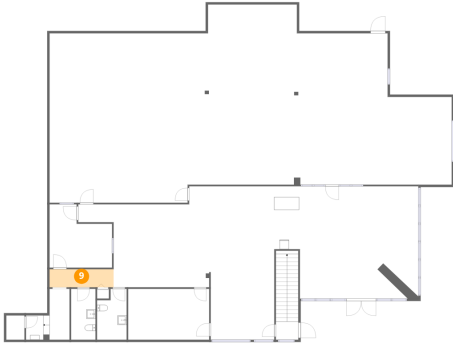

Heated: Yes
Finished: Yes
Enclosed: Yes
Contiguous: Yes
Permitted: Yes
Wet space: No
Addition: No
Conversion: No

8 Floor 1 - Room

Dimensions: 17'6" x 11'0"
Area: 192 sq. ft
Counted as living area: Yes

Heated: Yes
Finished: Yes
Enclosed: Yes
Contiguous: Yes
Permitted: Yes
Wet space: No
Addition: No
Conversion: No

118 Monahan Street, Dunmore, Lackawanna County,
Pennsylvania, United States, 18512

9 Floor 1 - Hall

Dimensions: 13'10" x 3'11"
Area: 54 sq. ft
Counted as living area: Yes

Heated: Yes
Finished: Yes
Enclosed: Yes
Contiguous: Yes
Permitted: Yes
Wet space: No
Addition: No
Conversion: No