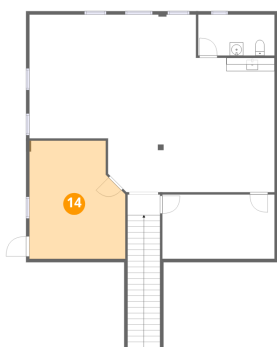

Dimensions: 86'11" x 38'11"
Area: 2887 sq. ft
Counted as living area: Yes

Heated: Yes
Finished: Yes
Enclosed: Yes
Contiguous: Yes
Permitted: Yes
Wet space: No
Addition: No
Conversion: No

118 Monahan Street, Dunmore, Lackawanna County,
Pennsylvania, United States, 18512

12 Floor 2 - Room

Dimensions: 16'9" x 9'7"
Area: 161 sq. ft
Counted as living area: Yes

Heated: Yes
Finished: Yes
Enclosed: Yes
Contiguous: Yes
Permitted: Yes
Wet space: No
Addition: No
Conversion: No

13 Floor 2 - Hall

Dimensions: 4'10" x 3'1"
Area: 111 sq. ft
Counted as living area: Yes

Heated: Yes
Finished: Yes
Enclosed: Yes
Contiguous: Yes
Permitted: Yes
Wet space: No
Addition: No
Conversion: No

14 Floor 2 - Room

Dimensions: 14'4" x 17'8"
Area: 234 sq. ft
Counted as living area: Yes