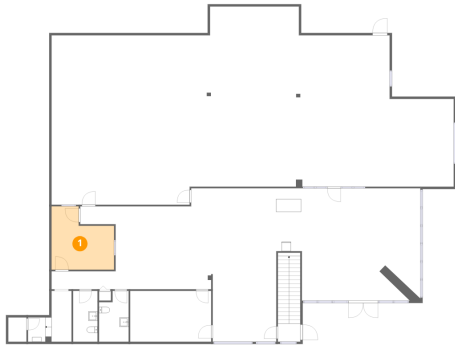

Home data report

118 Monahan Street, Dunmore, Lackawanna County, Pennsylvania, United States, 18512

Room dimensions

Floor 1

Total:5161sqft Excluded: 97sqft

#		Dimensions	sqft	Counted as living area
1	Room	13'6" x 13'8"	153 sq. ft	Yes
2	Hall	7'7" x 3'10"	30 sq. ft	Yes
3	Bath	6'5" x 11'0"	63 sq. ft	Yes
4	Bath	5'3" x 11'0"	58 sq. ft	Yes
5	Hall	4'10" x 3'11"	93 sq. ft	Yes
6	Hall	9'5" x 11'0"	74 sq. ft	No
7	Room	25'7" x 24'3"	621 sq. ft	Yes
8	Room	17'6" x 11'0"	192 sq. ft	Yes
9	Hall	13'10" x 3'11"	54 sq. ft	Yes
10	Room	40'3" x 33'2"	924 sq. ft	Yes
11	Room	86'11" x 38'11"	2887 sq. ft	Yes

Home data report

118 Monahan Street, Dunmore, Lackawanna County,
Pennsylvania, United States, 18512

Room dimensions

Floor 2

Total:1401sqft Excluded: 0sqft

#		Dimensions	sqft	Counted as living area
12	Room	16'9" x 9'7"	161 sq. ft	Yes
13	Hall	4'10" x 3'1"	111 sq. ft	Yes
14	Room	14'4" x 17'8"	234 sq. ft	Yes
15	Room	36'8" x 26'6"	798 sq. ft	Yes
16	Bath	11'5" x 6'2"	70 sq. ft	Yes

118 Monahan Street, Dunmore, Lackawanna County,
Pennsylvania, United States, 18512

1 Floor 1 - Room

Dimensions: 13'6" x 13'8"
Area: 153 sq. ft
Counted as living area: Yes

Heated: Yes
Finished: Yes
Enclosed: Yes
Contiguous: Yes
Permitted: Yes
Wet space: No
Addition: No
Conversion: No

2 Floor 1 - Hall

Dimensions: 7'7" x 3'10"
Area: 30 sq. ft
Counted as living area: Yes

Heated: Yes
Finished: Yes
Enclosed: Yes
Contiguous: Yes
Permitted: Yes
Wet space: No
Addition: No
Conversion: No

118 Monahan Street, Dunmore, Lackawanna County,
Pennsylvania, United States, 18512