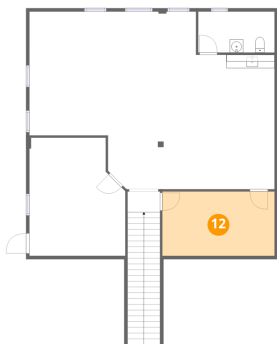

118 Monahan Street, Dunmore, Lackawanna County,
Pennsylvania, United States, 18512

12 Floor 2 - Room

Dimensions: 16'9" x 9'7"
Area: 161 sq. ft
Counted as living area: Yes

Heated: Yes
Finished: Yes
Enclosed: Yes
Contiguous: Yes
Permitted: Yes
Wet space: No
Addition: No
Conversion: No