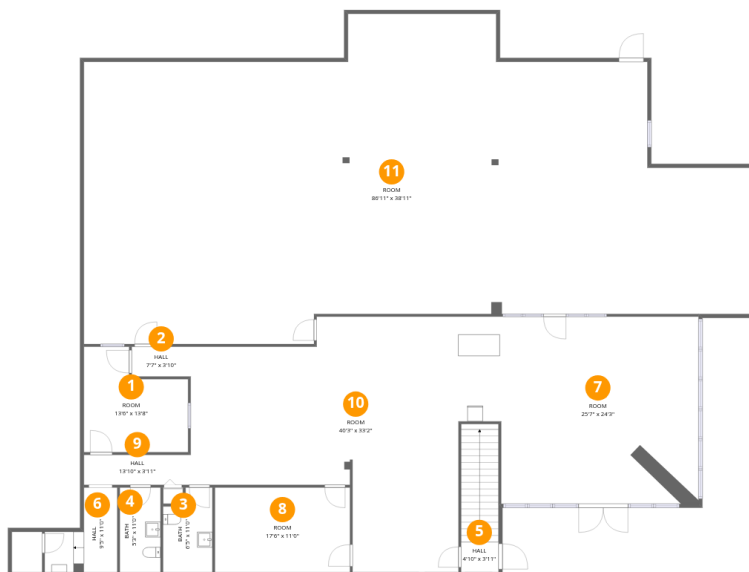

Home data report

118 Monahan Street, Dunmore, Lackawanna County, Pennsylvania, United States, 18512

Room dimensions

Floor 1

Total:5161sqft Excluded: 97sqft

#		Dimensions	sqft	Counted as living area
1	Room	13'6" x 13'8"	153 sq. ft	Yes
2	Hall	7'7" x 3'10"	30 sq. ft	Yes
3	Bath	6'5" x 11'0"	63 sq. ft	Yes
4	Bath	5'3" x 11'0"	58 sq. ft	Yes
5	Hall	4'10" x 3'11"	93 sq. ft	Yes
6	Hall	9'5" x 11'0"	74 sq. ft	No
7	Room	25'7" x 24'3"	621 sq. ft	Yes
8	Room	17'6" x 11'0"	192 sq. ft	Yes
9	Hall	13'10" x 3'11"	54 sq. ft	Yes
10	Room	40'3" x 33'2"	924 sq. ft	Yes
11	Room	86'11" x 38'11"	2887 sq. ft	Yes

Home data report

118 Monahan Street, Dunmore, Lackawanna County,
Pennsylvania, United States, 18512

Room dimensions

Floor 2

Total:1401sqft Excluded: 0sqft

#		Dimensions	sqft	Counted as living area
12	Room	16'9" x 9'7"	161 sq. ft	Yes
13	Hall	4'10" x 3'1"	111 sq. ft	Yes
14	Room	14'4" x 17'8"	234 sq. ft	Yes
15	Room	36'8" x 26'6"	798 sq. ft	Yes
16	Bath	11'5" x 6'2"	70 sq. ft	Yes

118 Monahan Street, Dunmore, Lackawanna County,
Pennsylvania, United States, 18512

1 Floor 1 - Room

Dimensions: 13'6" x 13'8"
Area: 153 sq. ft
Counted as living area: Yes

Heated: Yes
Finished: Yes
Enclosed: Yes
Contiguous: Yes
Permitted: Yes
Wet space: No
Addition: No
Conversion: No

Dimensions: 86'11" x 38'11"
Area: 2887 sq. ft
Counted as living area: Yes

Heated: Yes
Finished: Yes
Enclosed: Yes
Contiguous: Yes
Permitted: Yes
Wet space: No
Addition: No
Conversion: No

118 Monahan Street, Dunmore, Lackawanna County,
Pennsylvania, United States, 18512