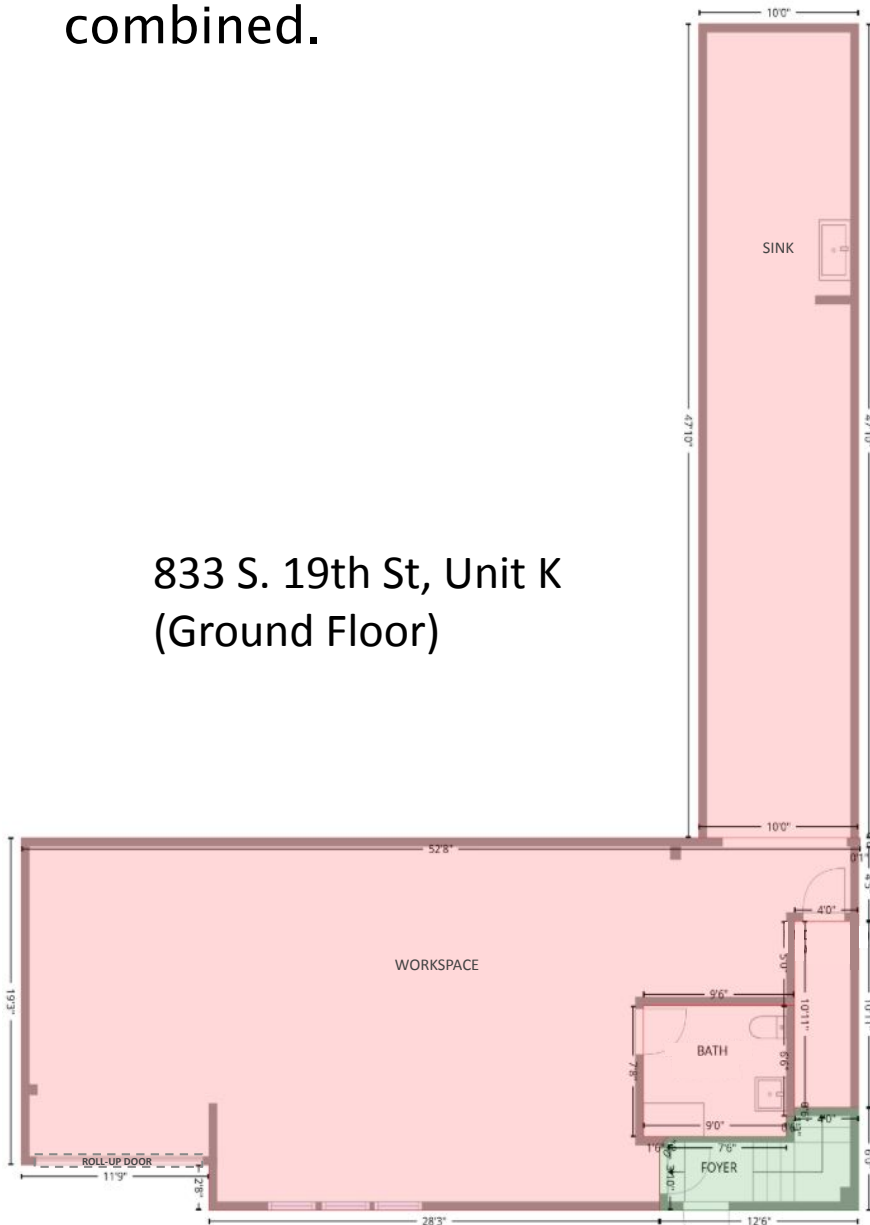

FOR LEASE workshop and creative space. Two floors available separately or combined.

833 S. 19th St, Unit K
(Ground Floor)