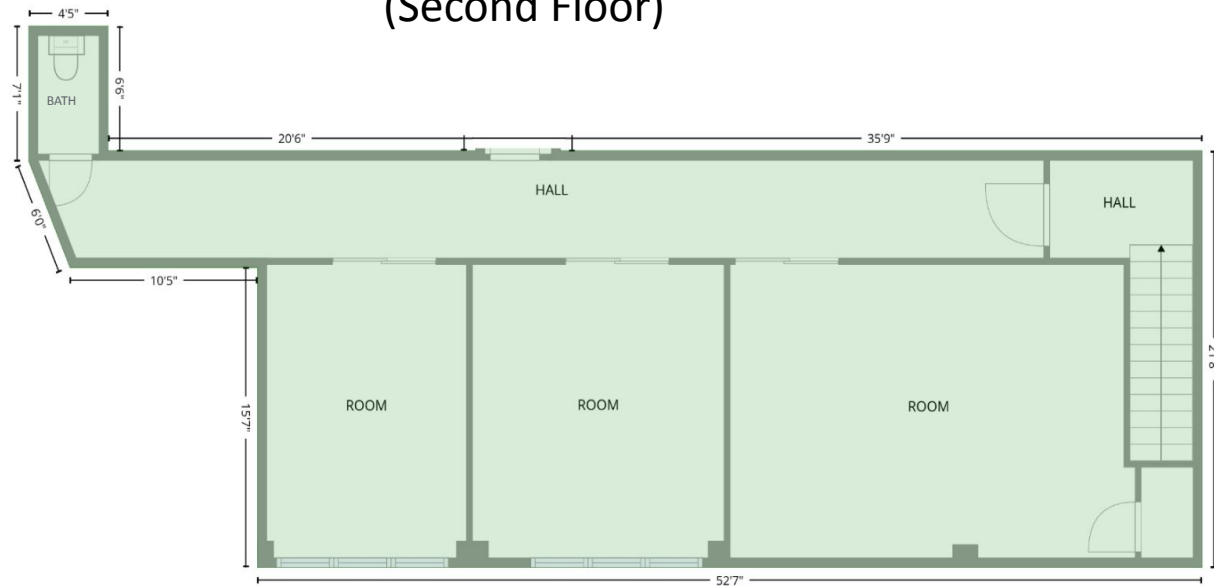

833 S. 19th St, Unit K
(Second Floor)

TOMMY GARABEDIAN-CONE, CCIM
510.499.1235
tommy@welcome-management.com
CA DRE 2034258

ROBERT LOEBL, CCIM
510.220.5516
rob@welcome-management.com
CA DRE 1973113

**WELCOME
MANAGEMENT
CORPORATION**