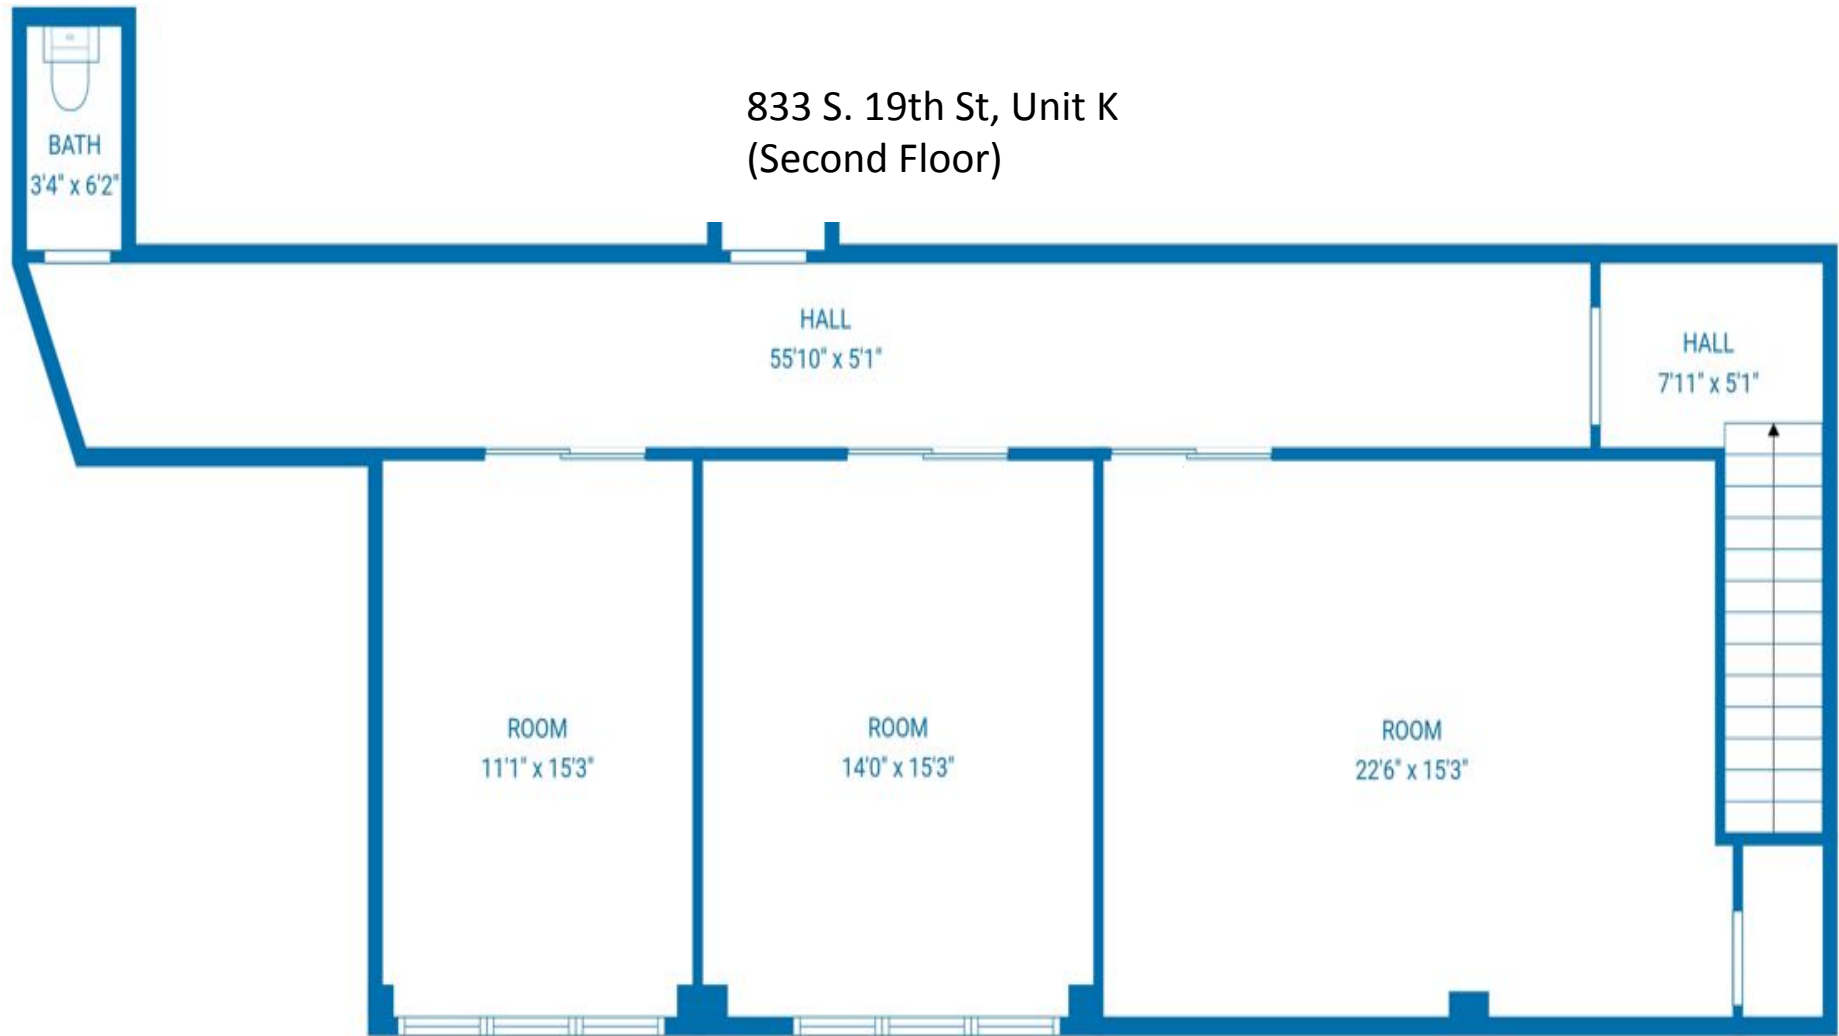

FOR LEASE

flex light industrial, workshop, studio, creative/office space

| | |
|-----------------------|--|
| Unit Address | 833 S. 19th Street, Unit K, Richmond, CA |
| Unit Size | ±1,400 RSF on ground floor, ±1,100 RSF second floor office |
| Asking Rent | \$1.80/RSF per month |
| Power | 3-phase, 80-amp panel |
| Access | One grade-level roll-up door plus one walk-through door. |
| Features | Sink, floor drain, skylight, windowline |
| Ceiling Height | ±9' in most areas with clear height of ±8' at roll door |
| Sprinklers | Fully sprinklered throughout |
| Restrooms | One renovated bathroom on the ground floor, plus one bathroom upstairs |

ROBERT LOEBL, CCIM
510.220.5516
rob@welcome-management.com
CA DRE 1973113

**WELCOME
MANAGEMENT
CORPORATION**

PROPERTY PHOTOS

(Ground Floor)

WELCOME
MANAGEMENT
CORPORATION

PROPERTY PHOTOS

(Ground Floor)

FOR LEASE workshop and creative space.
Two floors available separately or combined.