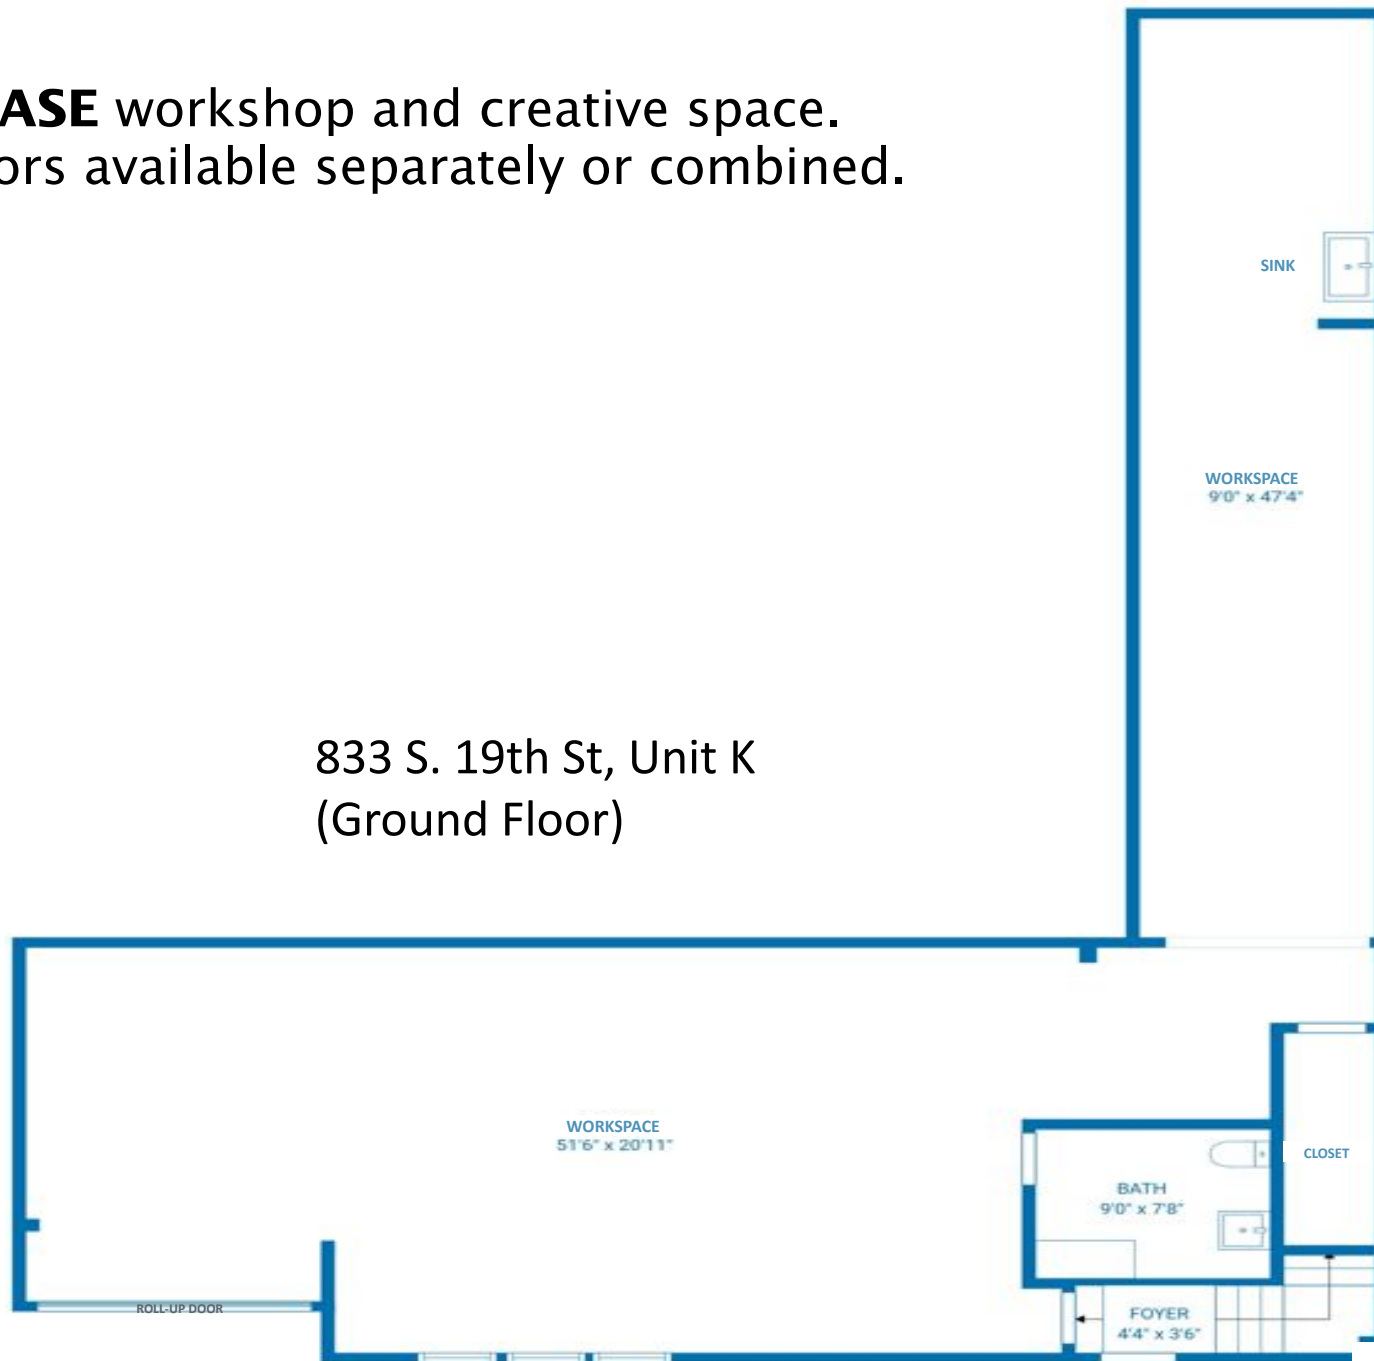

FOR LEASE

flex light industrial, workshop, studio, creative/office space

| | |
|-----------------------|--|
| Unit Address | 833 S. 19th Street, Unit K, Richmond, CA |
| Unit Size | ±1,400 RSF on ground floor, ±1,100 RSF second floor office |
| Asking Rent | \$1.80/RSF per month |
| Power | 3-phase, 80-amp panel |
| Access | One grade-level roll-up door plus one walk-through door. |
| Features | Sink, floor drain, skylight, windowline |
| Ceiling Height | ±9' in most areas with clear height of ±8' at roll door |
| Sprinklers | Fully sprinklered throughout |
| Restrooms | One renovated bathroom on the ground floor, plus one bathroom upstairs |

**WELCOME
MANAGEMENT
CORPORATION**

FOR LEASE workshop and creative space.
Two floors available separately or combined.

833 S. 19th St, Unit K
(Ground Floor)

TOMMY GARABEDIAN-CONE, CCIM
510.499.1235
tommy@welcome-management.com
CA DRE 2034258

ROBERT LOEBL, CCIM
510.220.5516
rob@welcome-management.com
CA DRE 1973113

**WELCOME
MANAGEMENT
CORPORATION**

PROPERTY PHOTOS

(Ground Floor)

WELCOME
MANAGEMENT
CORPORATION

PROPERTY PHOTOS

(Ground Floor)

FOR LEASE workshop and creative space.
Two floors available separately or combined.