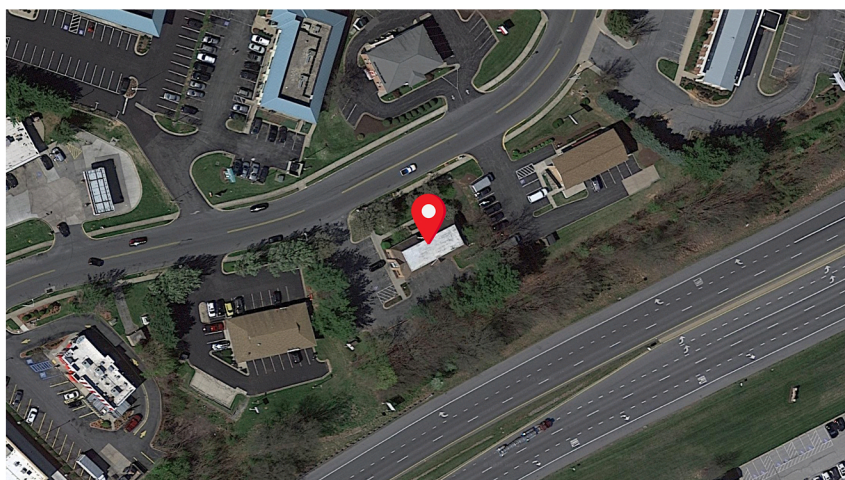

for  
Lease

**1517 RIDGESIDE DR #E, MOUNT AIRY, MD 21771**

**COMMERCIAL**

**\$385.00**

**150 SQ FT**

**Single user office space available on the top floor of a busy dental practice. The idea space for an office away from home or for a start up. This unit is also available for the 500sf dental practice as an office or for storage.**