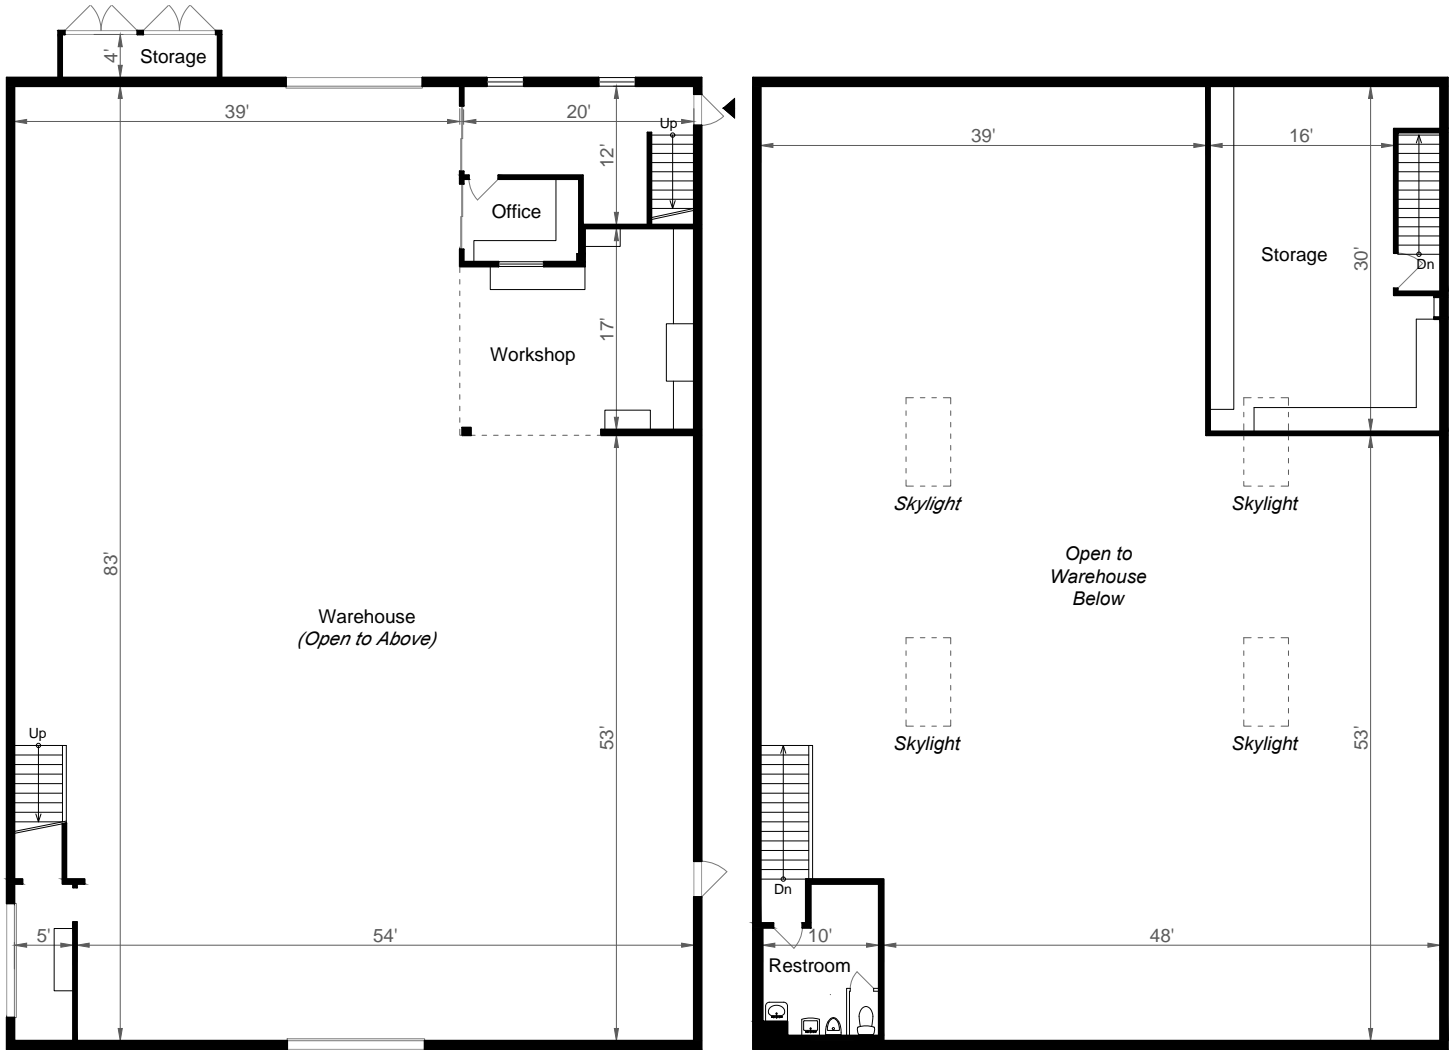

Estimated Total Square Footage: 6,020 SQ FT

Calculated from outside face of exterior walls and center line of demising walls.

First Floor: 5,145 SQ FT

Second Floor: 875 SQ FT

FIRST FLOOR
5,145 SQ FT

SECOND FLOOR
875 SQ FT