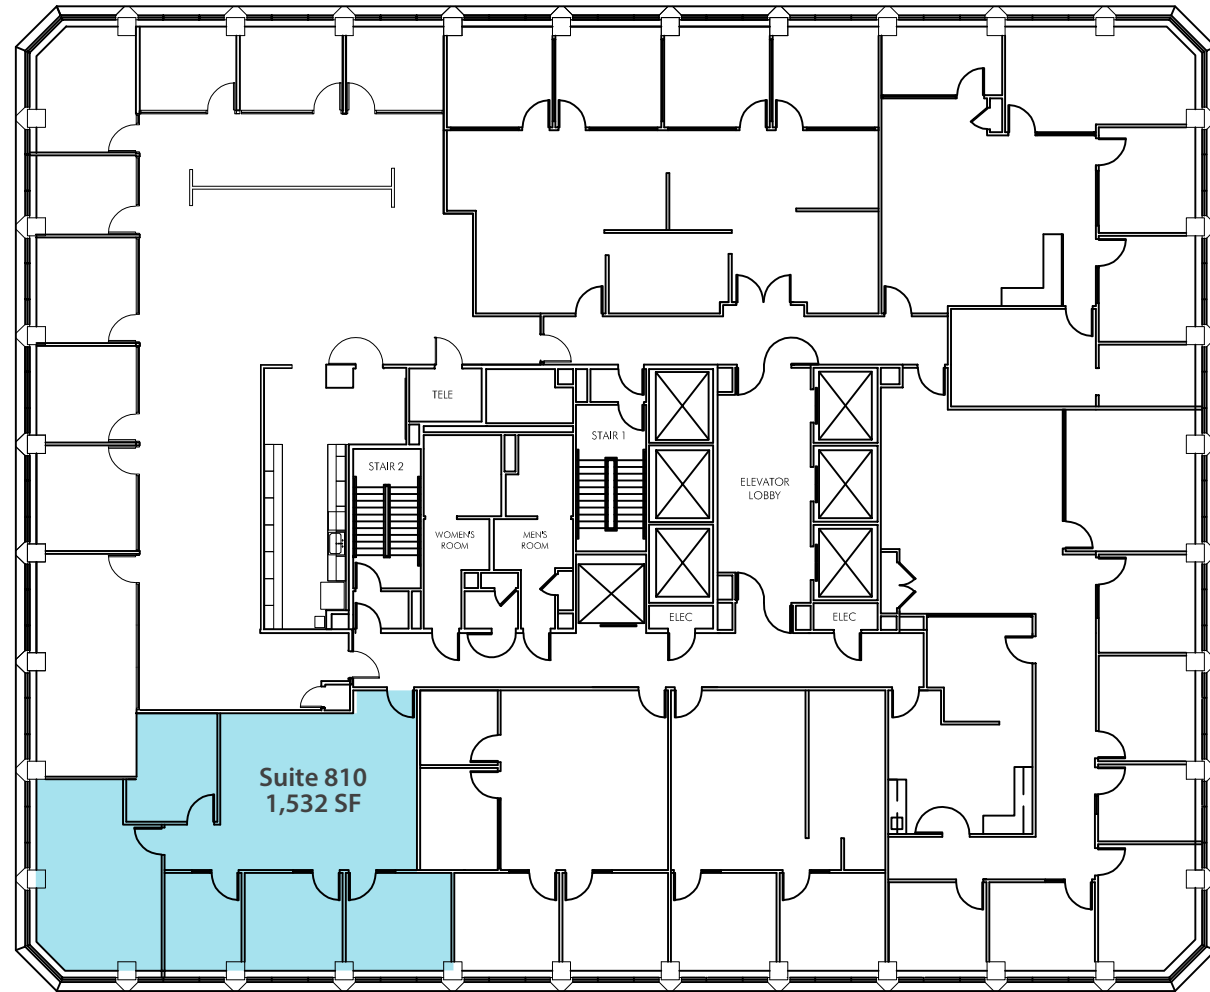

SUITE 810 - 1,532 RSF

- Corner suite
- Small conference room
- 3 offices
- 1 internal room
- Available now

MONTGOMERY STREET

CLAY STREET

Kelly Glass
415.322.5062
kelly.glass@avisonyoung.com
RE Lic #01335179