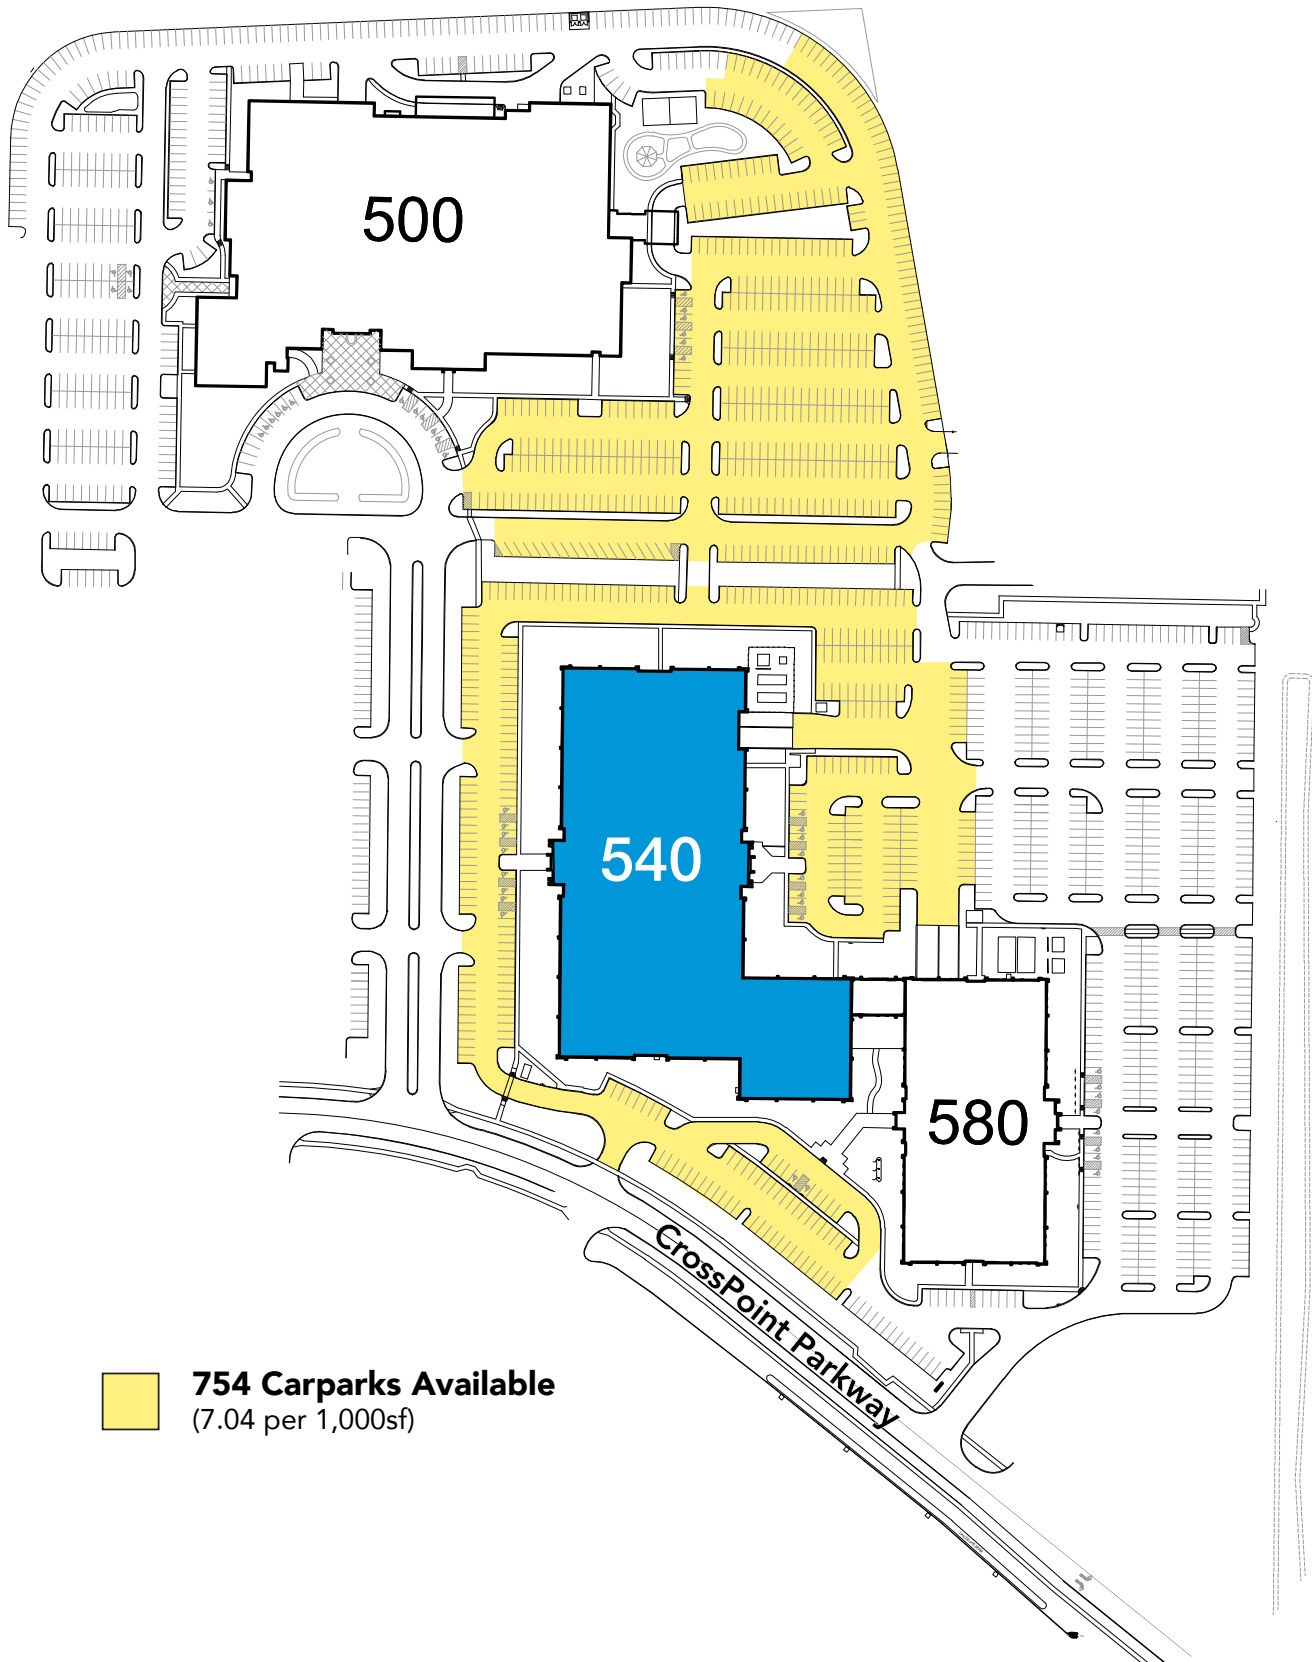

Uniland

540 CrossPoint Business Park

Parking Areas | Amherst, NY

 **754 Carparks Available**
(7.04 per 1,000sf)