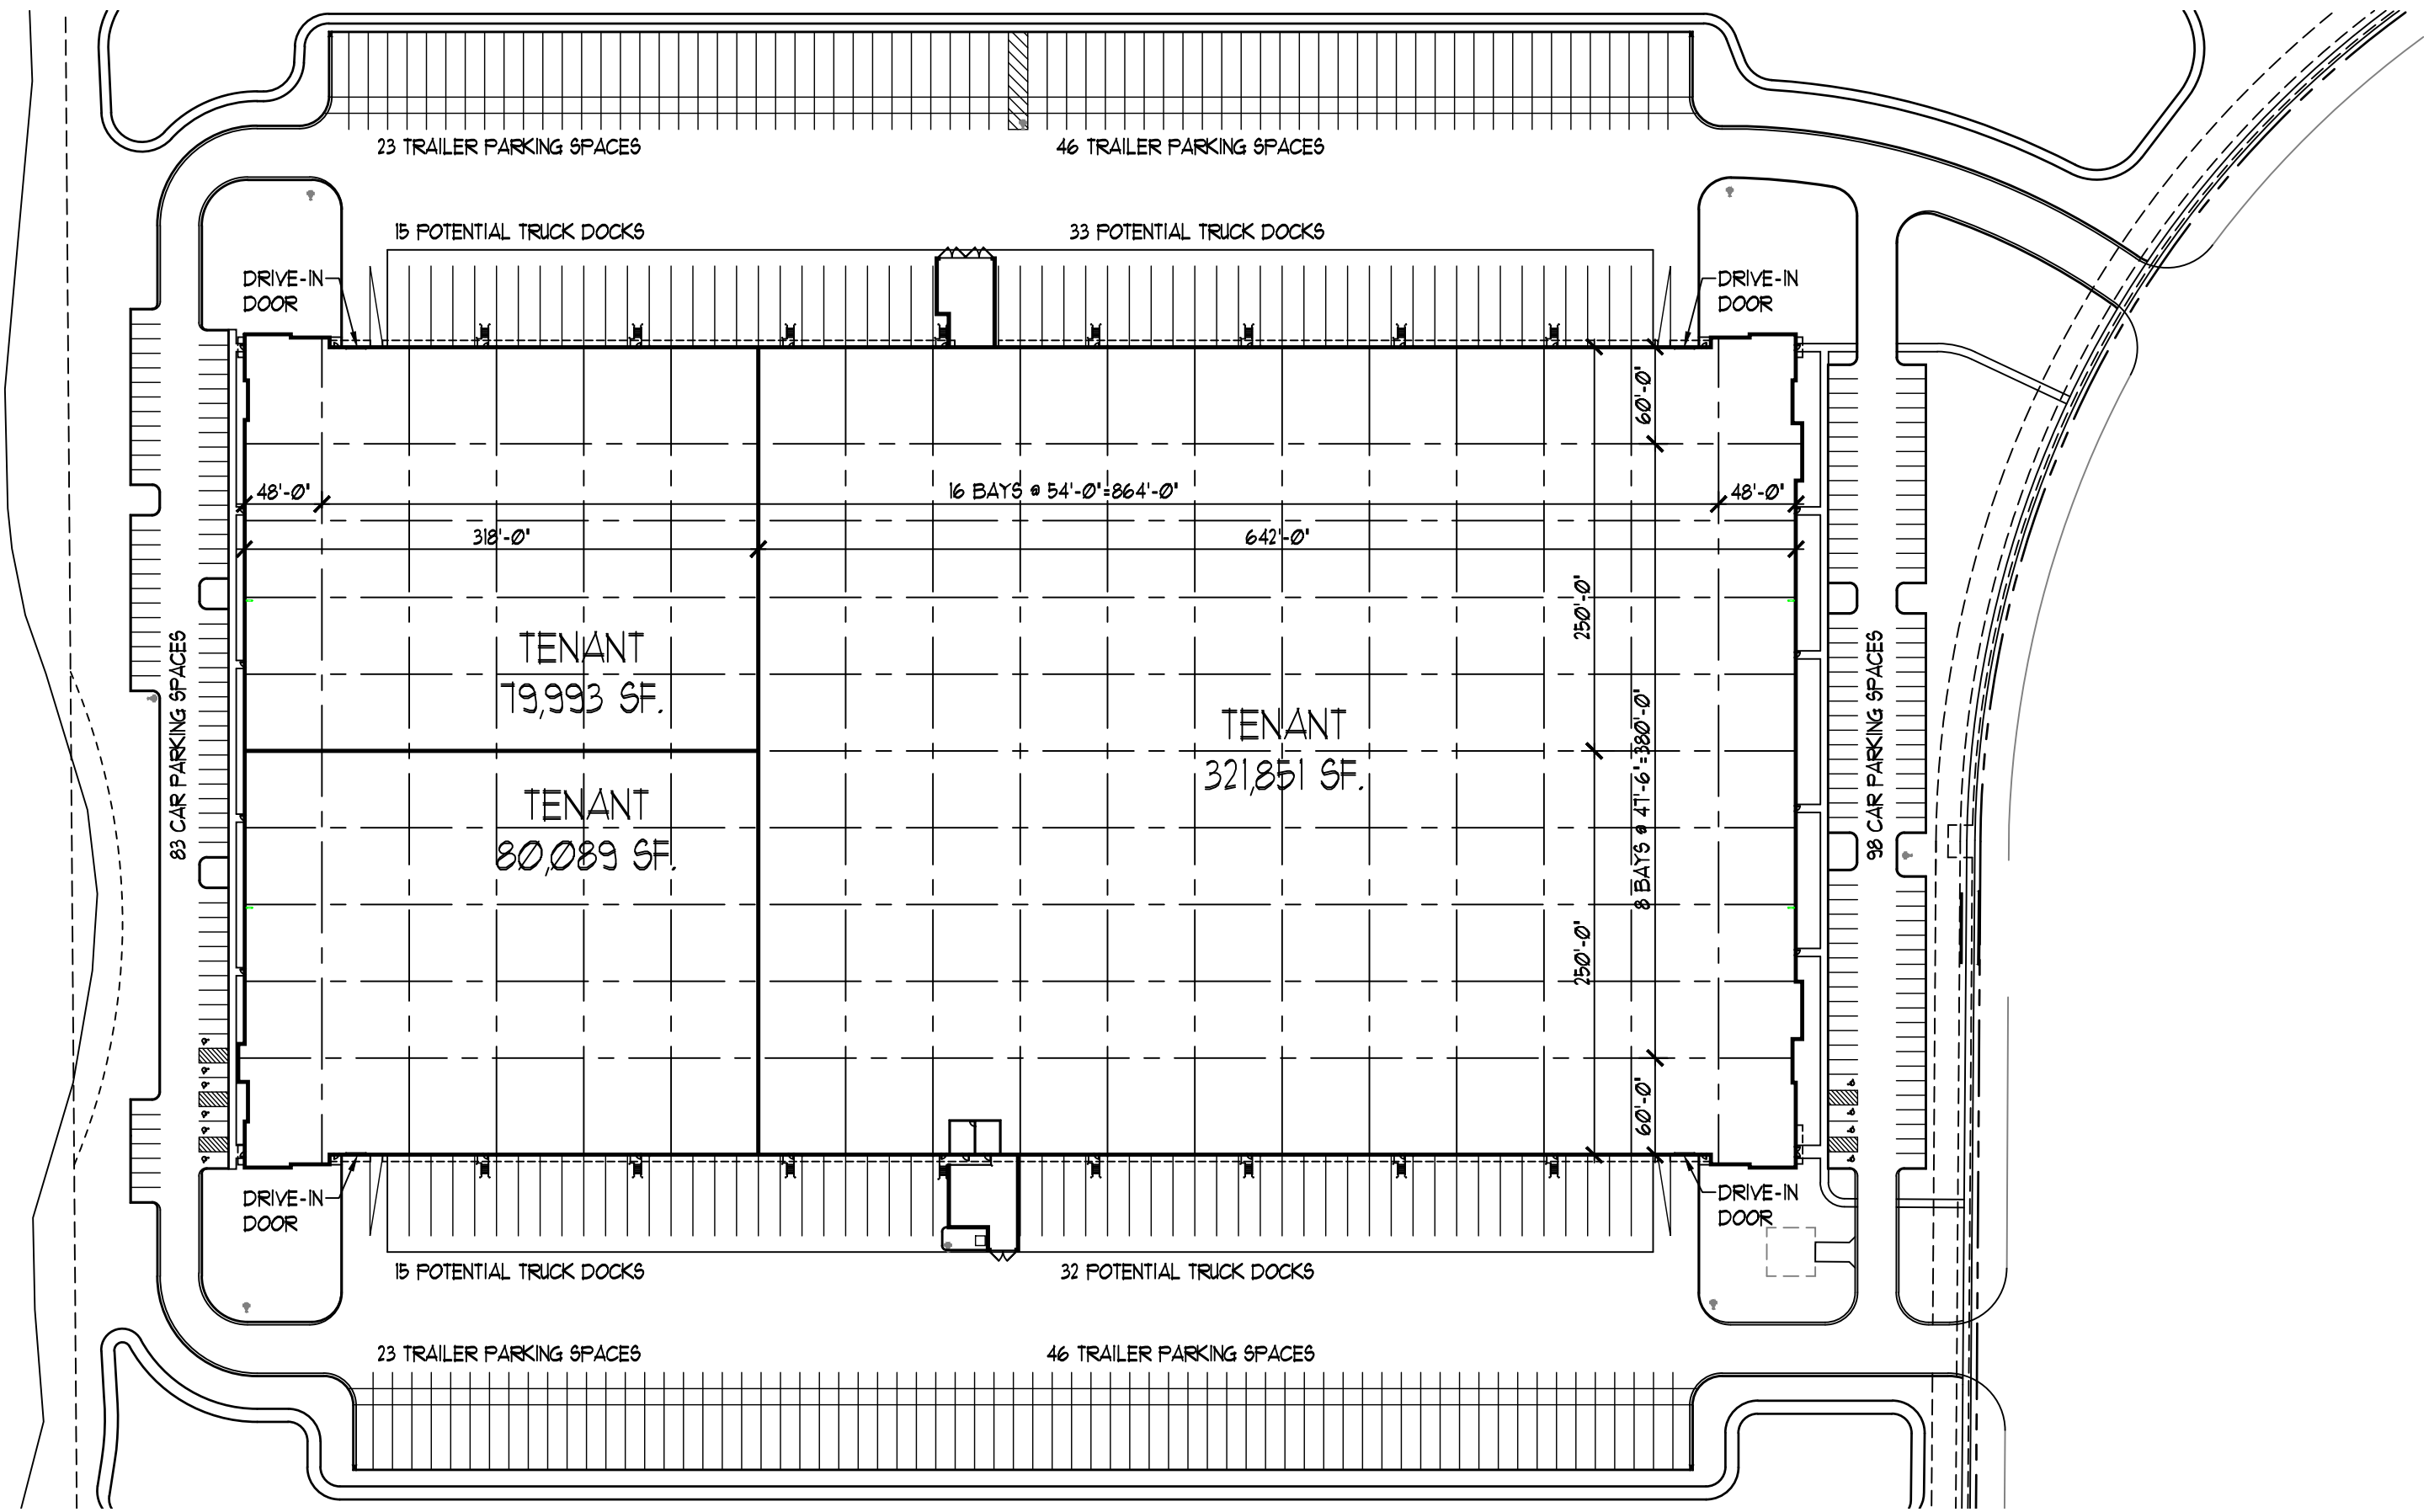

HIGHLAND COMMERCE CENTER - 481,933 SF

16500 Oriole Road, Fort Myers, FL

Site Plan
1" = 100'-0"
12.08.23

Partners in Design
ARCHITECTS

262.652.2800
Kenosha, WI

847.940.0300
Riverwoods, IL

HIGHLAND COMMERCE CENTER - 481,933 SF

16500 Oriole Road, Fort Myers, FL

Site Plan
1" = 100'-0"
12.08.23

Partners in Design
ARCHITECTS

HIGHLAND COMMERCE CENTER - 481,933 SF

16500 Oriole Road, Fort Myers, FL

Site Plan
1" = 100'-0"
12.08.23

Partners in Design
ARCHITECTS