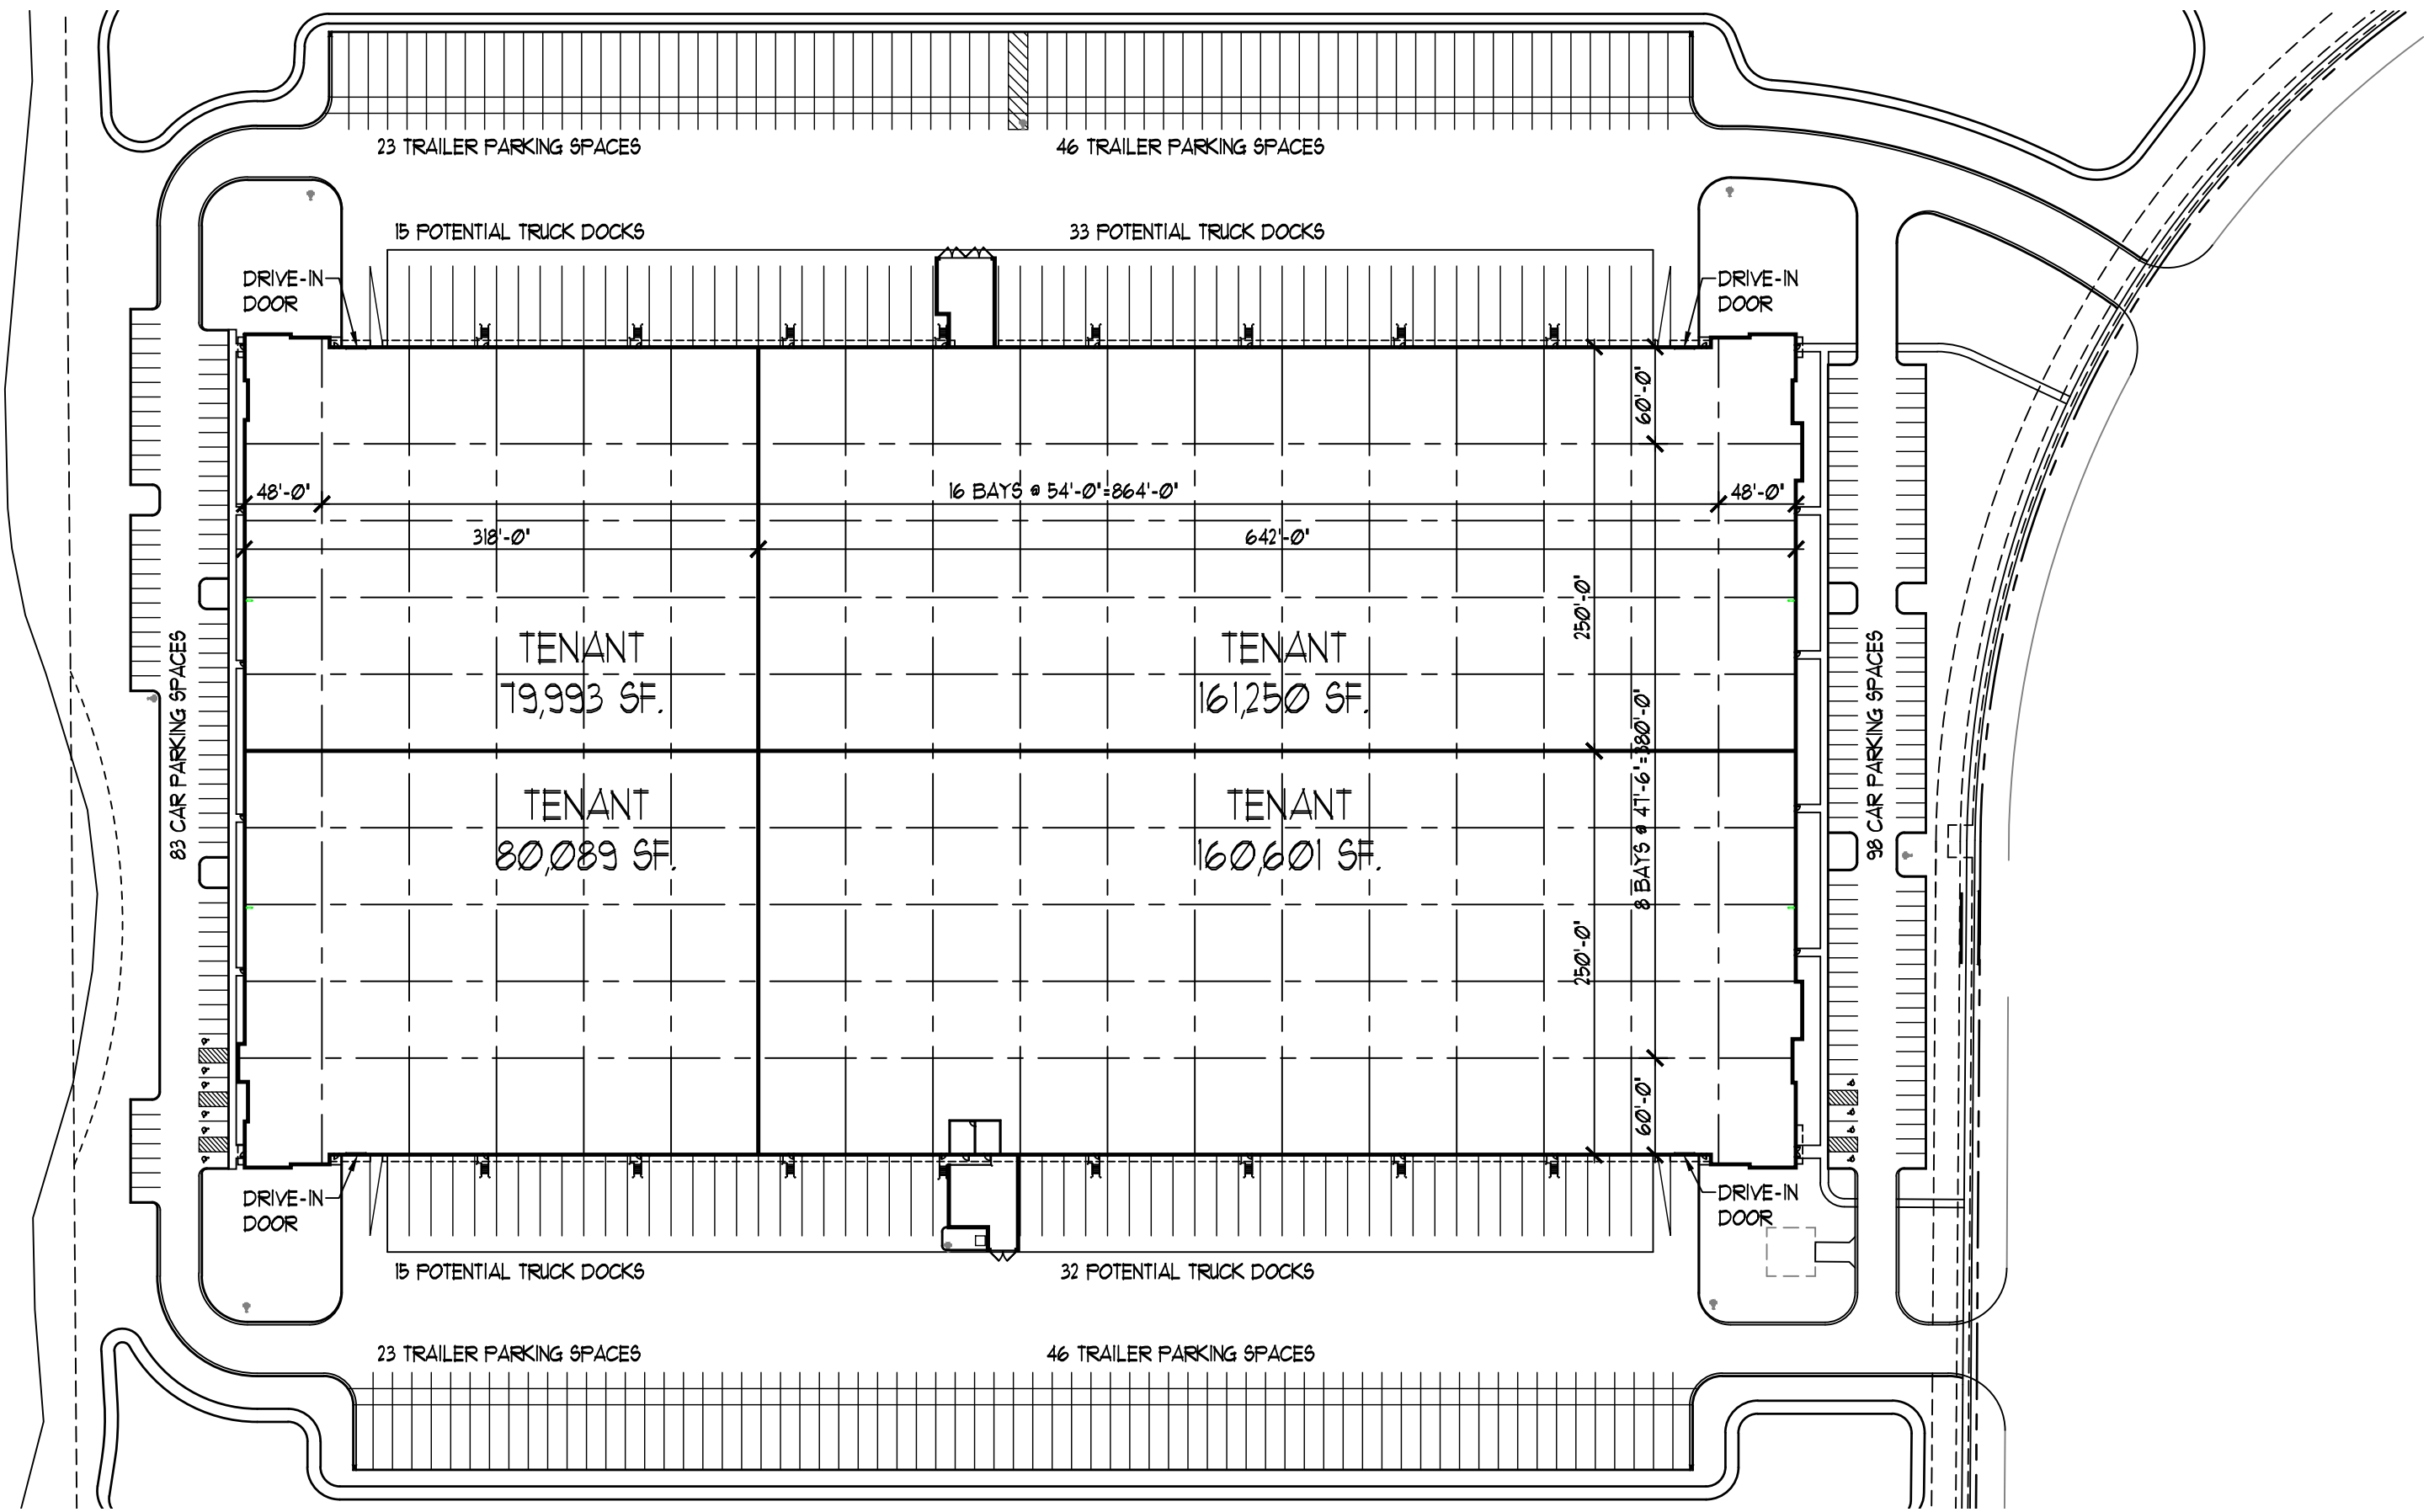

HIGHLAND COMMERCE CENTER - 481,933 SF

16500 Oriole Road, Fort Myers, FL

Site Plan
1" = 100'-0"
12.08.23

Partners in Design
ARCHITECTS