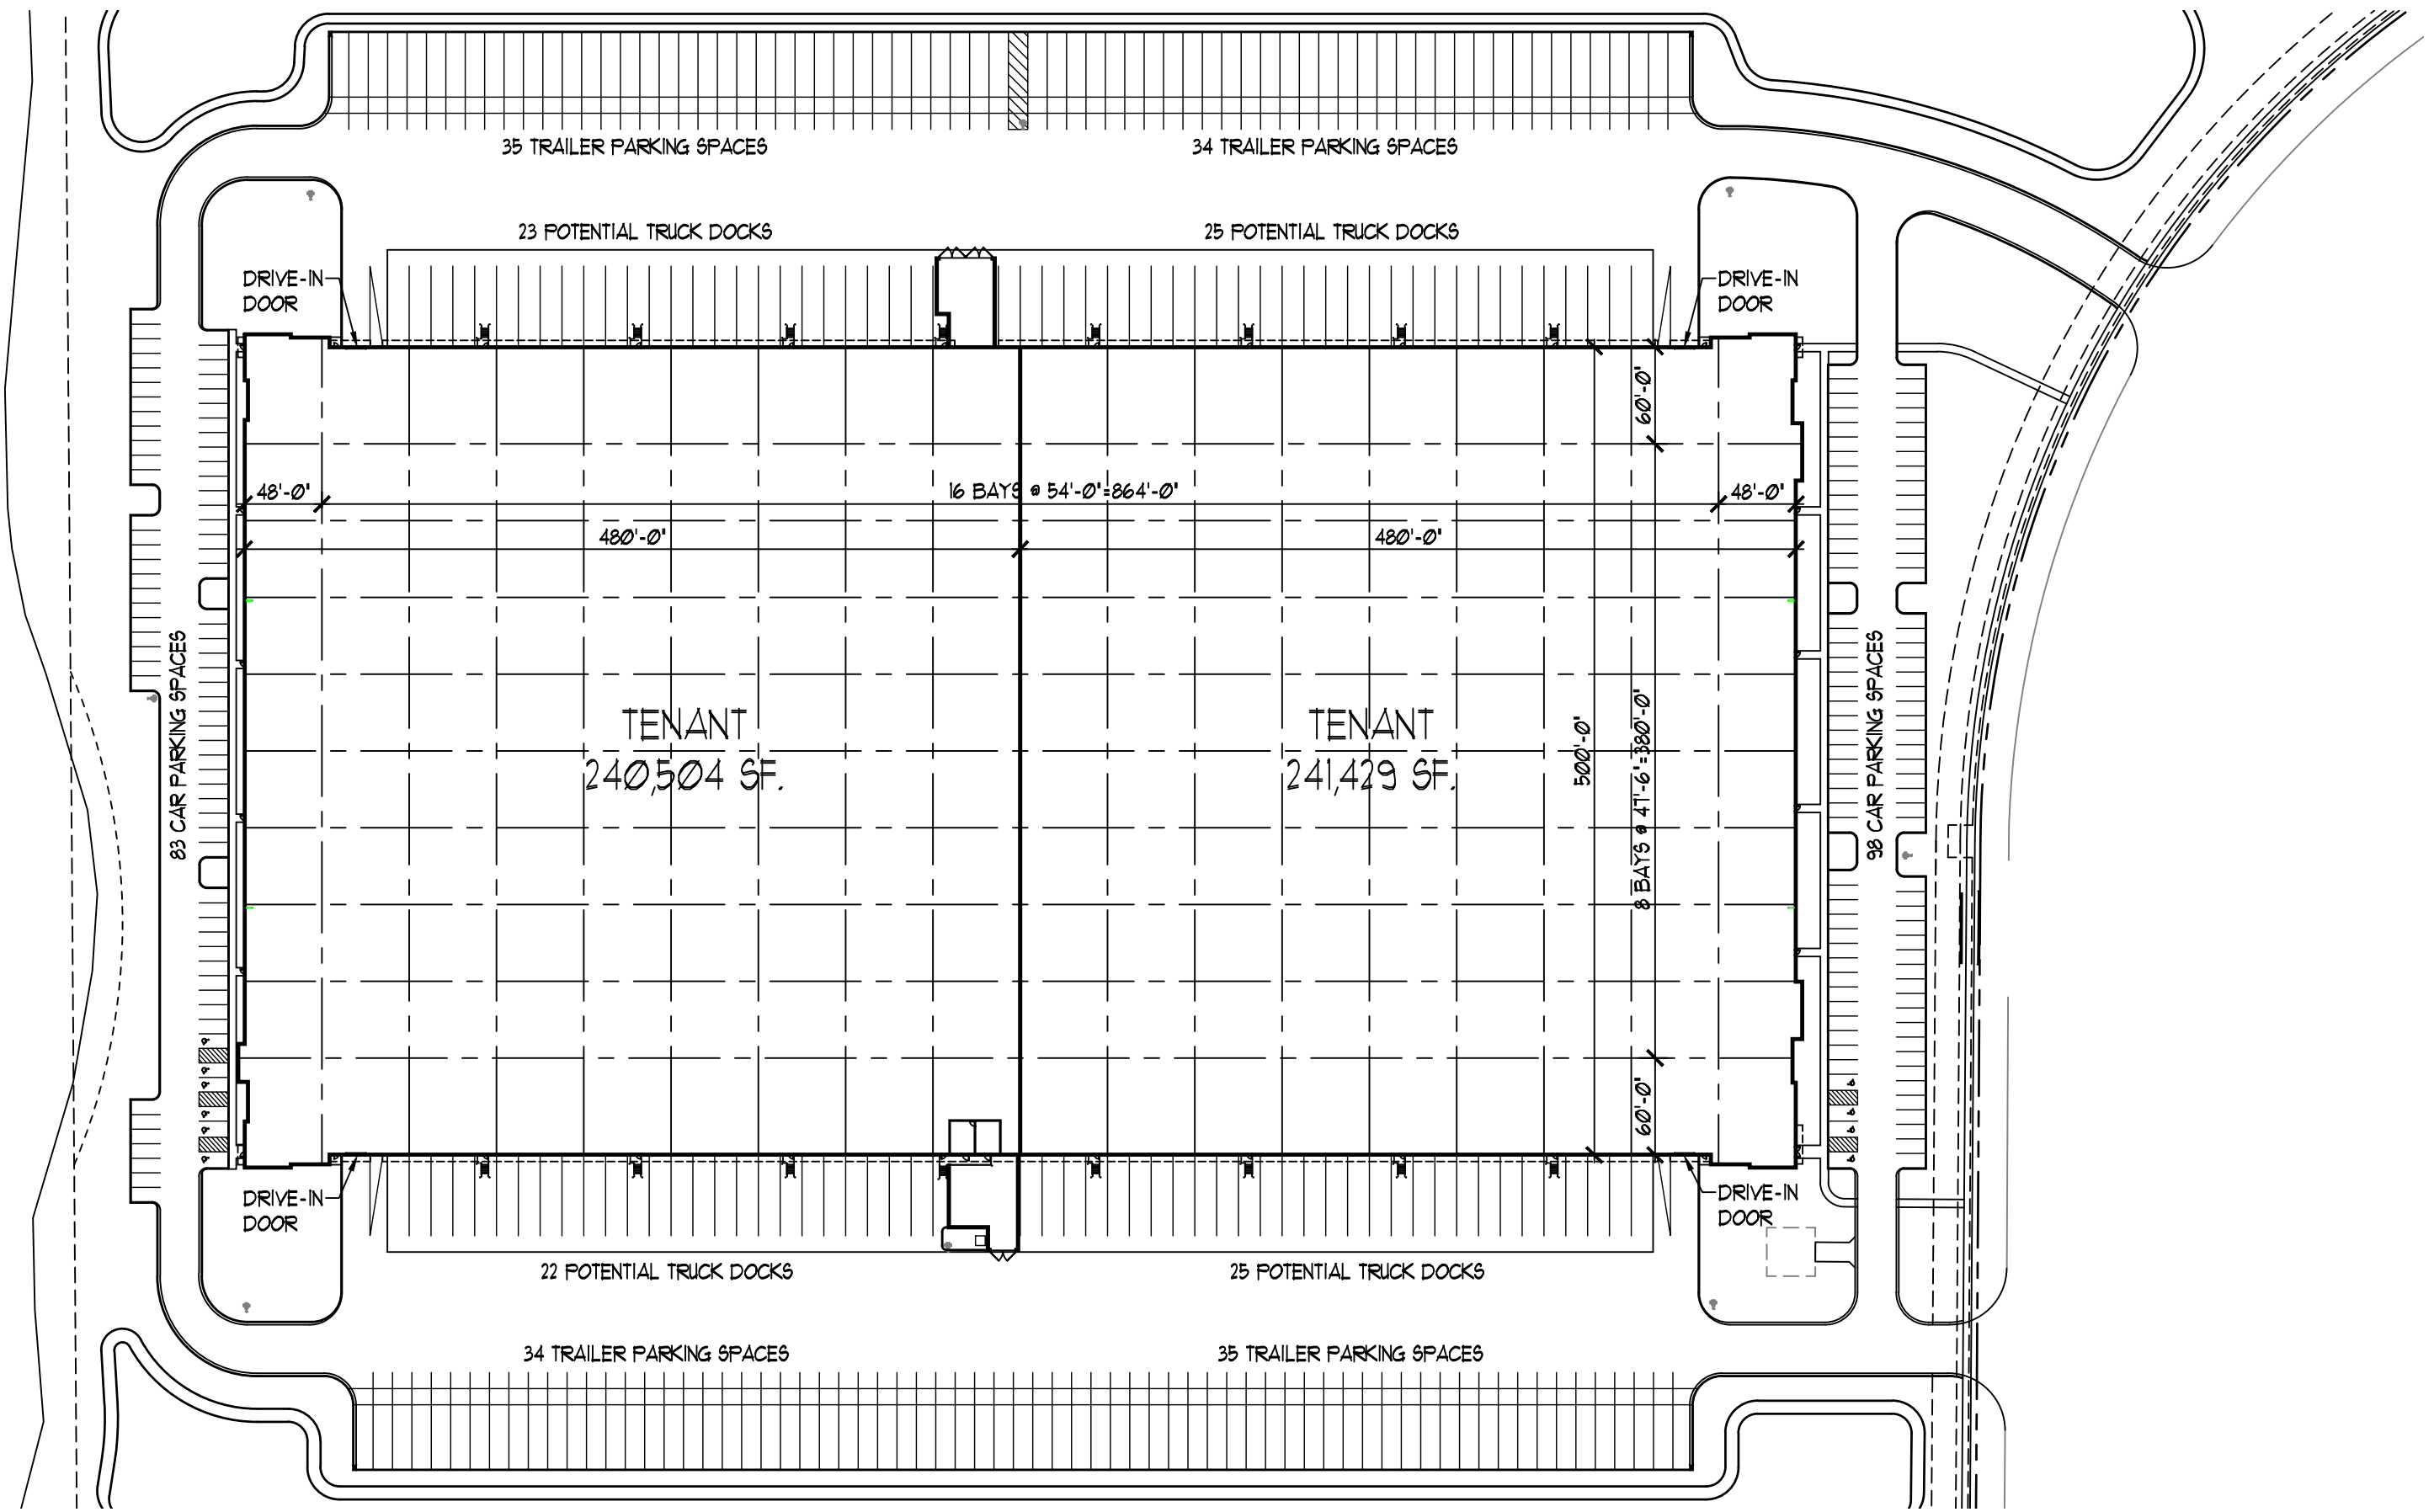

HIGHLAND COMMERCE CENTER - 481,933 SF

16500 Oriole Road, Fort Myers, FL

Site Plan
1" = 100'-0"
12.08.23

Partners in Design
ARCHITECTS

262.652.2800
Kenosha, WI

847.940.0300
Riverwoods, IL

HIGHLAND COMMERCE CENTER - 481,933 SF

16500 Oriole Road, Fort Myers, FL

Site Plan
1" = 100'-0"
12.08.23

Partners in Design
ARCHITECTS

HIGHLAND COMMERCE CENTER - 481,933 SF

16500 Oriole Road, Fort Myers, FL

Site Plan
1" = 100'-0"
12.08.23

Partners in Design
ARCHITECTS