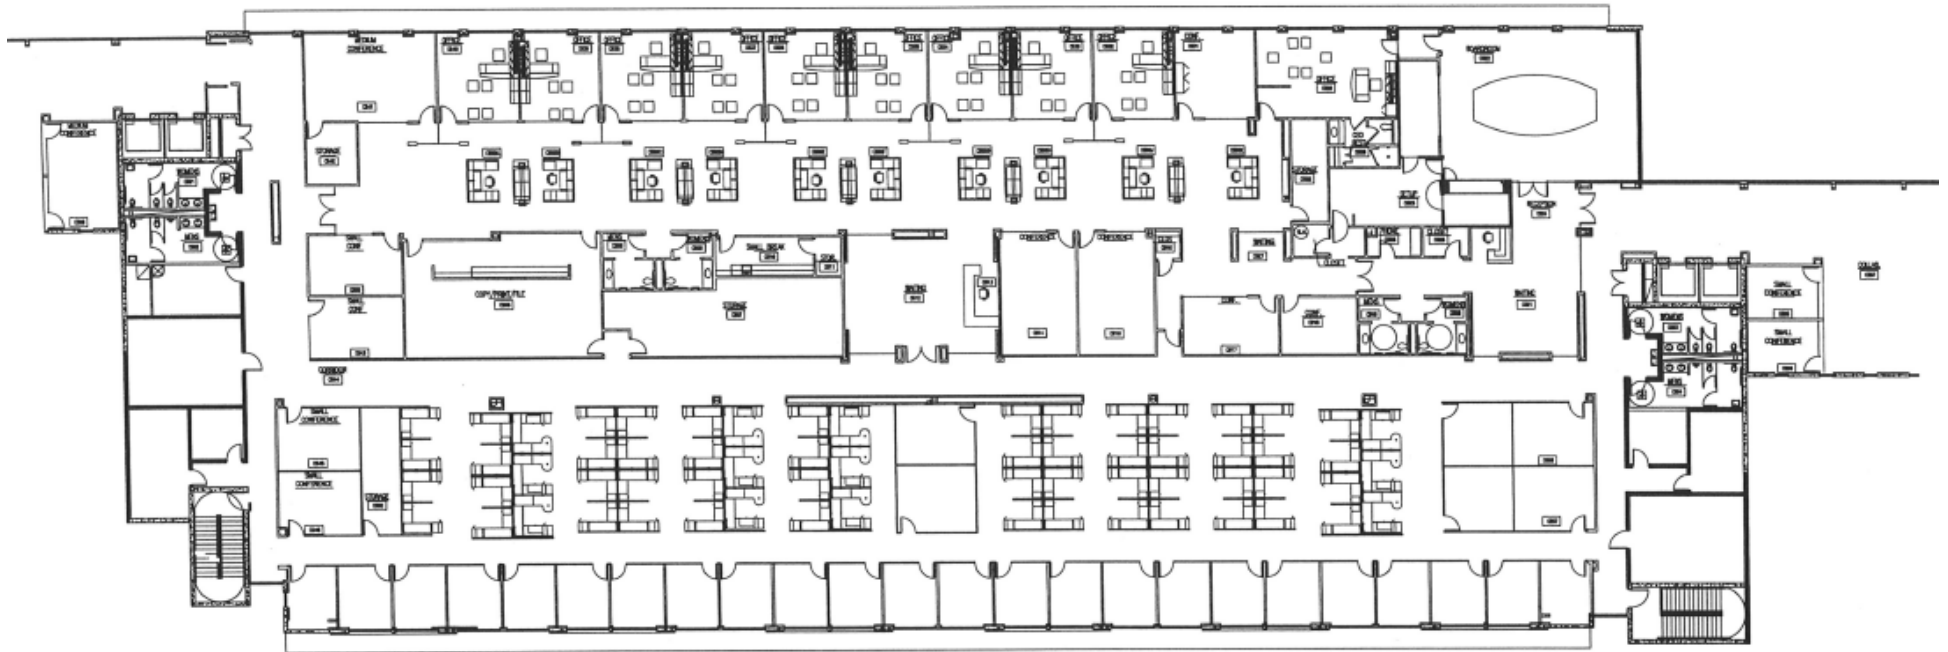

# OFFICES AT THE ECLIPSE

BOCA RATON, FLORIDA

Floor 5  
41,418 SF