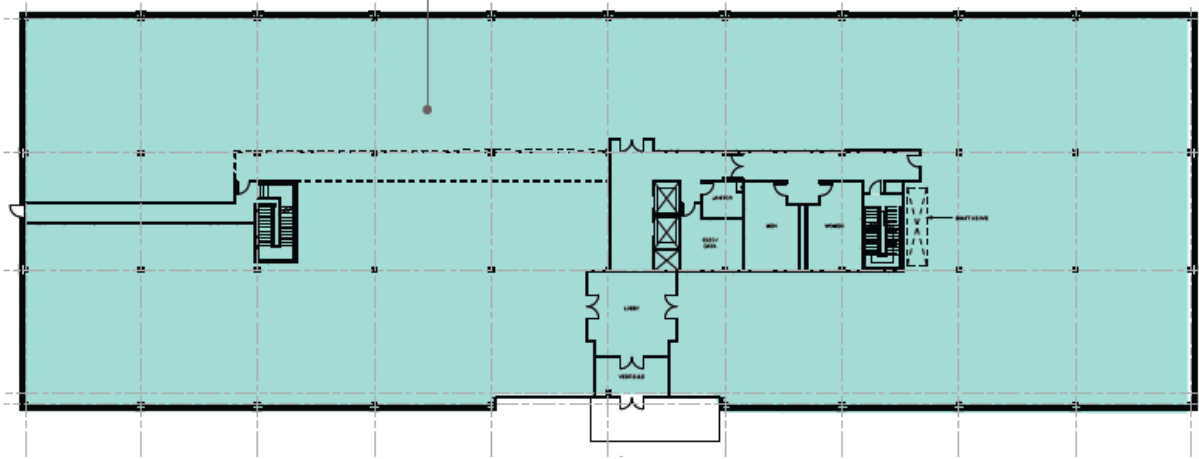

CHESTERBROOK

1250 MORRIS DR

First Floor Availabilities

SUITE 100
30,000 SF

CAMPUS KEY

JLL | Jones Lang LaSalle Brokerage, Inc.
550 Swedesford Road, Suite 260
Wayne, PA 19087

Doug Newbert
610.249.2273
doug.newbert@jll.com