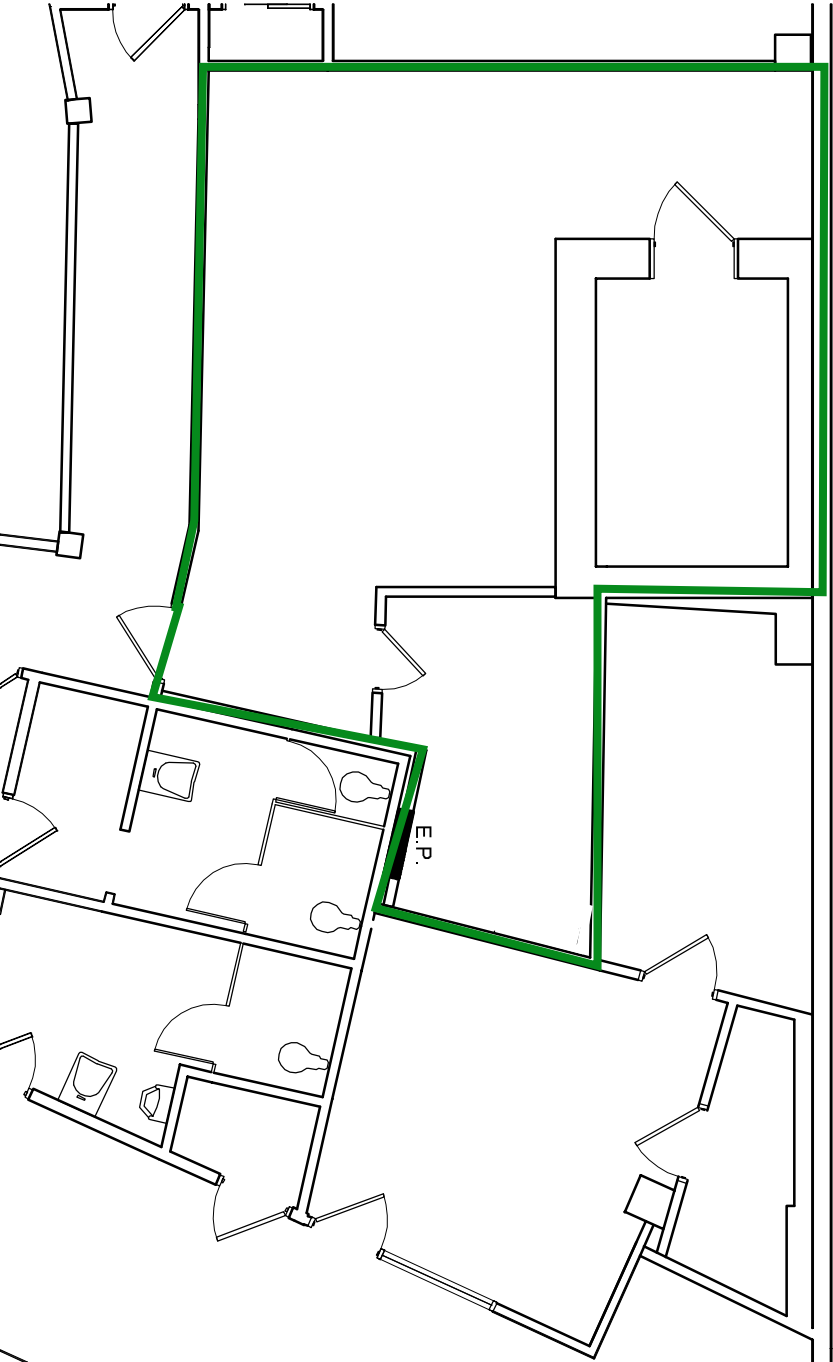

100 West Main Street: 1st Floor

Lansdale, PA
09/2012

FLOOR PLAN: SUITE 100/111

SCALE: 1/8" = 1'-0"