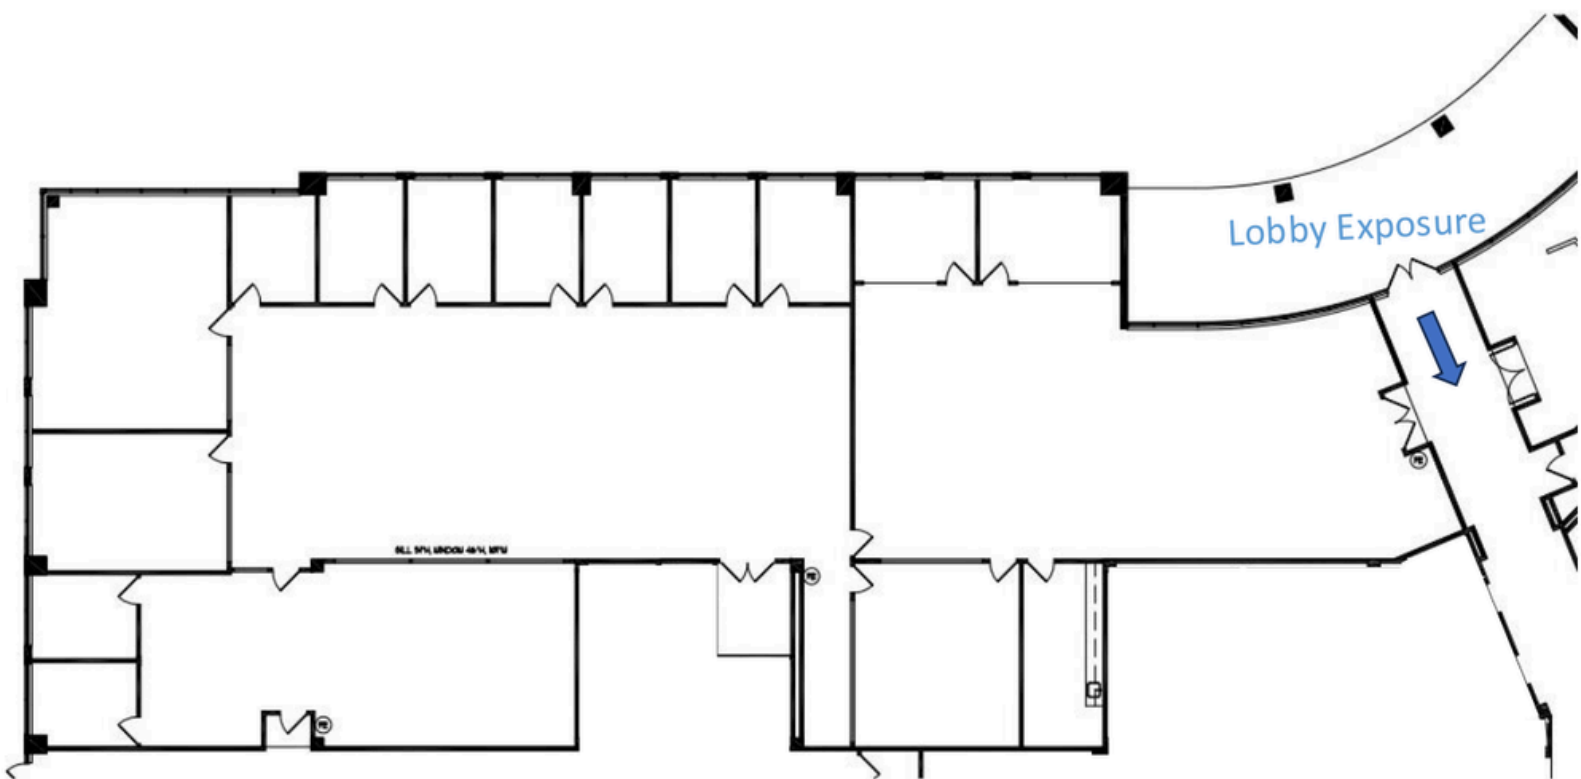

Sunset Plaza

113621 NW 12th Street
Sunrise, FL 33323

Suite 130 | 9,922 SF

For more information please contact:

Brady Titcomb
Executive Vice President
brady.titcomb@jll.com
+1 954 653 3222

Kevin McCarthy
Senior Managing Director
kevin.mccarthy@jll.com
+1 561 292 2668