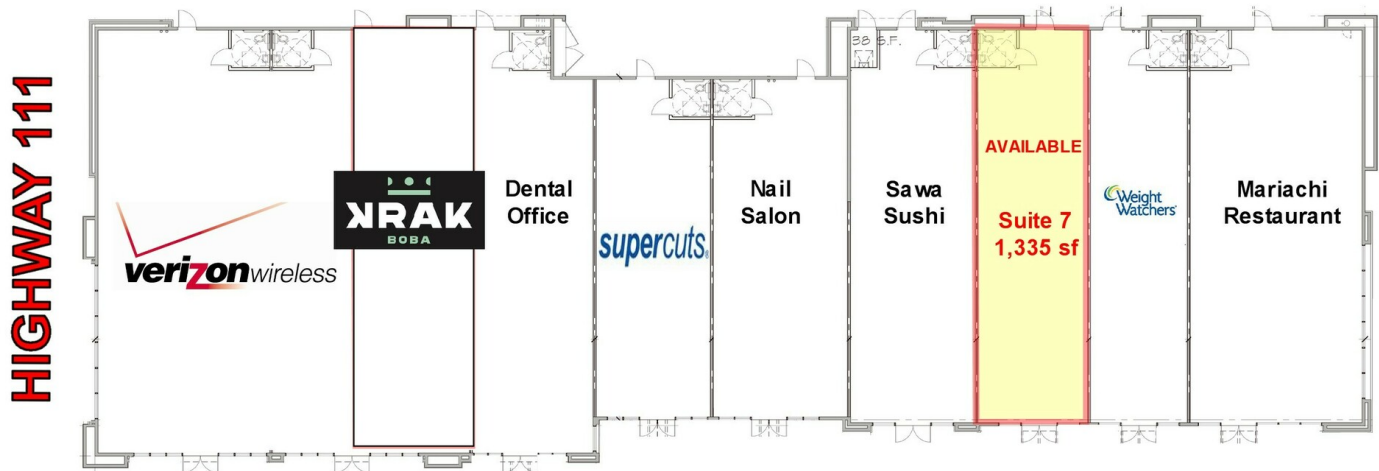

ADAMS STREET

Curtis Barlow
760.899.7700
CALDRE #01380247
cbarlow@cbclyle.net