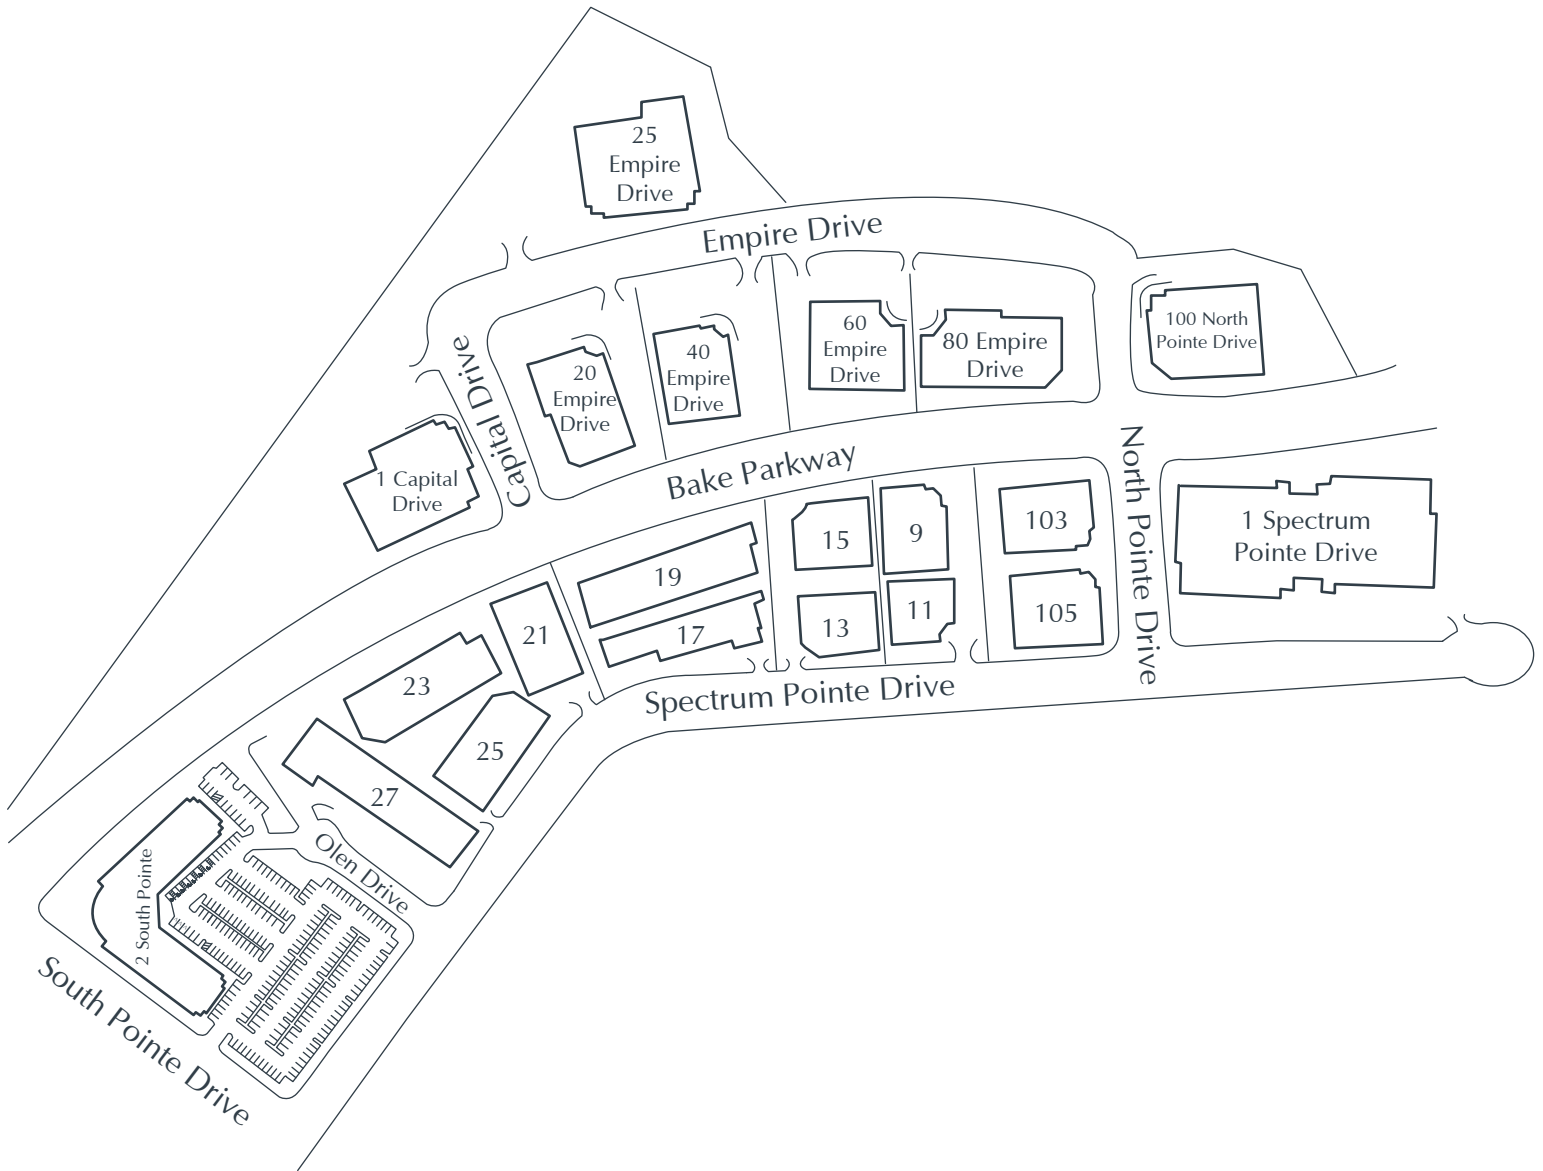

# SPECTRUM POINTE

Lake Forest, CA

Created by Olen Commercial Realty Corp., 2022. Information is not to be published or copied without written approval. Square footage and floor plans are estimates and should be separately verified. All rates, terms, floor plans, and building facts are subject to change without notice.