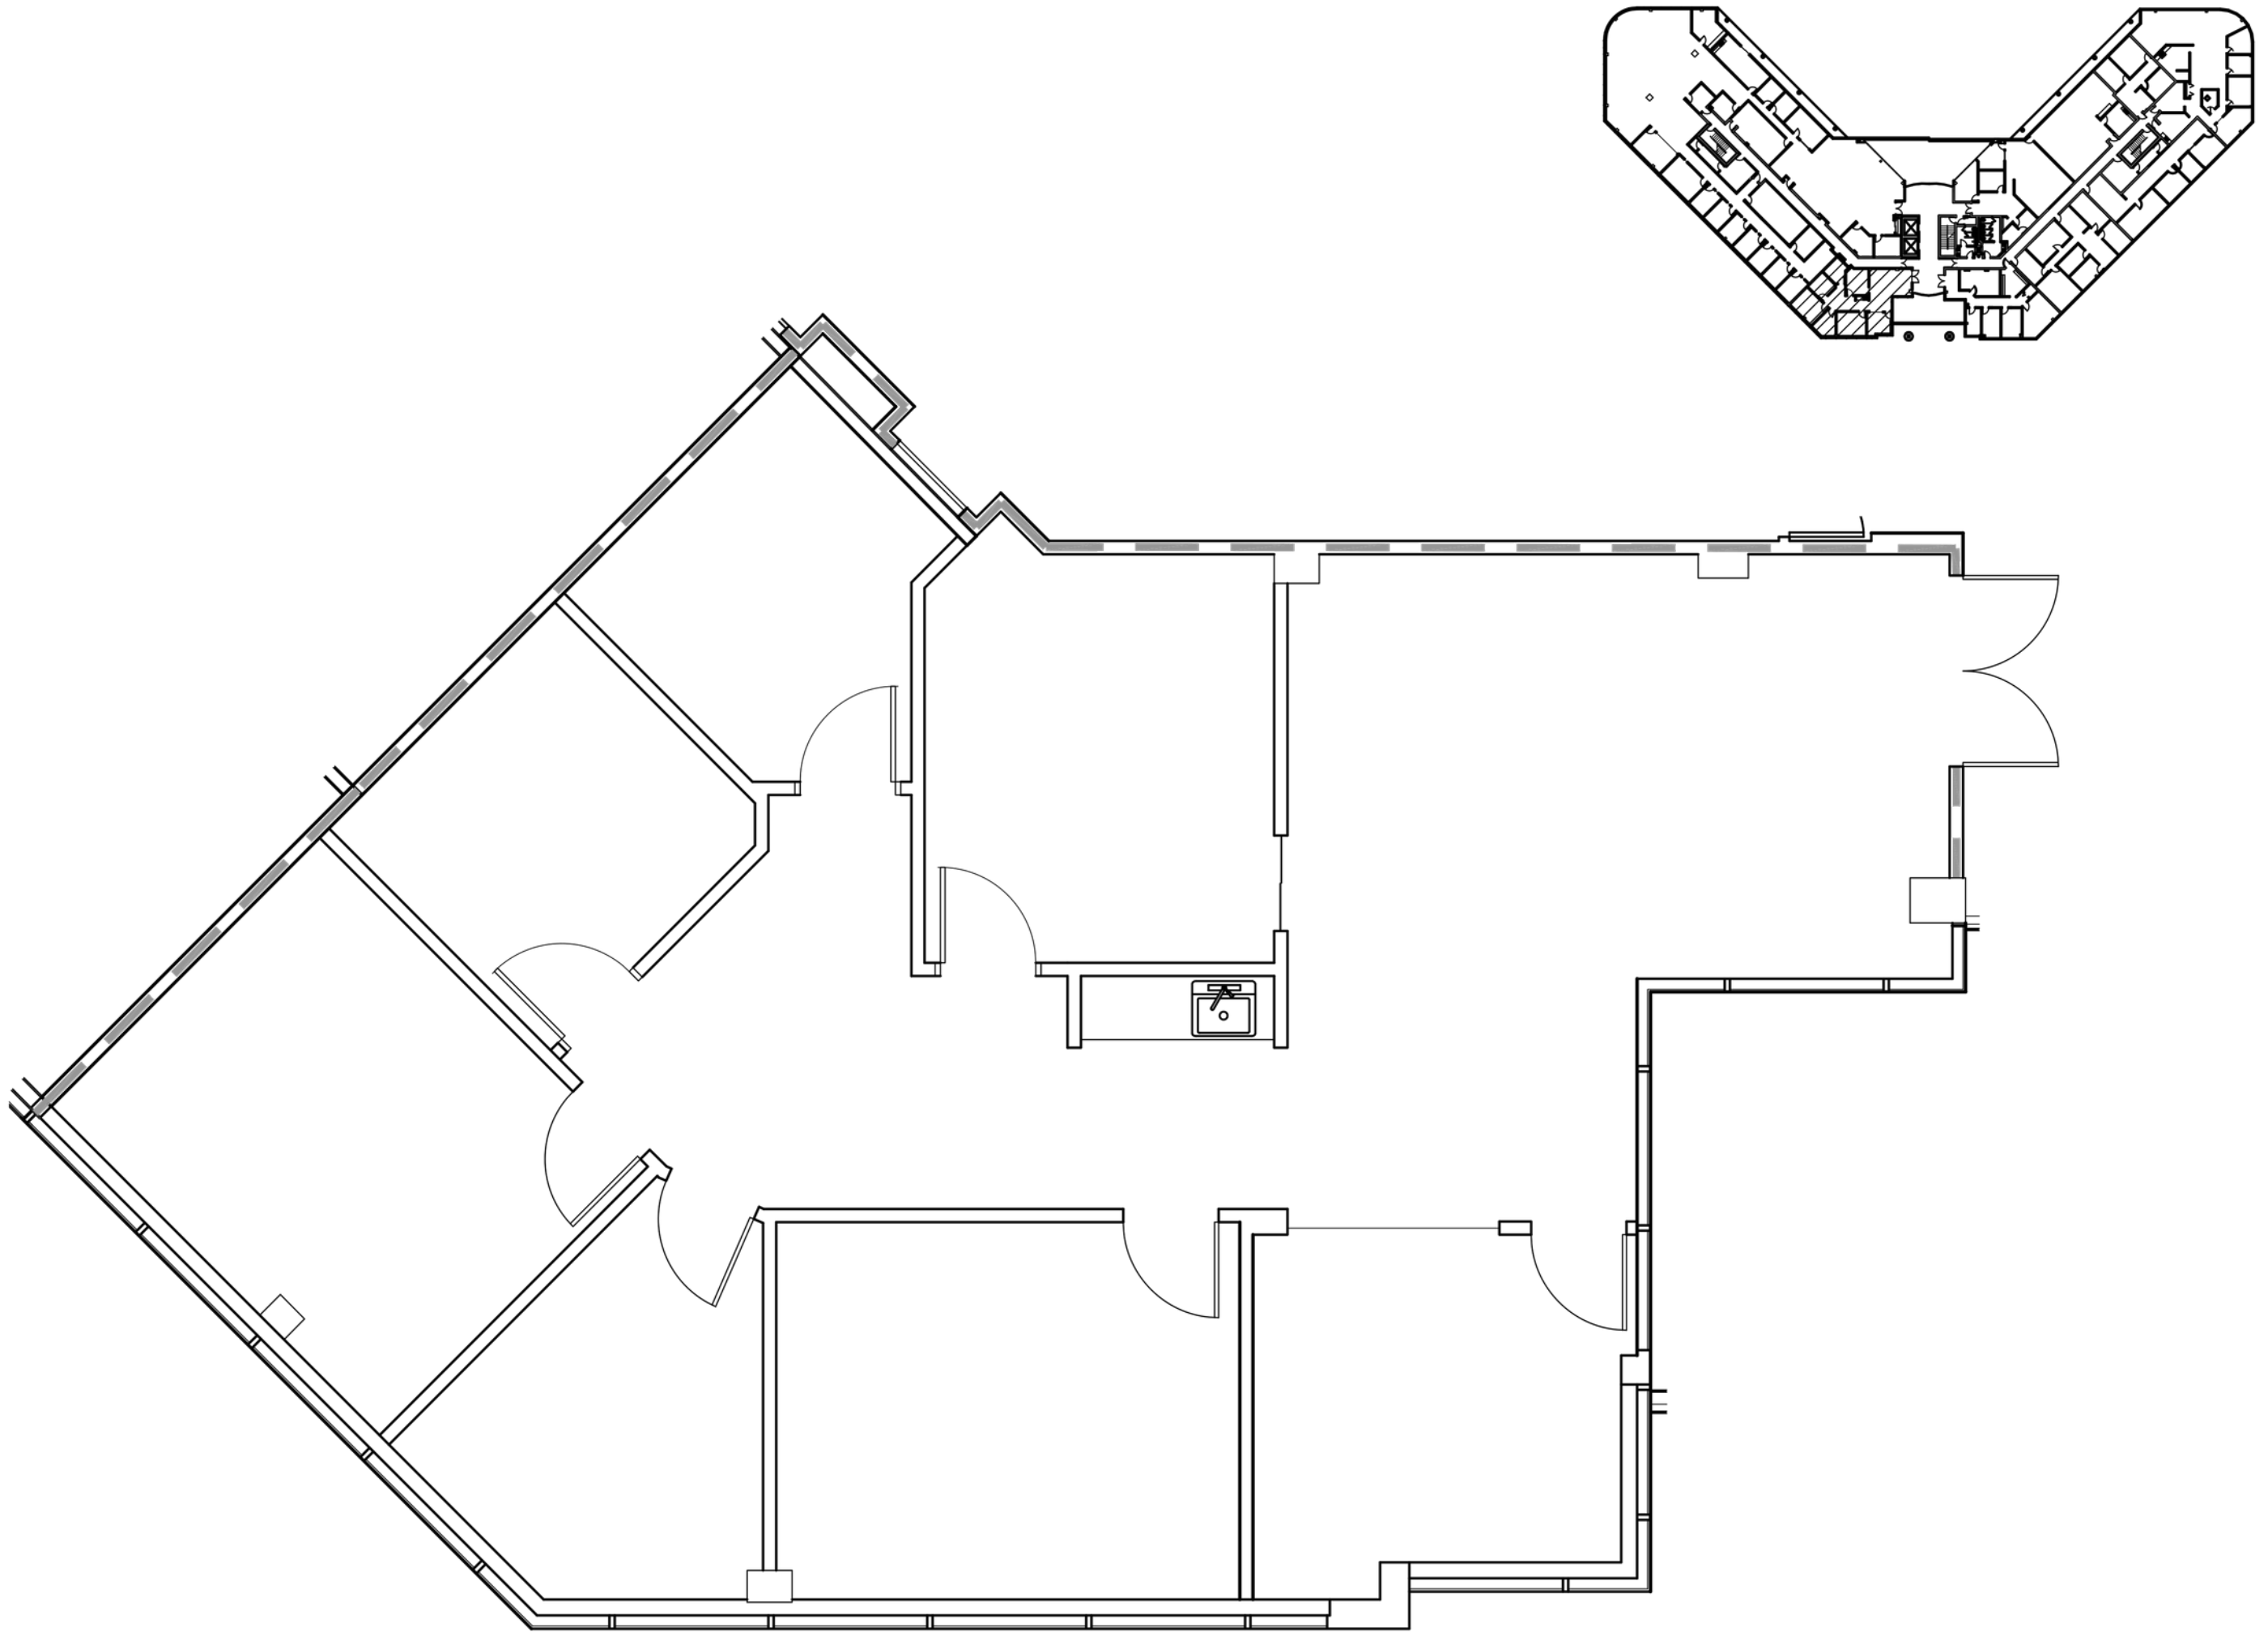

3550 Buschwood Park Drive, Tampa, FL 33618

Buschwood Park I

1,837 SF

Suite 200

Jim Moler, CCIM
+1 813 387 1308
jim.moler@jll.com

Deana Beer
+1 813 387 1298
deana.beer@jll.com

buschwoodpark.com