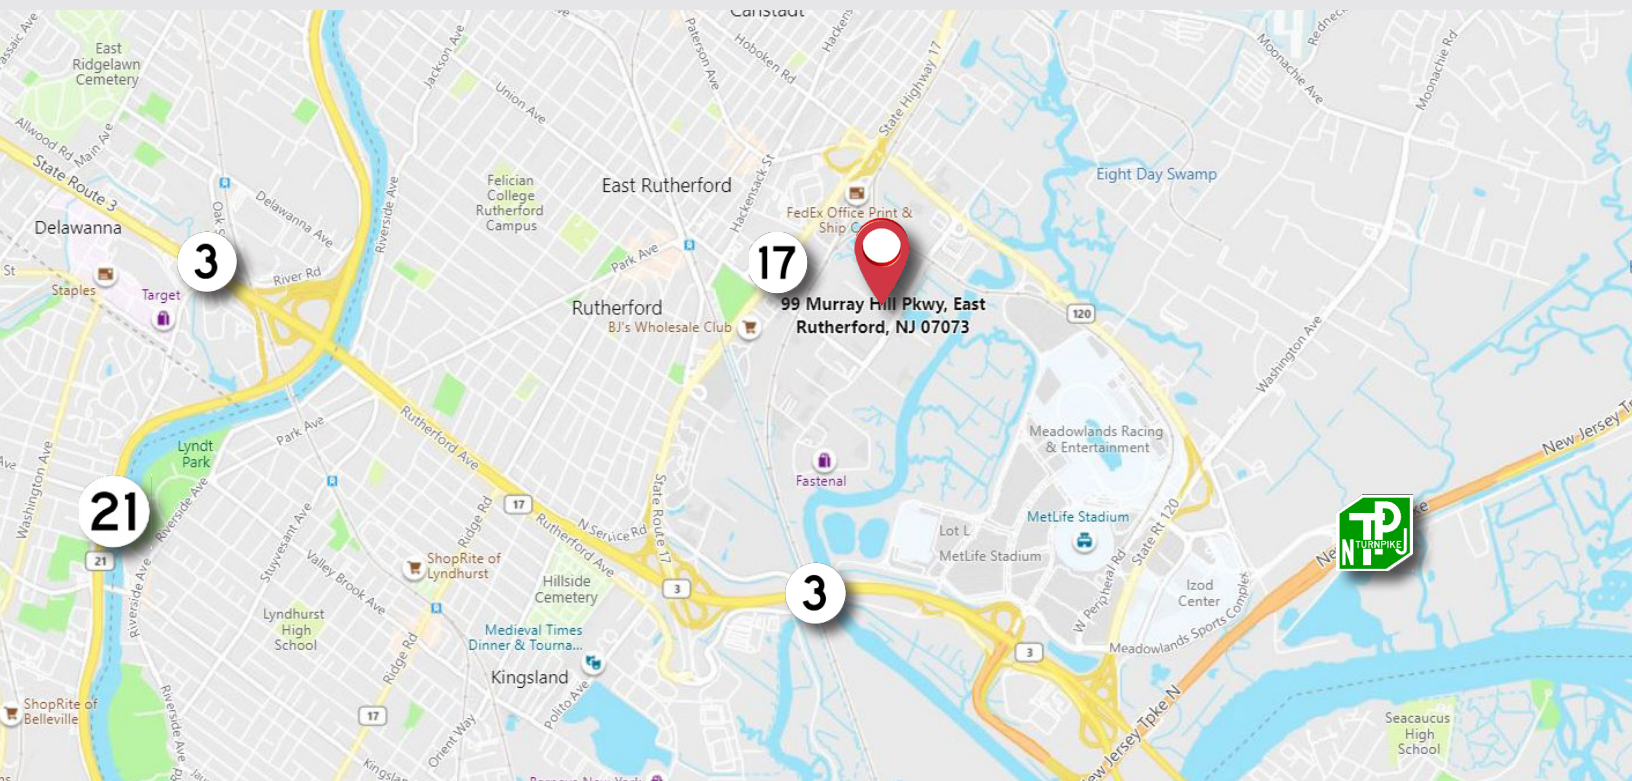

THE INFORMATION CONTAINED HEREIN HAS BEEN OBTAINED FROM SOURCES CONSIDERED TO BE RELIABLE, BUT NO GUARANTEE OF ITS ACCURACY IS MADE BY NAI JAMES E. HANSON.

Interior Photos & Highway Map

99 Murray Hill Pky
East Rutherford, NJ