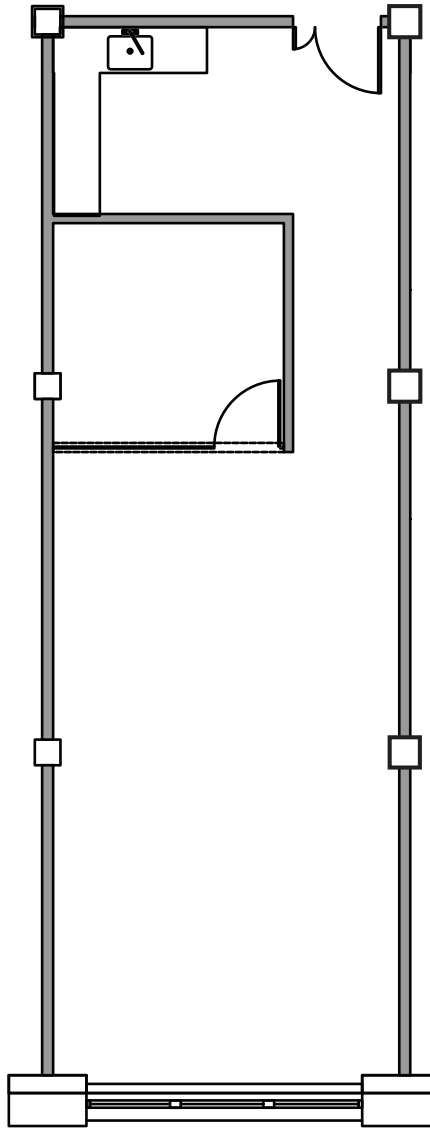

55 Washington Street

Space to Work

Suite 808

Total Square Footage: 1,146 RSF