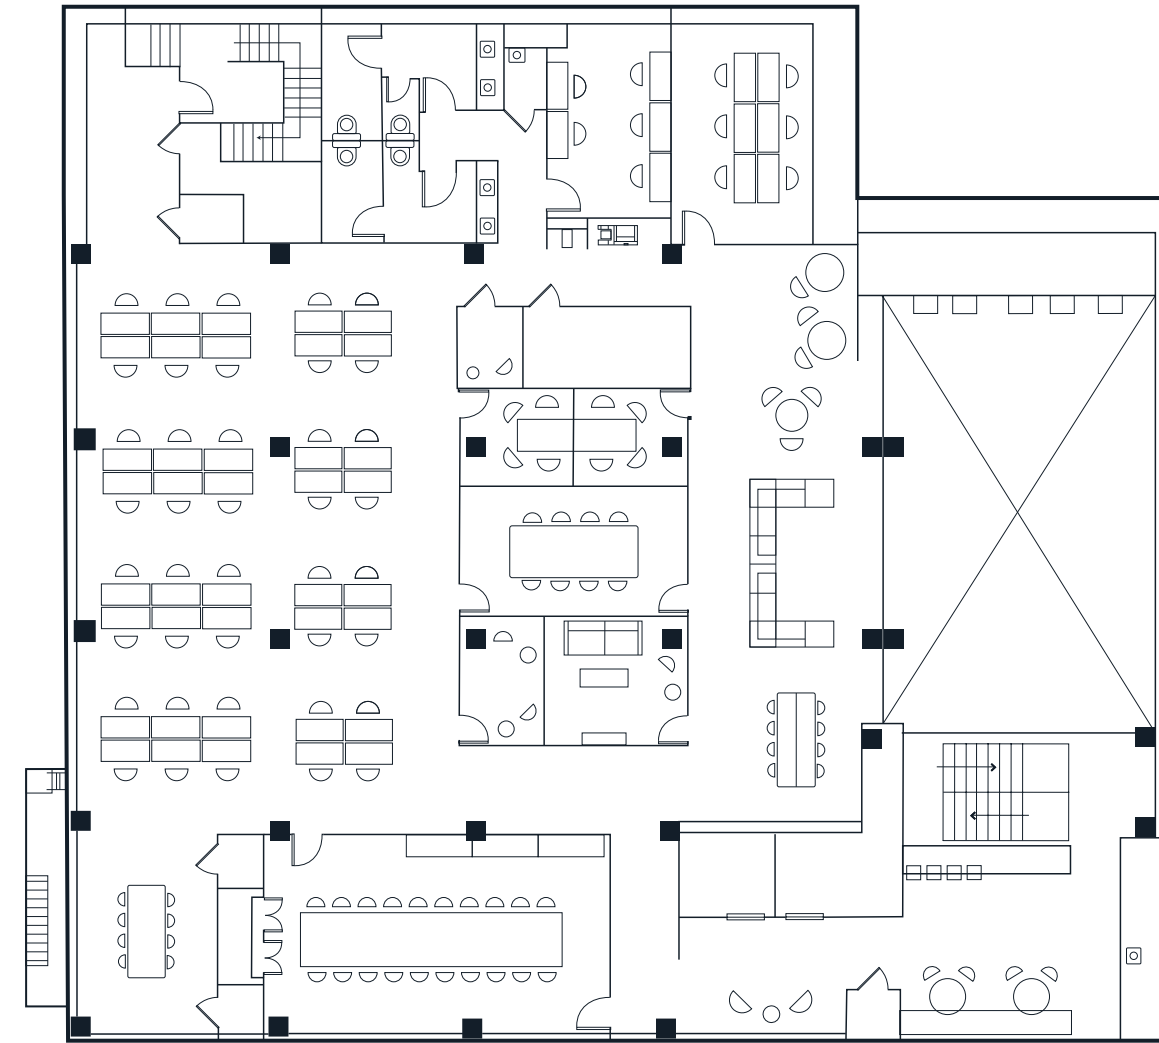

GROUND FLOOR | THIRTY 3RD

1,471 RSF

SUITE NOTES

- Private entrance and reception

2ND FLOOR | THIRTY 3RD

8,601 RSF

Existing Configuration

SUITE NOTES

- 39 desks
- Large board room
- 4 meeting rooms
- 2 private work/meeting rooms
- Phone room
- Multiple collaboration & lounge areas
- Kitchen