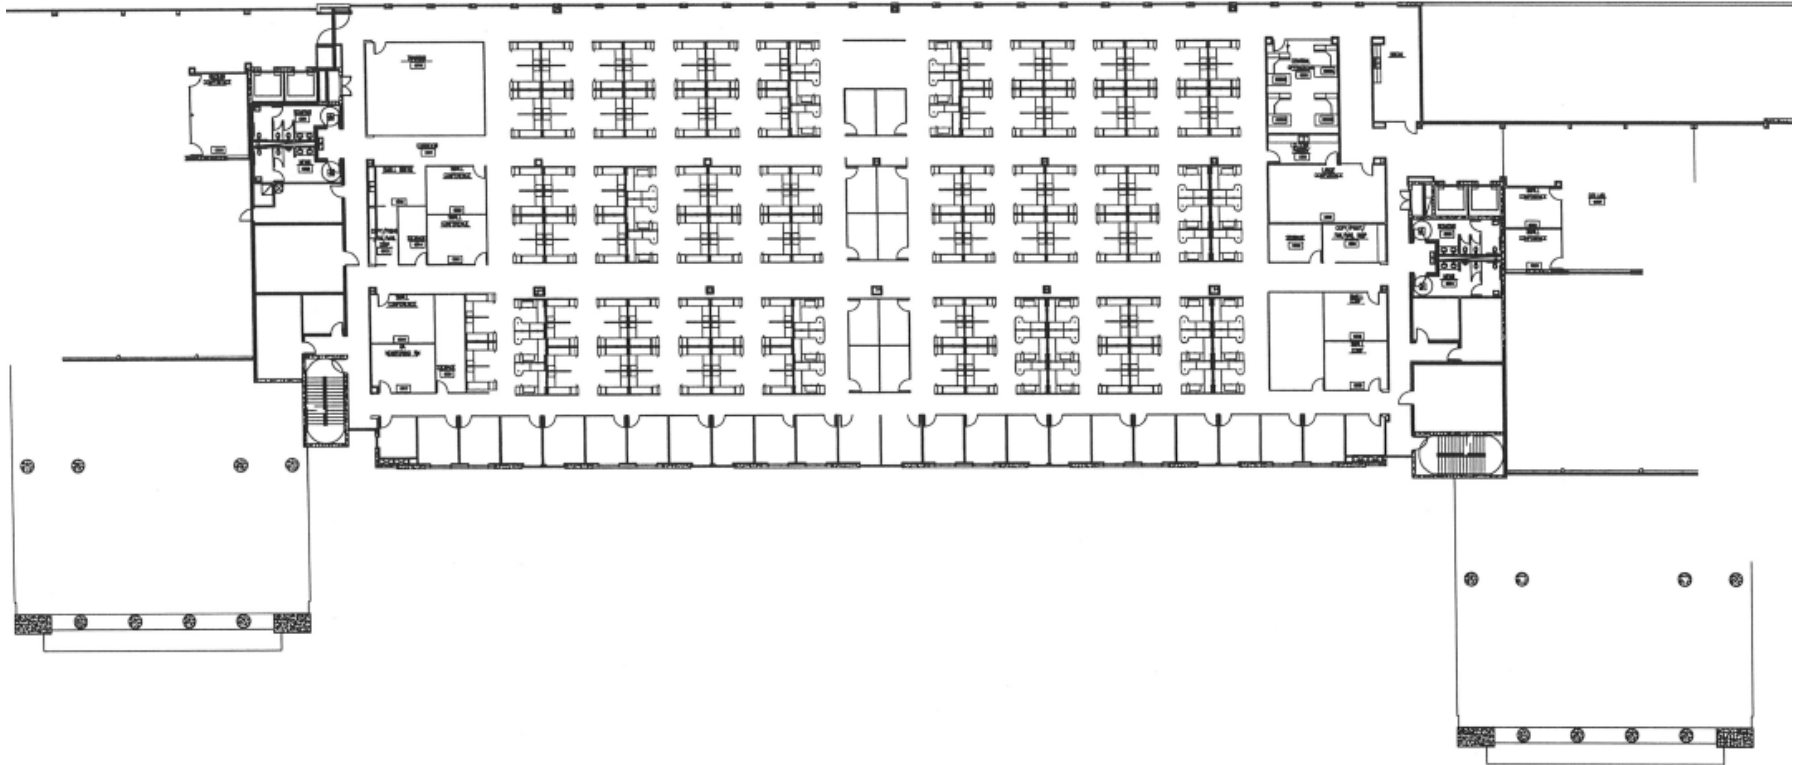

OFFICES AT THE ECLIPSE

BOCA RATON, FLORIDA

Floor 3
39,236 SF

For More Information Contact:

John Criddle

+1 561 283 5176

john.criddle@cbre.com

Joe Freitas