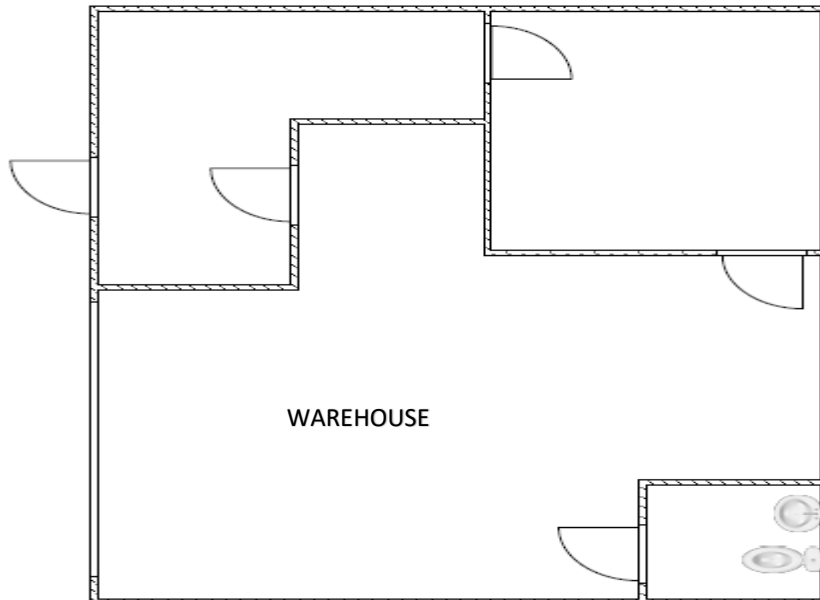

For more information, or to schedule a tour, please contact:
Dominick Ficarra
(954) 321-6464 Ofc. (954) 478-3918 Cell
dominickf@montalbanorealty.com