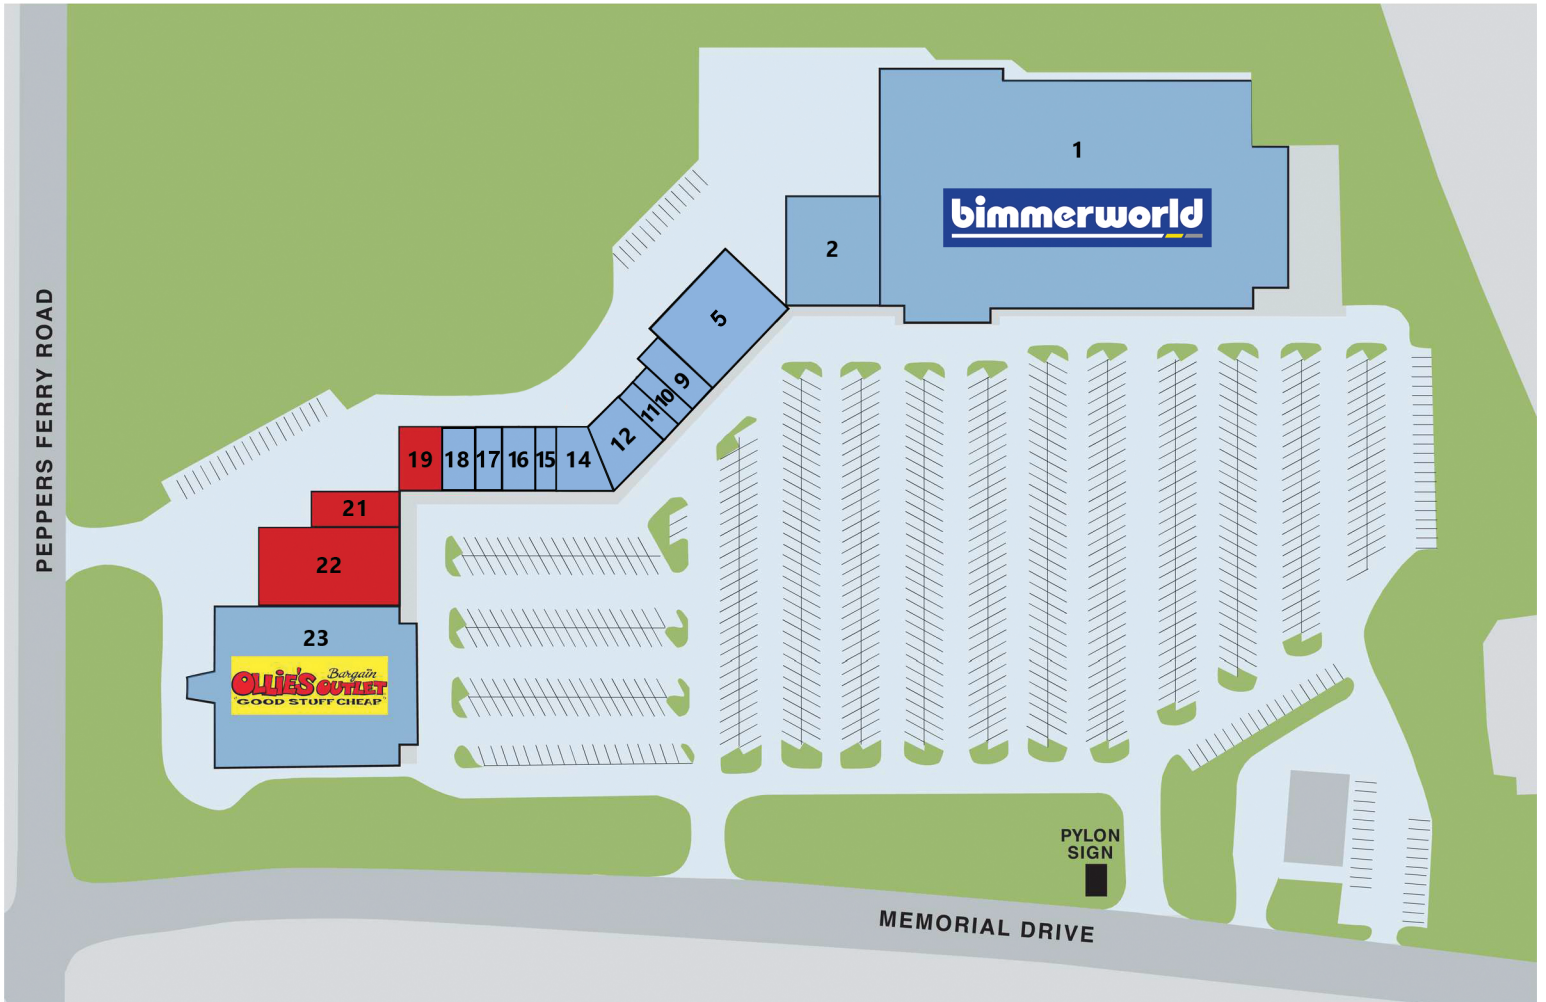

Memorial Square

1000 Memorial Drive, Pulaski, VA 24301

Pulaski County

Unit Number	Tenant	SQ. FT.
1	BimmerWorld	72,113 SF
2	BimmerWorld	9,500 SF
5	Powerflex / Lifeline USA	8,000 SF
9	Headquarters Salon	1,750 SF
10	2nd Hand Lines	1,200 SF
11	Golden Nails	1,200 SF
12	Big Belly Pizza & Subs	3,150 SF
14	NRV Thrift & Consignment	2,236 SF

Unit Number	Tenant	SQ. FT.
15	Chang Hua Restaurant	1,200 SF
16	Hackworth For Virginia	1,800 SF
17	Medical Services of America	1,500 SF
18	The Classy Blonde Boutique	1,800 SF
19	AVAILABLE	2,400 SF
21	AVAILABLE	2,000 SF
22	AVAILABLE	8,450 SF
23	Ollie's Bargain Outlet	25,000 SF