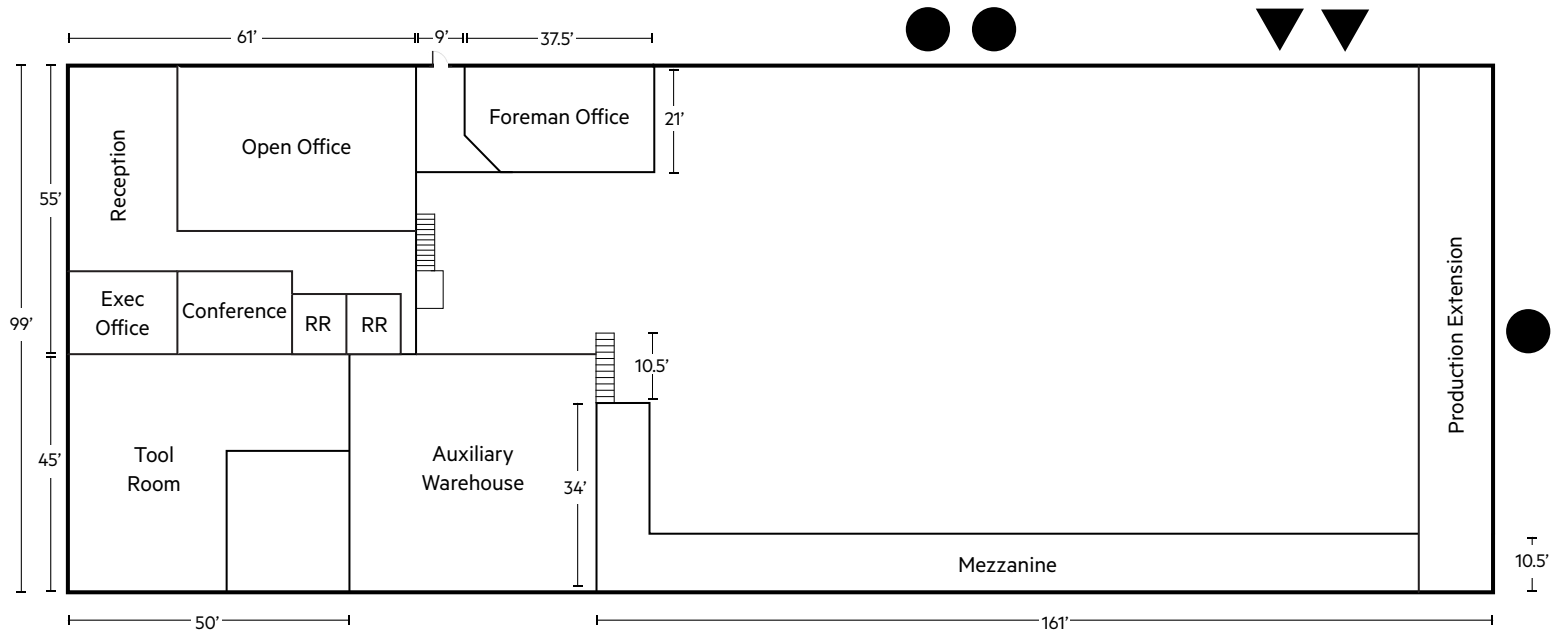

FLOORPLAN

37625 SYCAMORE STREET // NEWARK, CA