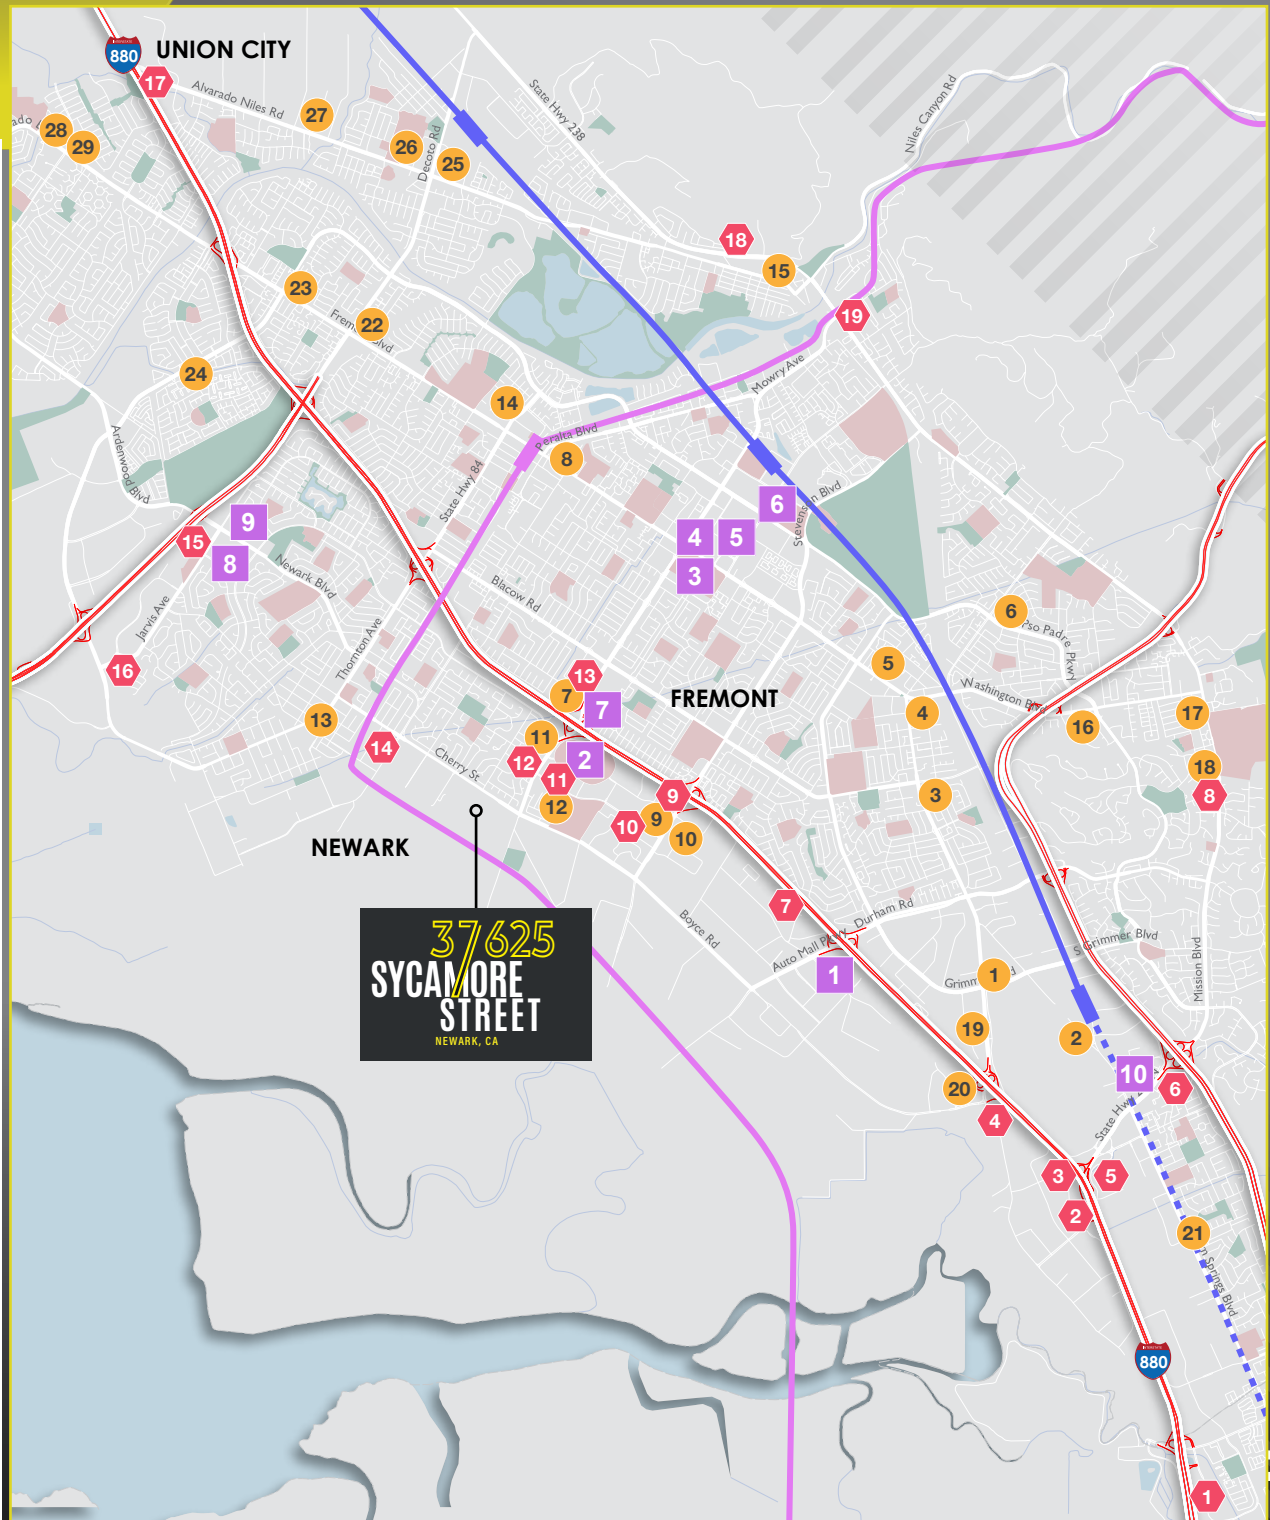

HOTELS

1. Residence Inn
2. Courtyard
3. Hyatt Place
   Hampton Inn
4. Fremont Marriott
   La Quinta Inn & Suites
   Good Nite Inn
5. Comfort Inn
6. Extended Stay America
7. Holiday Inn Express
8. Mission Peak Lodge
9. DoubleTree
10. TownePlace Suites
11. Homewood Suites
    Chase Suite Hotel
12. Comfort Inn & Suites
13. Residence Inn
    Extended Stay America
14. Best Western Plus
15. Courtyard
    Residence Inn
16. Alott
17. Crowne Plaza
18. Belvoir Springs
19. Fremont Frontier Motel

- BART Stations
- BART Proposed Line
- ACE Stations