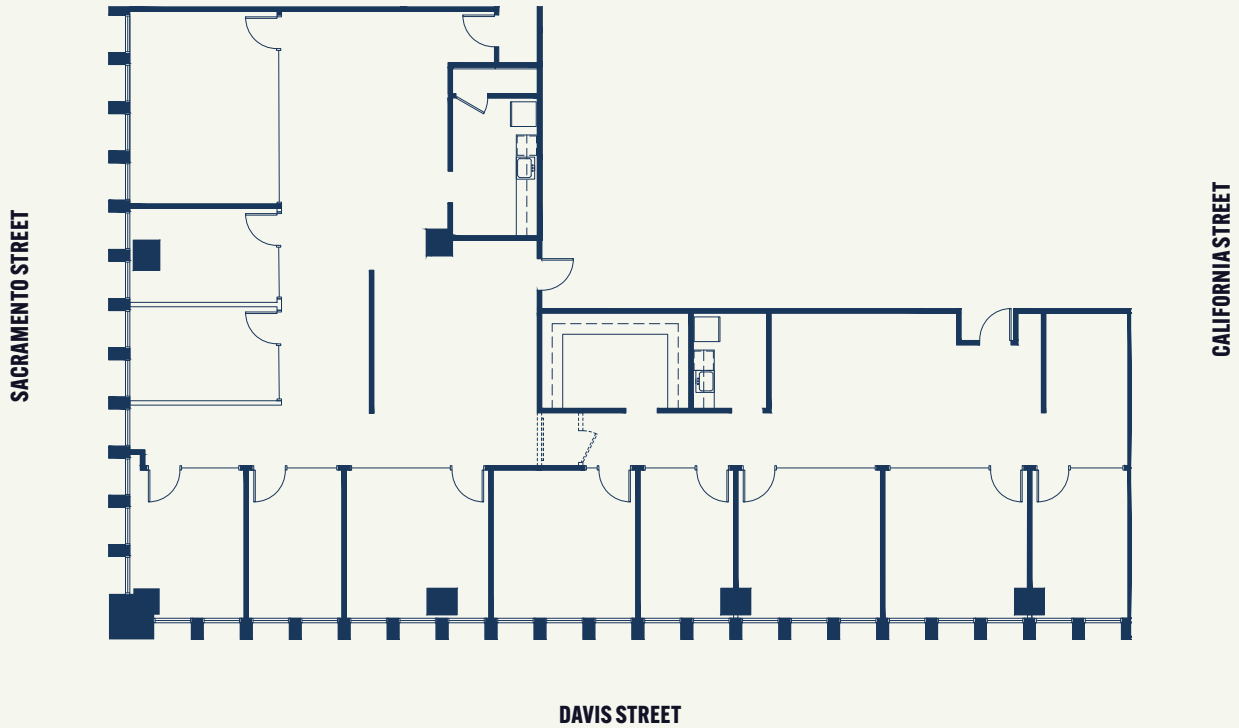

SUITE 870

AVAILABLE JANUARY 2027

5,443 RSF

10 Private Offices

1 Conference Room

Kitchen