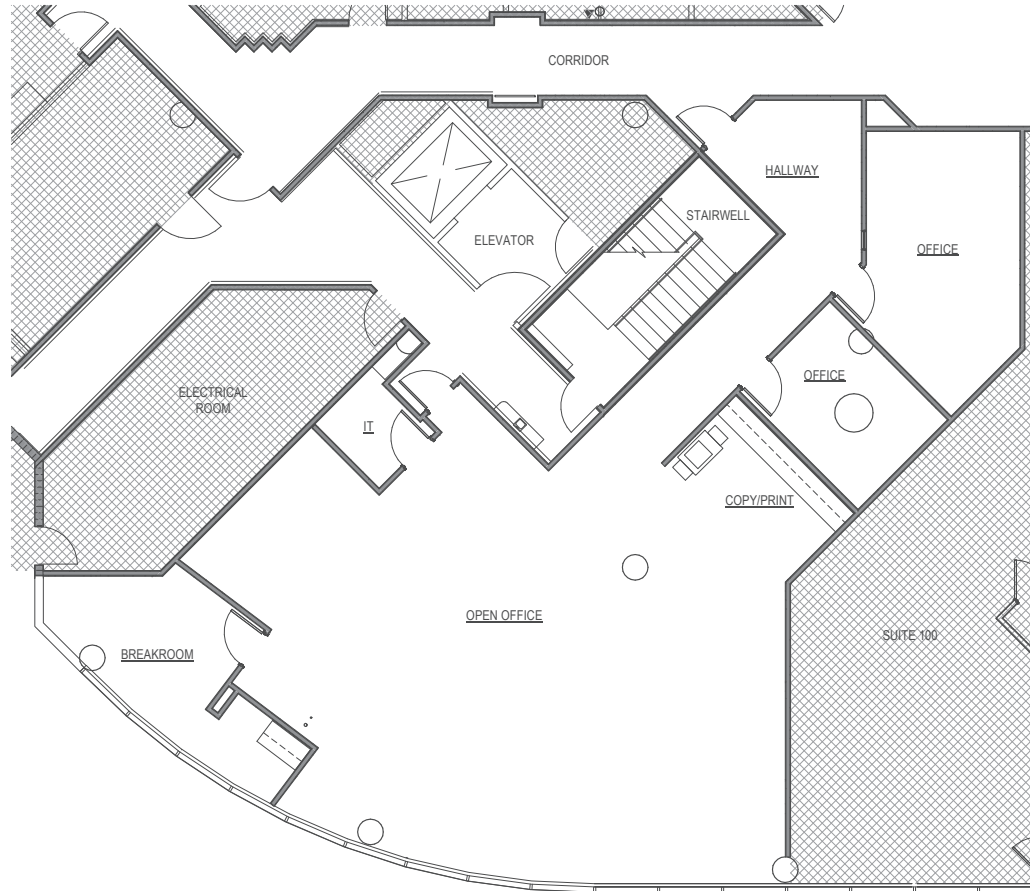

Maitland Colonnades

2301 LUCIEN WAY MAITLAND, FL

SUITE 110
2,598 RSF

FOR LEASING INFORMATION, PLEASE CONTACT:

John Gilbert
john.gilbert@streamrealty.com
+1 407 982 8626

Darryl Hoffman
darryl.hoffman@streamrealty.com
+1 407 982 8588